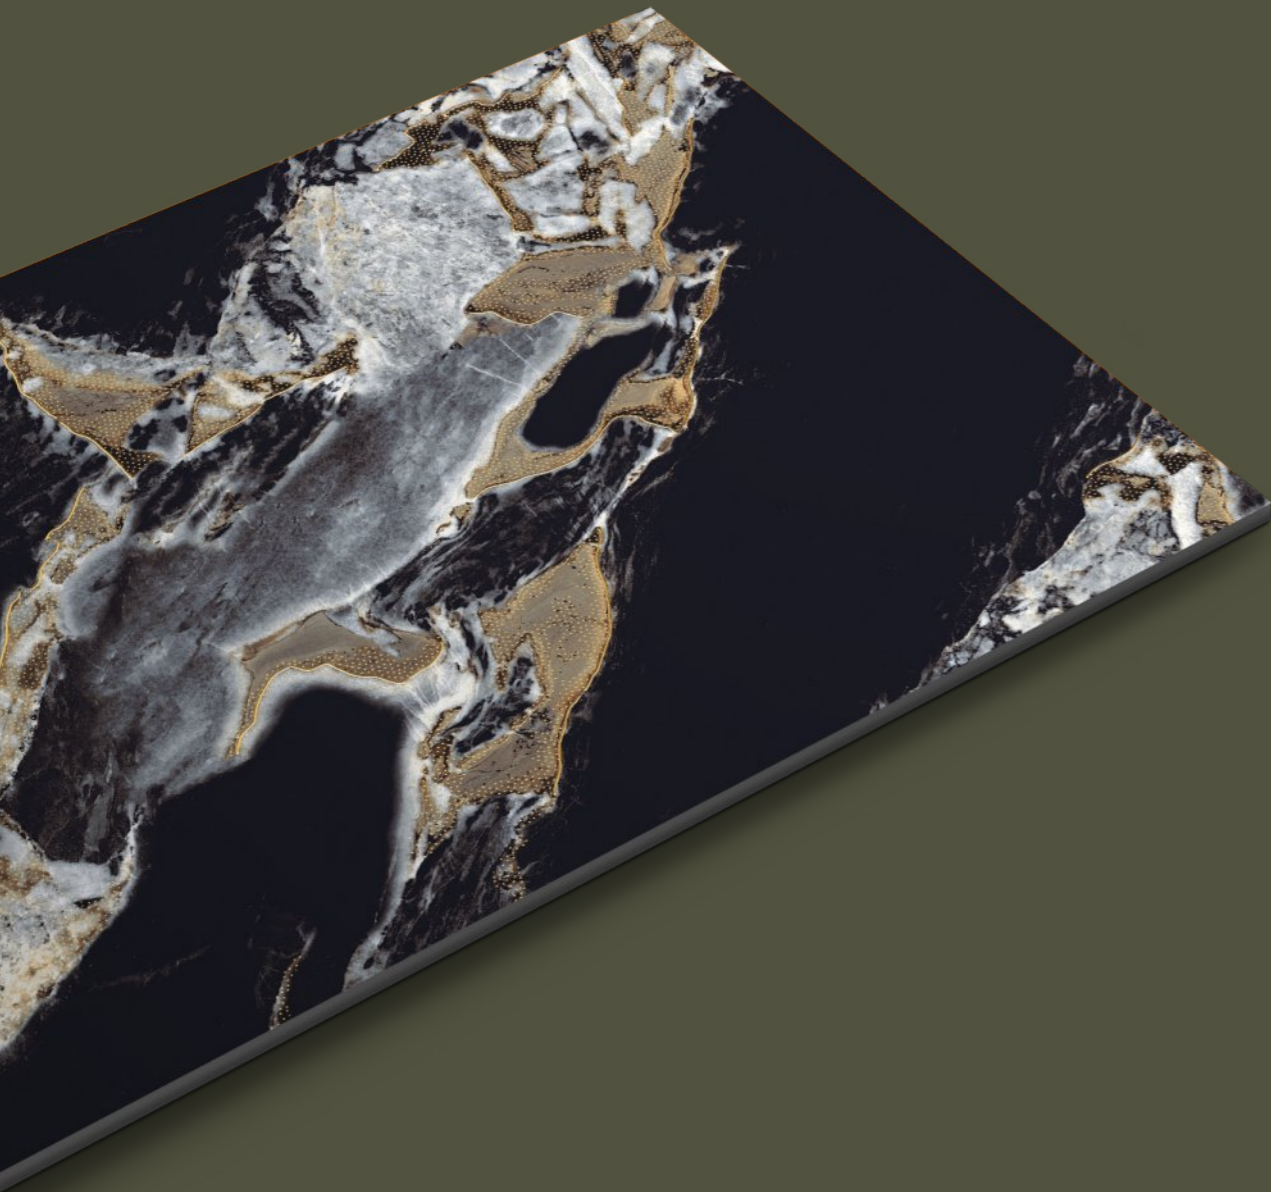

ROCK
GRANITO

JEWEL
Collection

TILES NAME :
ROCK 2025

RANDOM :
03

FINISH :
**HIGHGLOSS
+ GLODEN CARVING**

SIZE :
600X1200MM

[Back To Index](#)