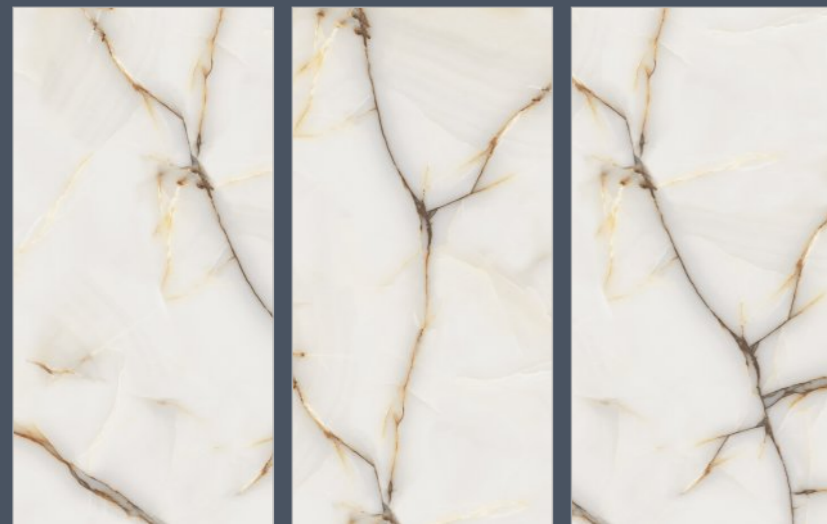

ROCK
GRANITO

JEWEL
Collection

TILES NAME :
ROCK 1012

RANDOM :
03

FINISH :
**HIGHGLOSS
+ GLODEN CARVING**

SIZE :
600X1200MM

[Back To Index](#)