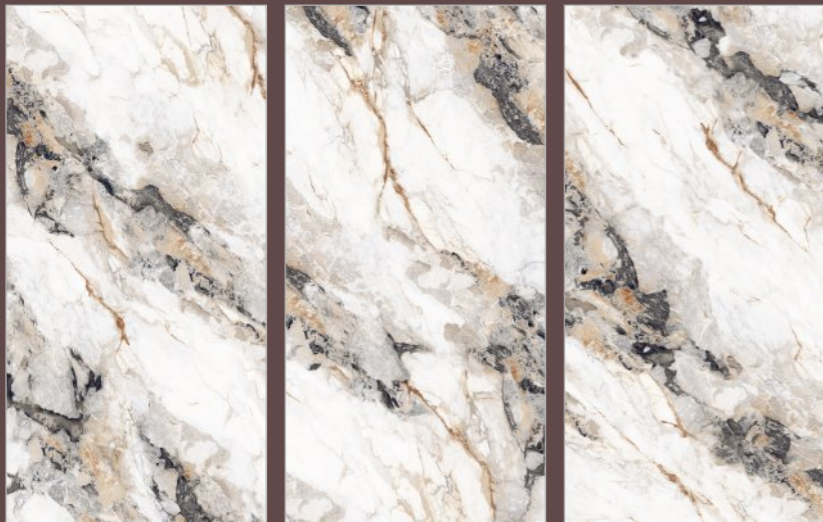

ROCK
GRANITO

JEWEL
Collection

TILES NAME :
ROCK 1018

RANDOM :
03

FINISH :
**HIGHGLOSS
+ GLODEN CARVING**

SIZE :
600X1200MM

[Back To Index](#)