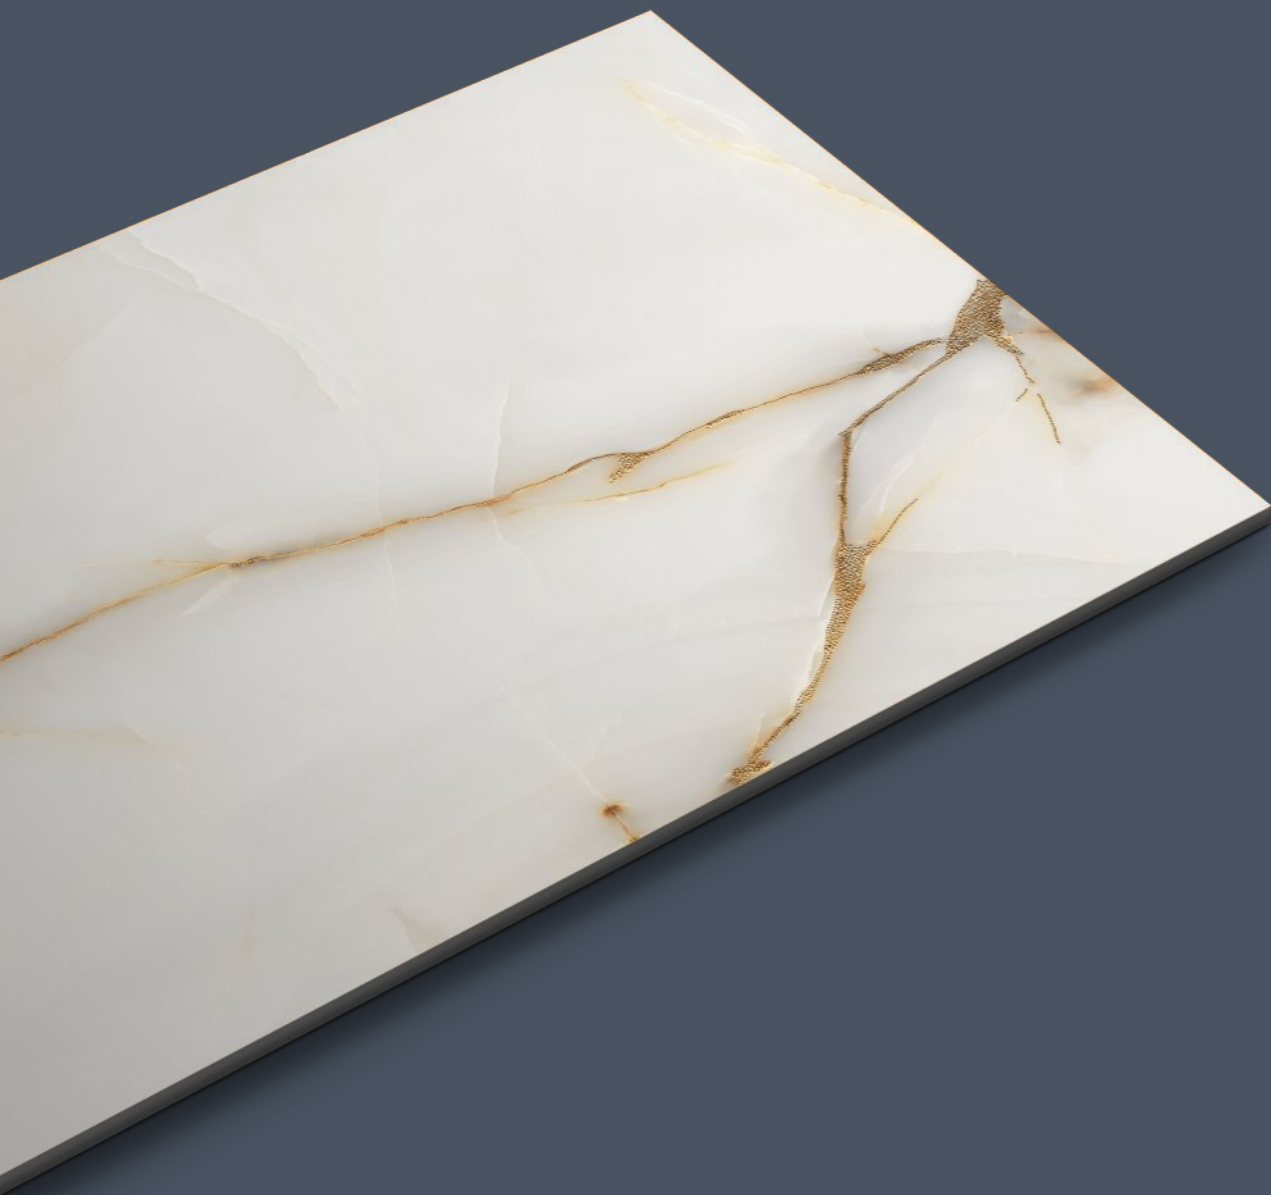

ROCK
GRANITO

JEWEL
Collection

TILES NAME :
ROCK 1012

RANDOM :
03

FINISH :
**HIGHGLOSS
+ GLODEN CARVING**

SIZE :
600X1200MM

[Back To Index](#)