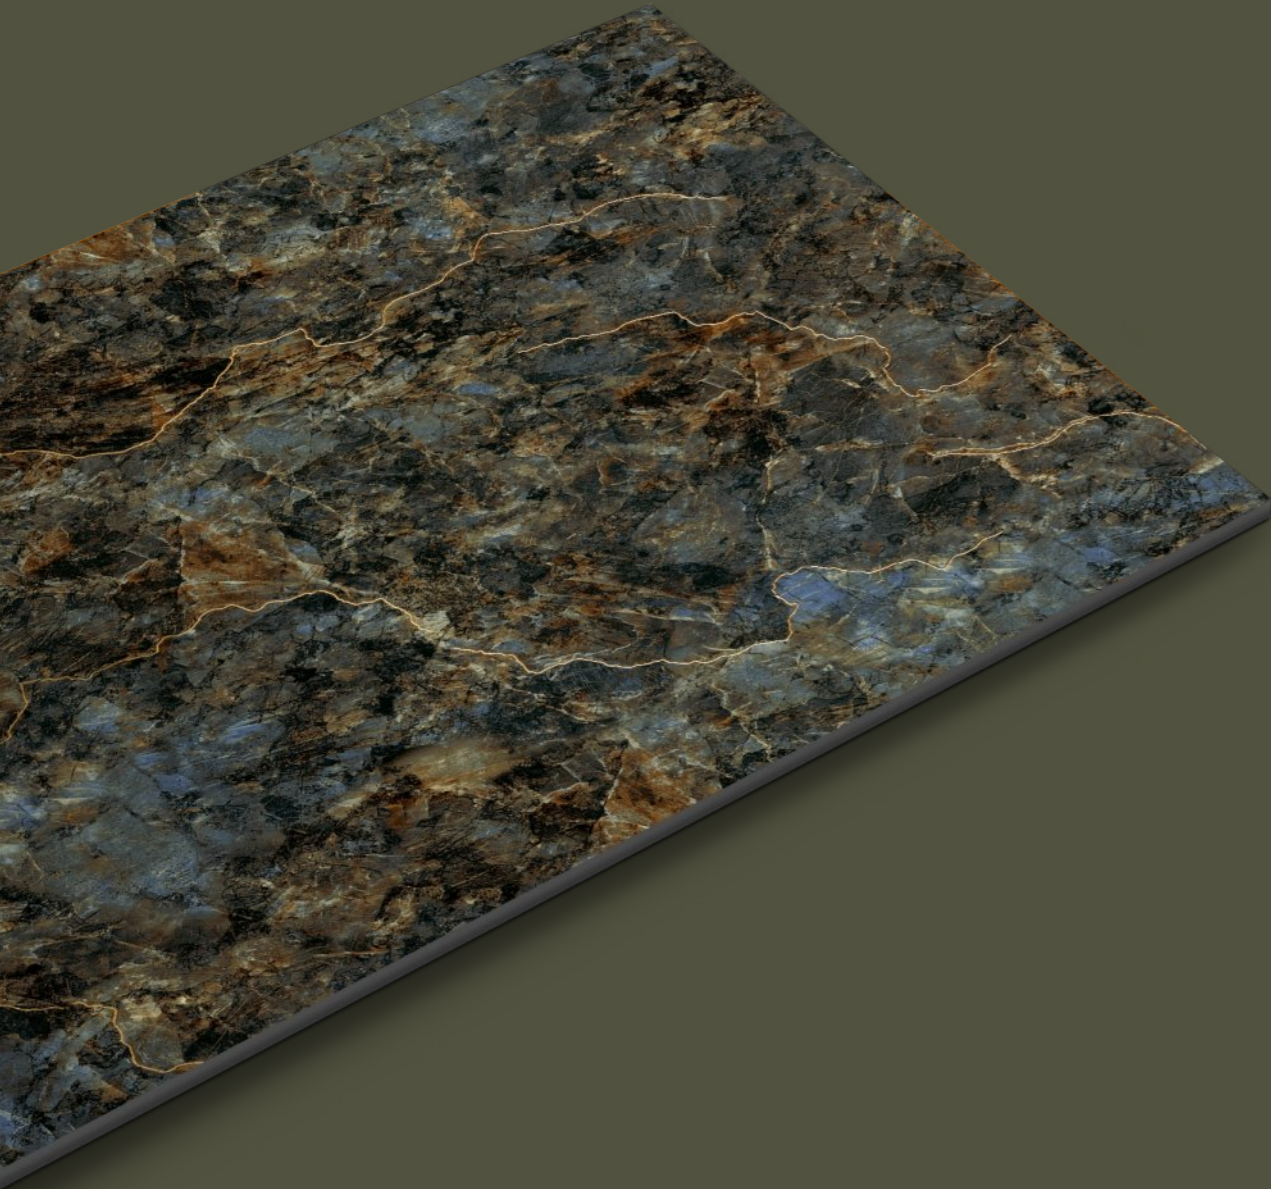

ROCK
GRANITO

JEWEL
Collection

TILES NAME :
ROCK 2010

RANDOM :
01 - ENDLESS

FINISH :
**HIGHGLOSS
+ GLODEN CARVING**

SIZE :
600X1200MM

[Back To Index](#)