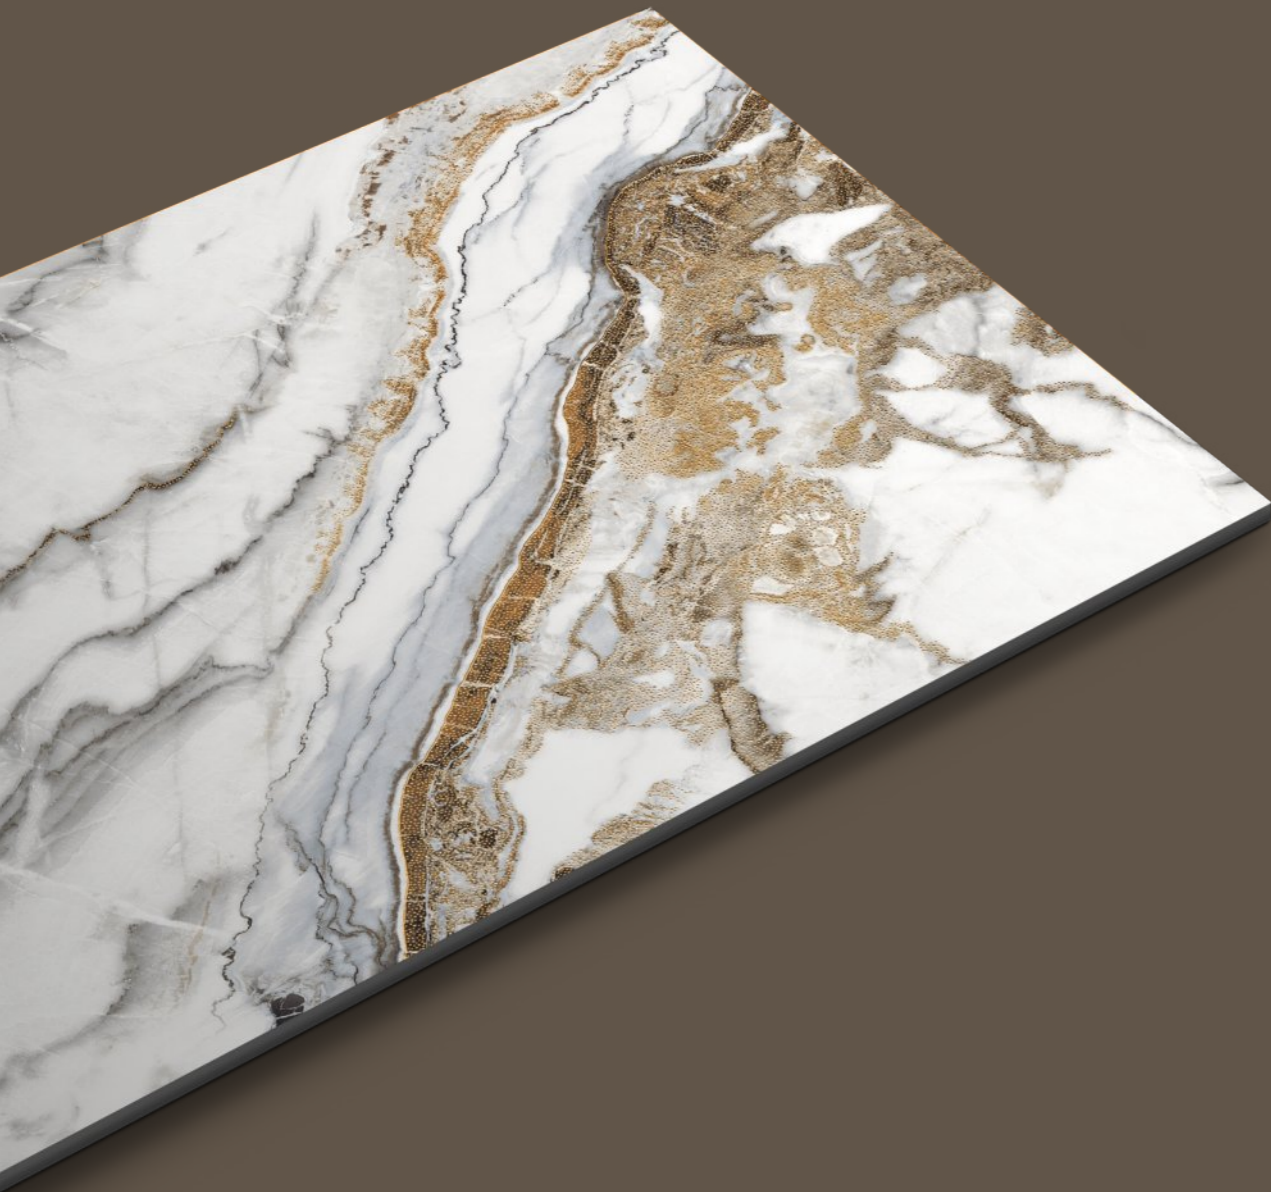

ROCK
GRANITO

JEWEL
Collection

TILES NAME :
ROCK 1003

RANDOM :
03

FINISH :
**HIGHGLOSS
+ GLODEN CARVING**

SIZE :
600X1200MM