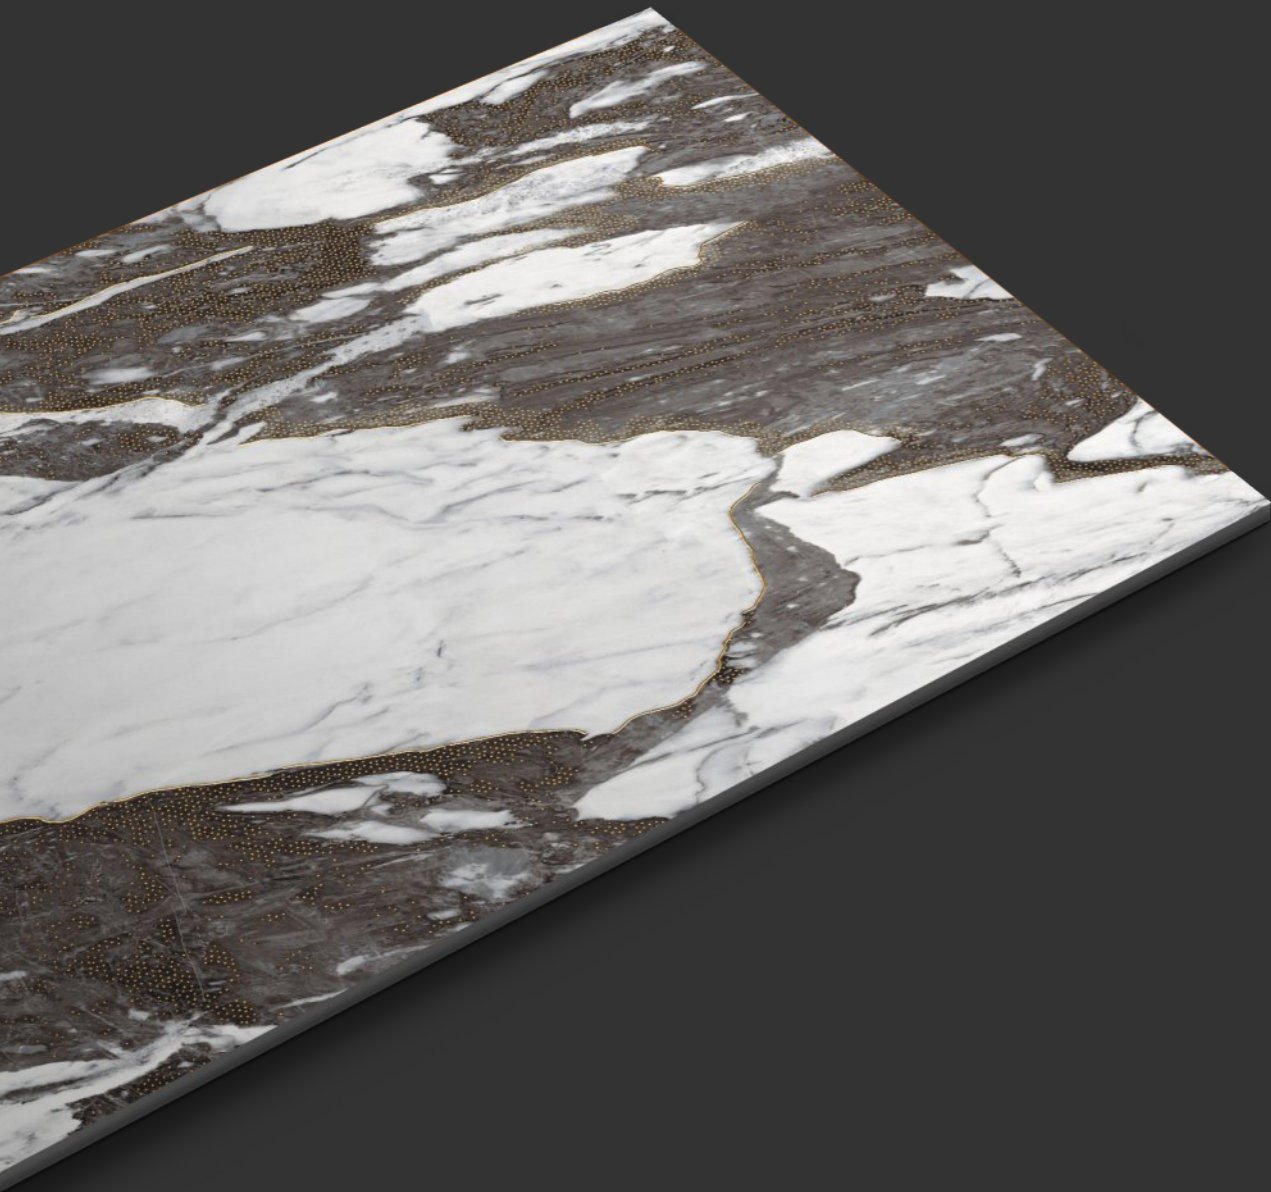

ROCK
GRANITO

JEWEL
Collection

TILES NAME :
ROCK 2024

RANDOM :
03 - ENDLESS

FINISH :
**HIGHGLOSS
+ GLODEN CARVING**

SIZE :
600X1200MM