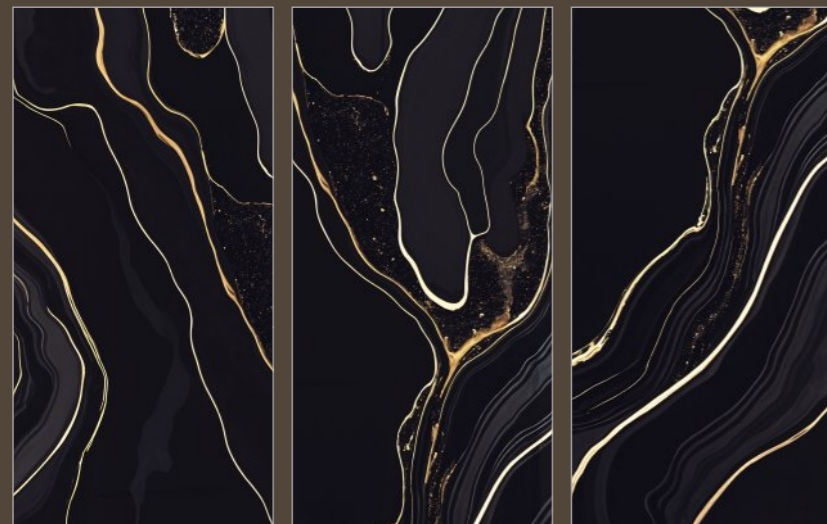

ROCK
GRANITO

JEWEL
Collection
V

TILES NAME :
ROCK 2026

RANDOM :
03

FINISH :
**HIGHGLOSS
+ GLODEN CARVING**

SIZE :
600X1200MM