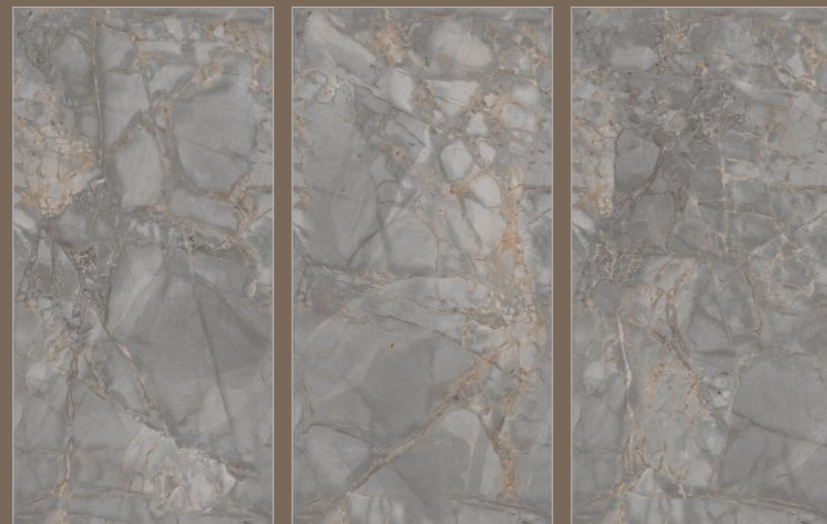

ROCK
GRANITO

JEWEL
Collection

TILES NAME :
ROCK 1038

RANDOM :
03

FINISH :
**HIGHGLOSS
+ GLODEN CARVING**

SIZE :
600X1200MM