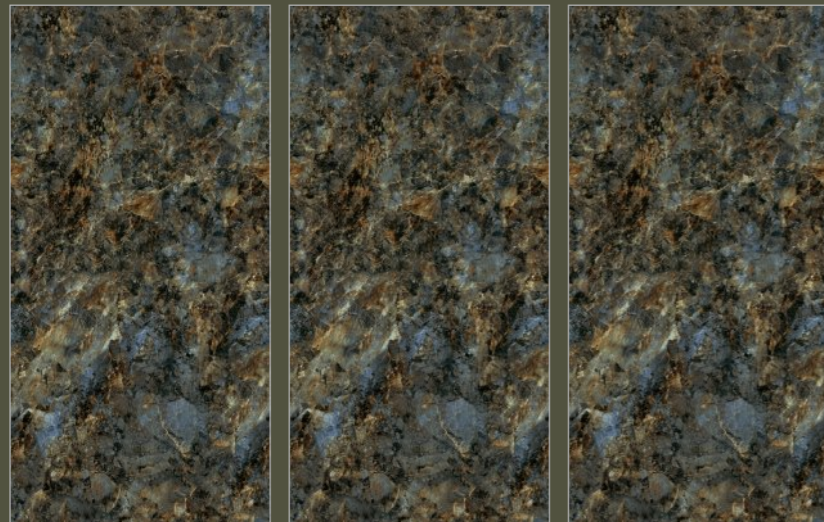

ROCK
GRANITO

JEWEL
Collection

TILES NAME :
ROCK 2010

RANDOM :
01 - ENDLESS

FINISH :
**HIGHGLOSS
+ GLODEN CARVING**

SIZE :
600X1200MM

[Back To Index](#)