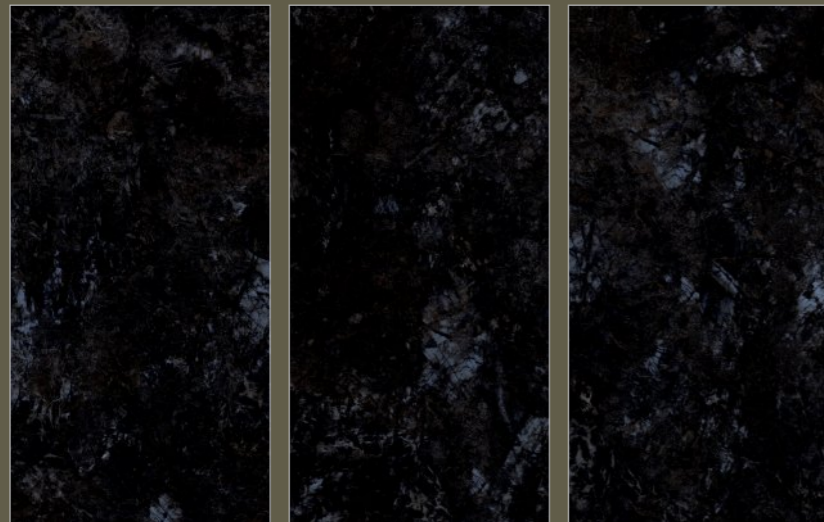

ROCK
GRANITO

JEWEL
Collection

TILES NAME :
ROCK 2020

RANDOM :
01

FINISH :
**HIGHGLOSS
+ GLODEN CARVING**

SIZE :
600X1200MM