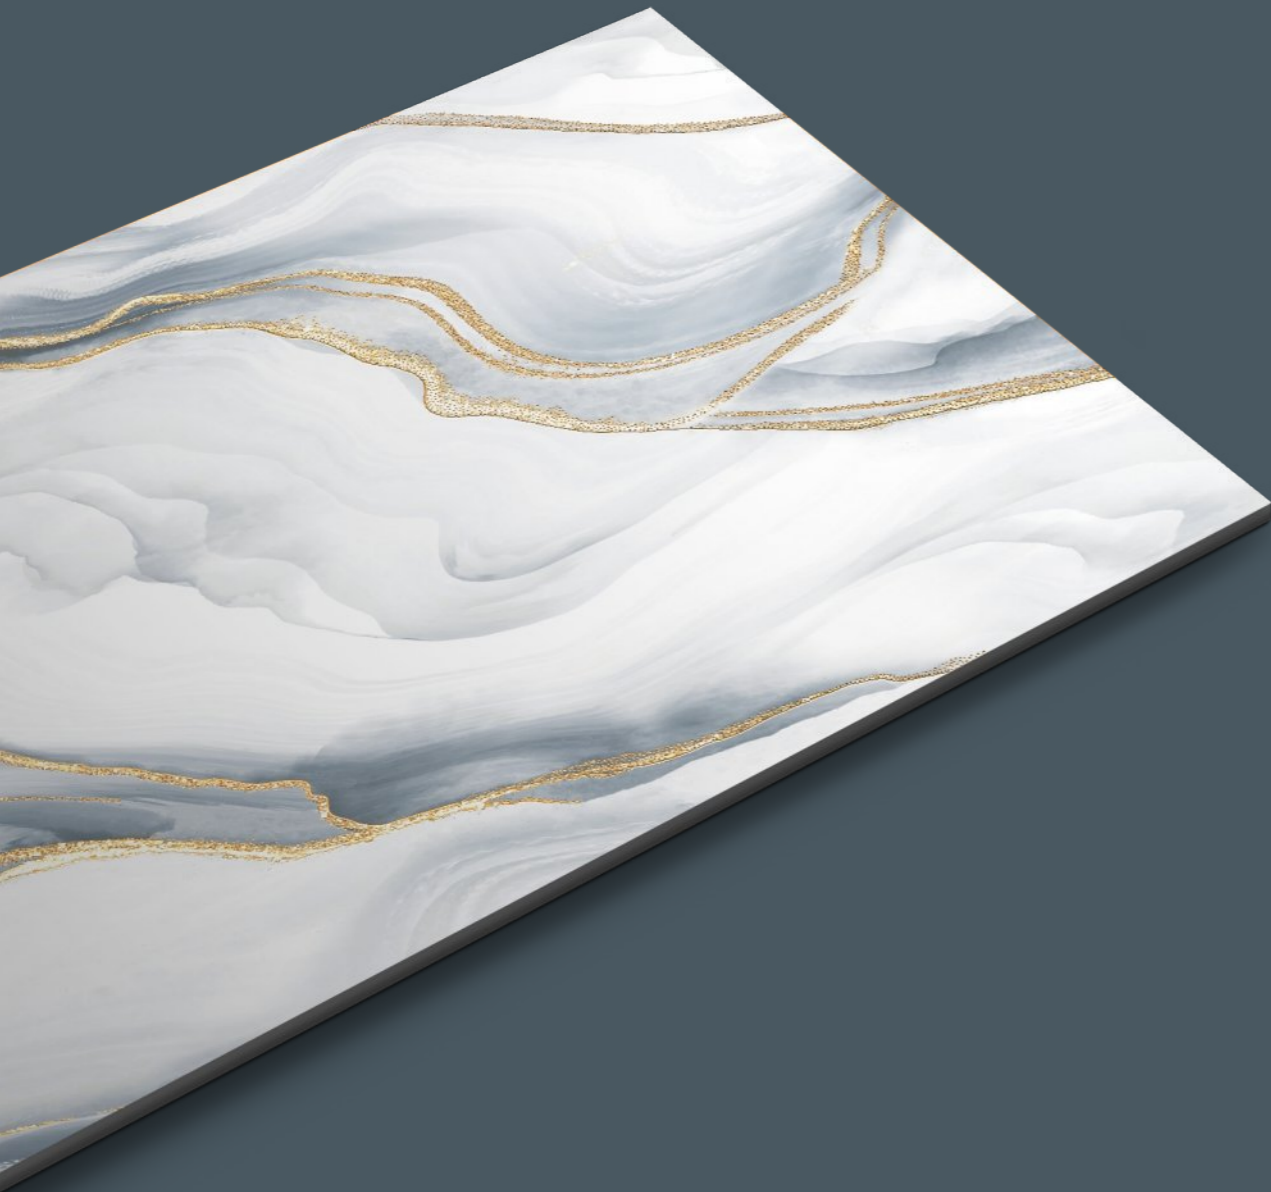

ROCK
GRANITO

JEWEL
Collection

TILES NAME :
ROCK 1028

RANDOM :
01 - ENDLESS

FINISH :
**HIGHGLOSS
+ GLODEN CARVING**

SIZE :
600X1200MM