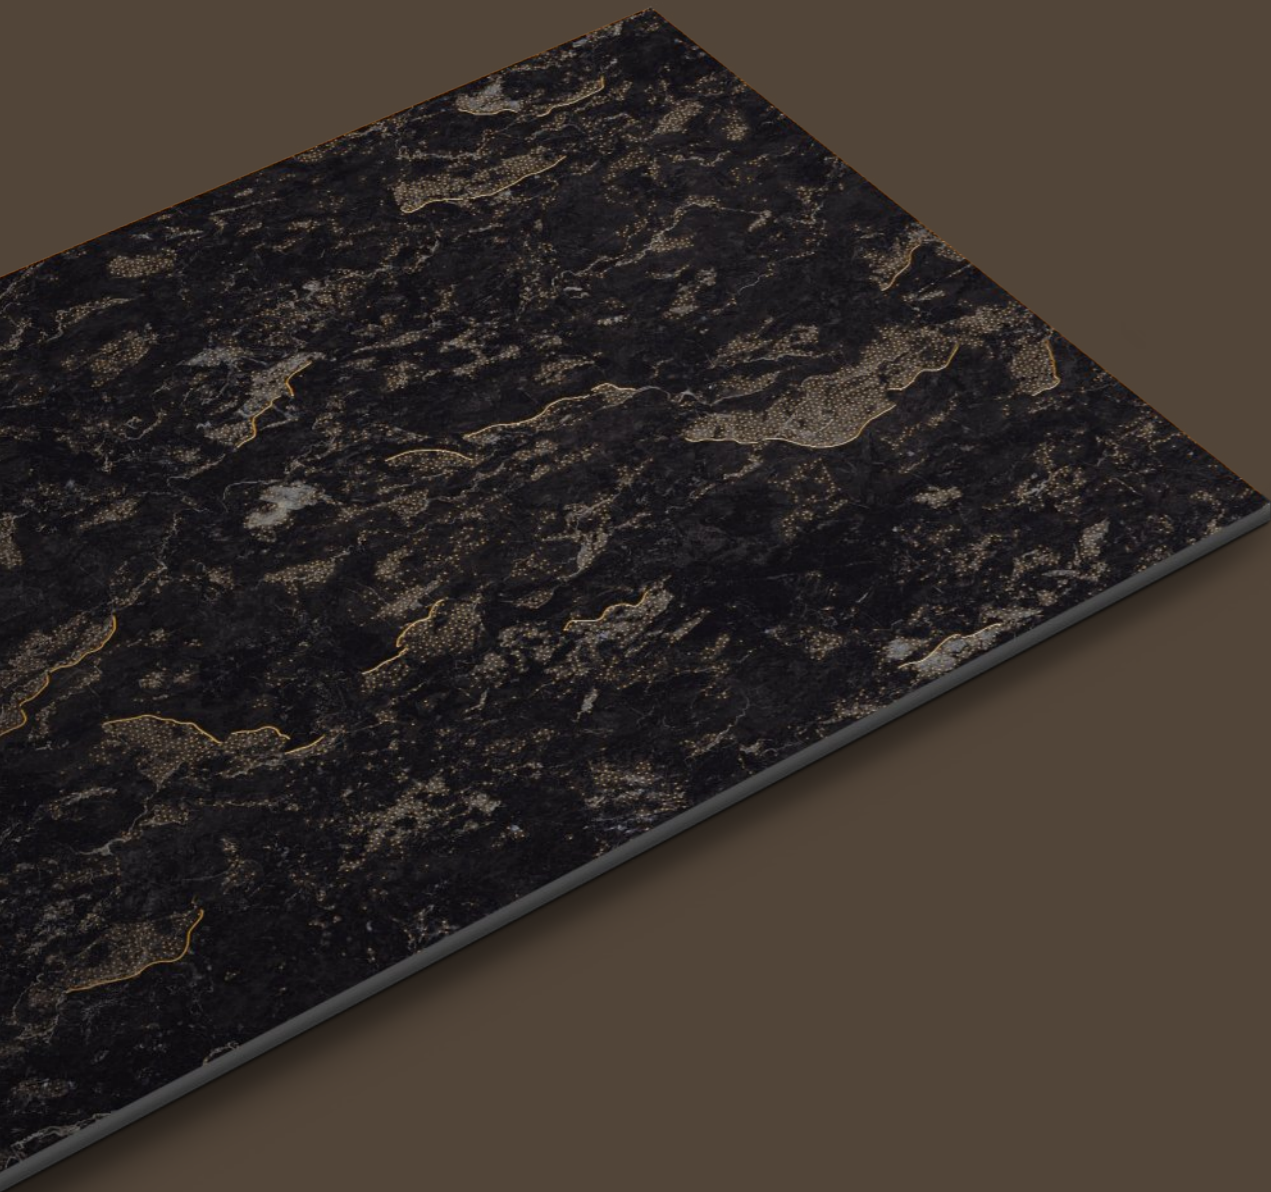

ROCK
GRANITO

JEWEL
Collection

TILES NAME :
ROCK 2023

RANDOM :
02 - ENDLESS

FINISH :
**HIGHGLOSS
+ GLODEN CARVING**

SIZE :
600X1200MM