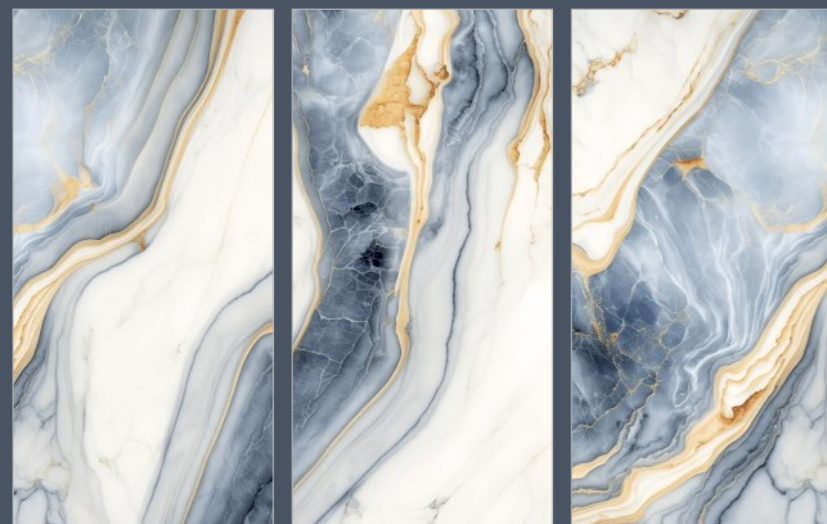

ROCK
GRANITO

JEWEL
Collection
V

TILES NAME :
ROCK 1005

RANDOM :
03

FINISH :
**HIGHGLOSS
+ GLODEN CARVING**

SIZE :
600X1200MM

[Back To Index](#)