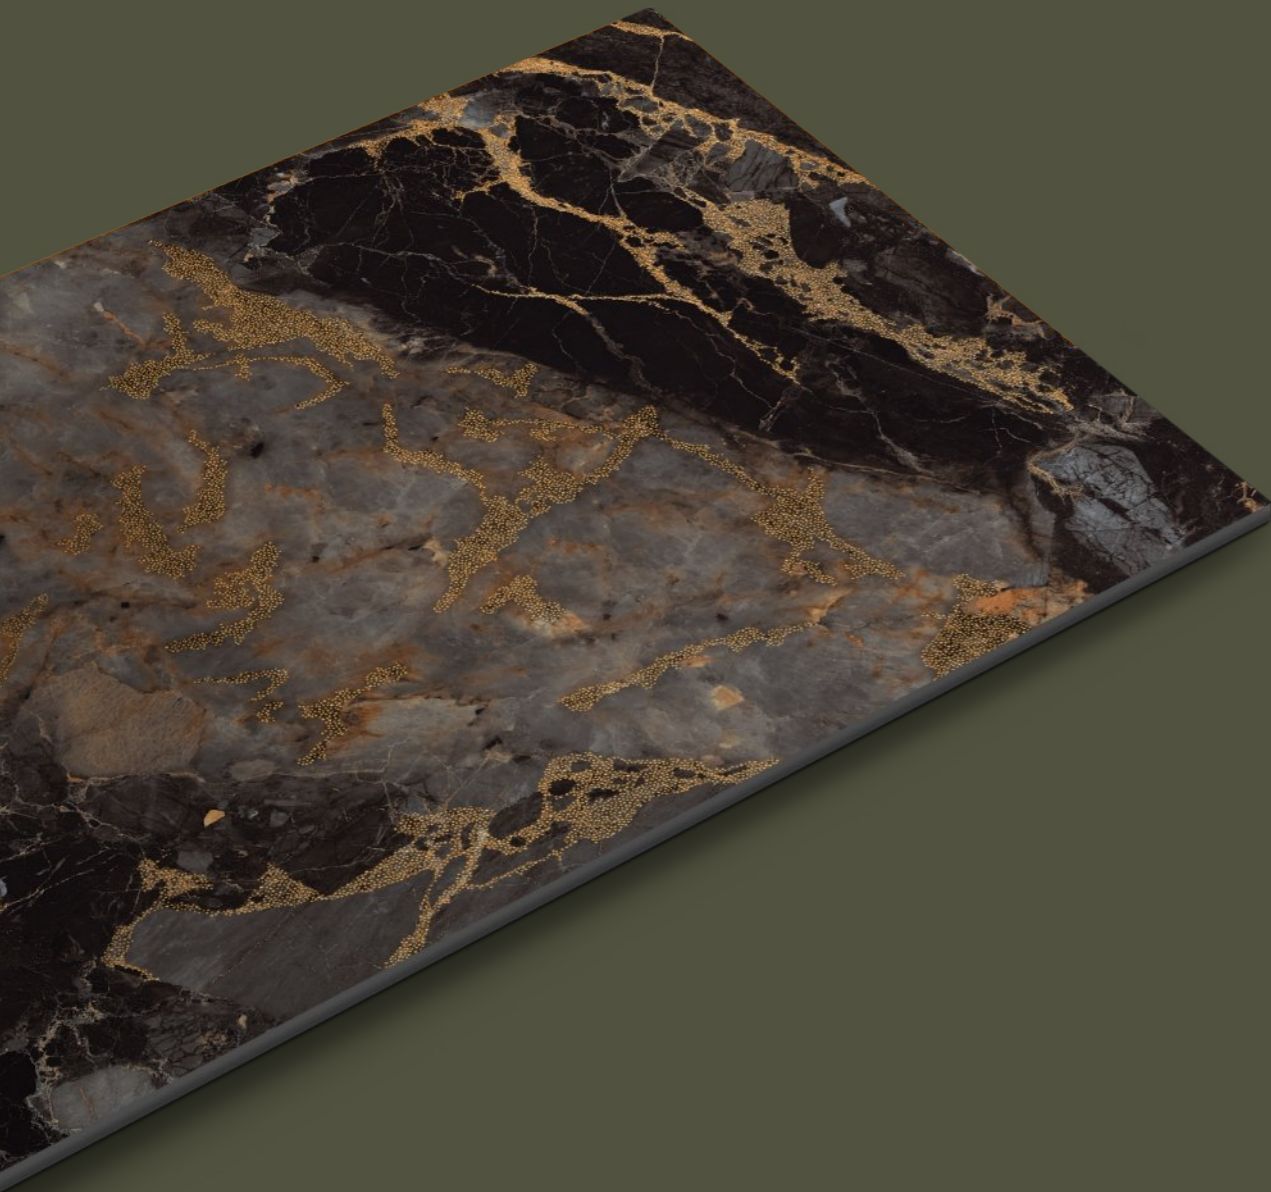

ROCK
GRANITO

JEWEL
Collection

TILES NAME :
ROCK 2005

RANDOM :
03

FINISH :
**HIGHGLOSS
+ GLODEN CARVING**

SIZE :
600X1200MM

[Back To Index](#)