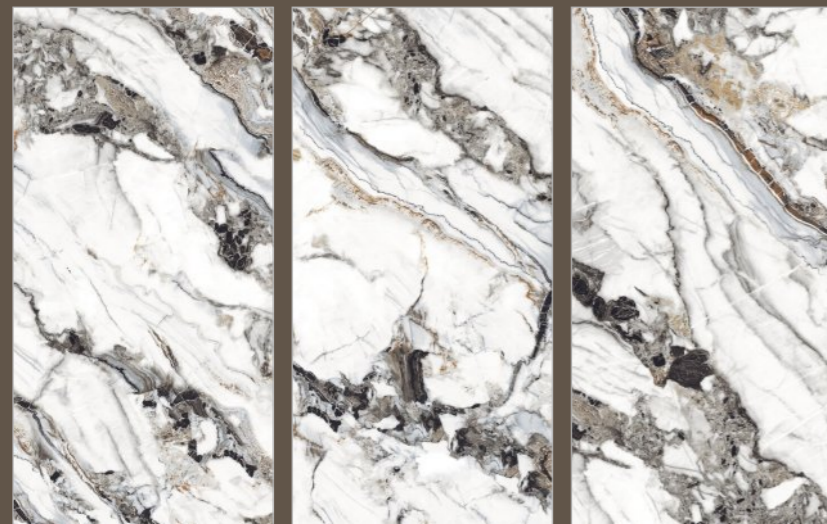

ROCK
GRANITO

JEWEL
Collection

TILES NAME :
ROCK 1003

RANDOM :
03

FINISH :
**HIGHGLOSS
+ GLODEN CARVING**

SIZE :
600X1200MM