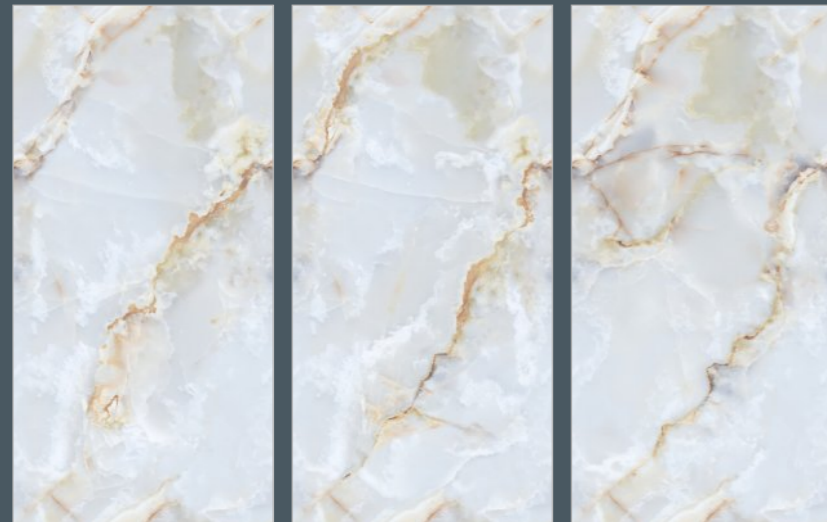

ROCK
GRANITO

JEWEL
Collection

TILES NAME :
ROCK 1033

RANDOM :
03

FINISH :
**HIGHGLOSS
+ GLODEN CARVING**

SIZE :
600X1200MM