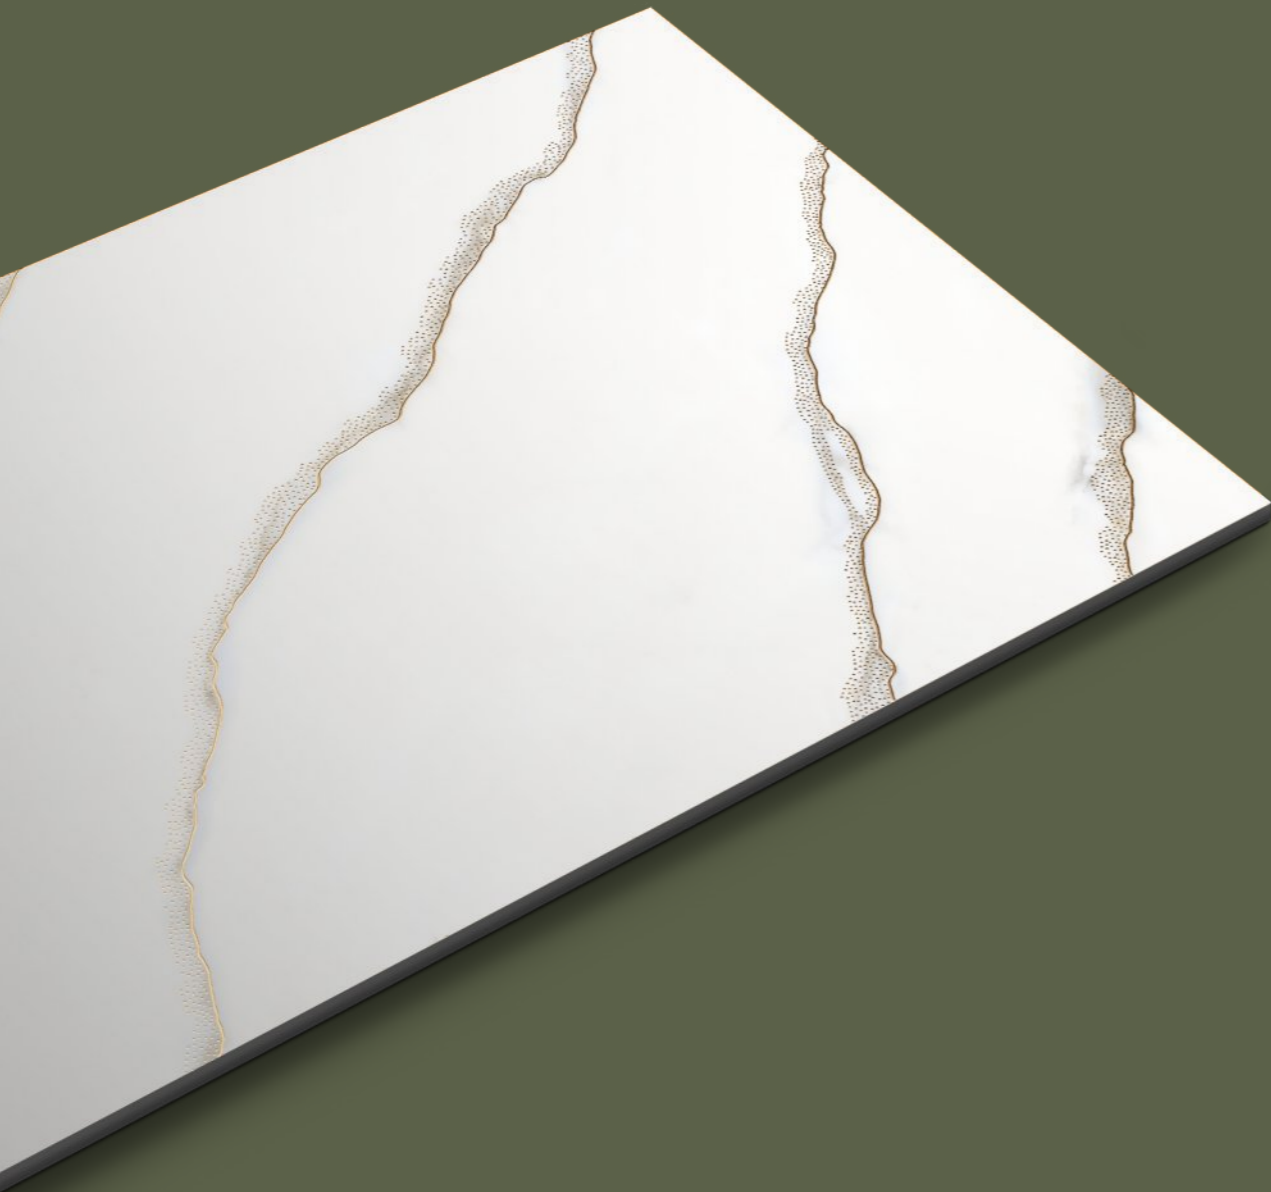

ROCK
GRANITO

JEWEL
Collection

TILES NAME :
ROCK 1013

RANDOM :
03

FINISH :
**HIGHGLOSS
+ GLODEN CARVING**

SIZE :
600X1200MM

[Back To Index](#)