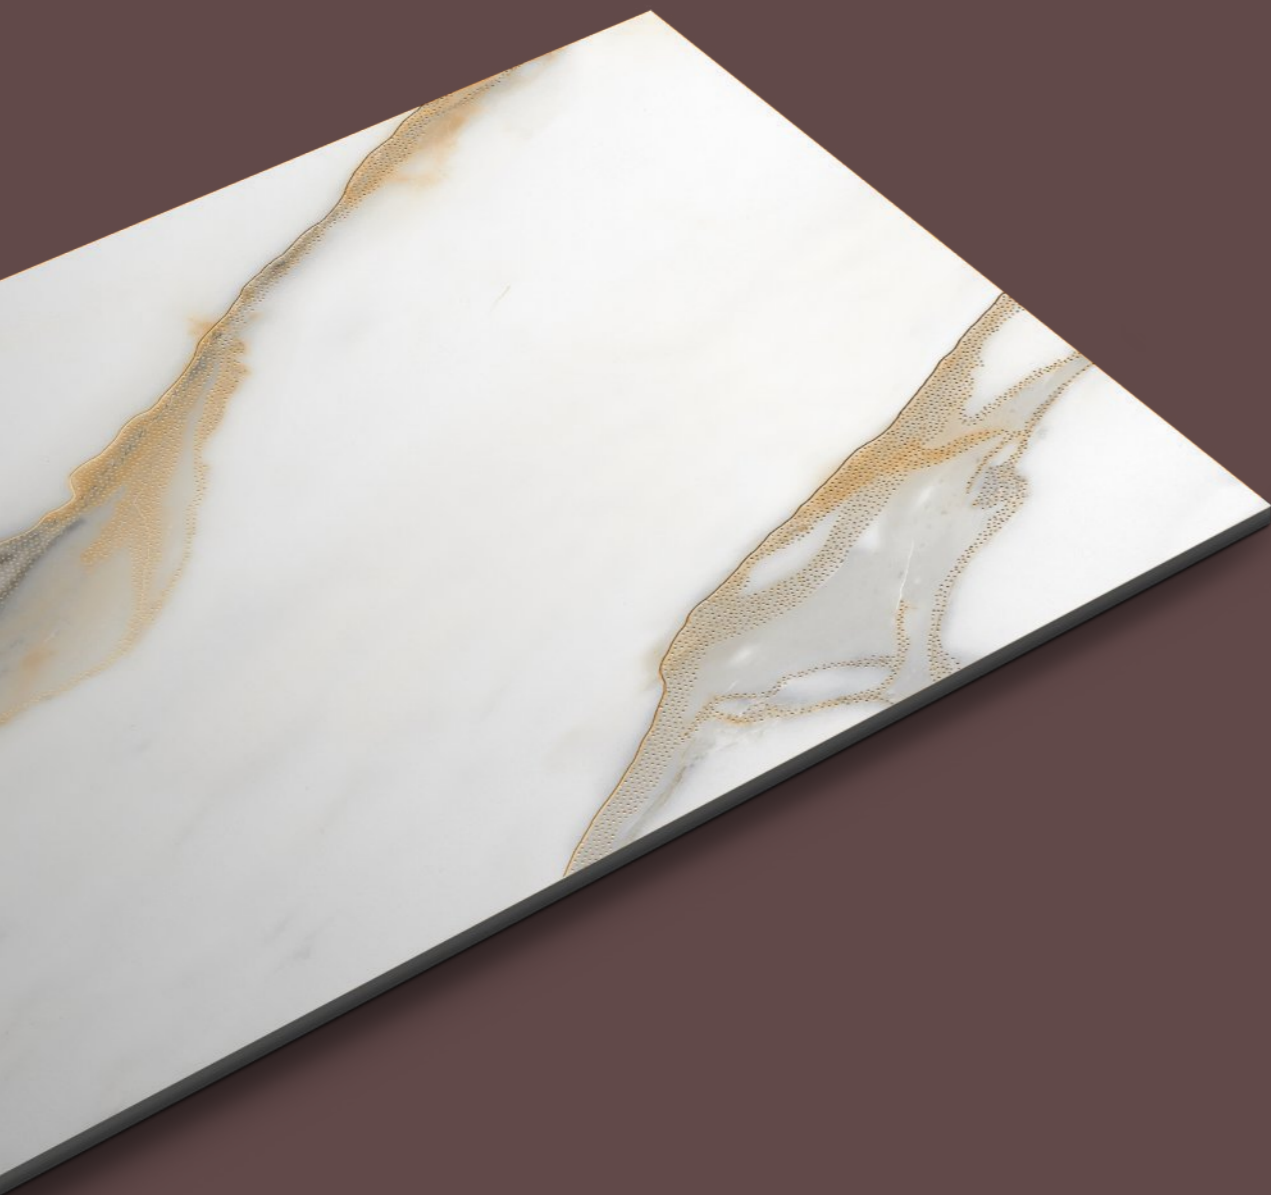

ROCK
GRANITO

JEWEL
Collection

TILES NAME :
ROCK 1007

RANDOM :
03

FINISH :
**HIGHGLOSS
+ GLODEN CARVING**

SIZE :
600X1200MM