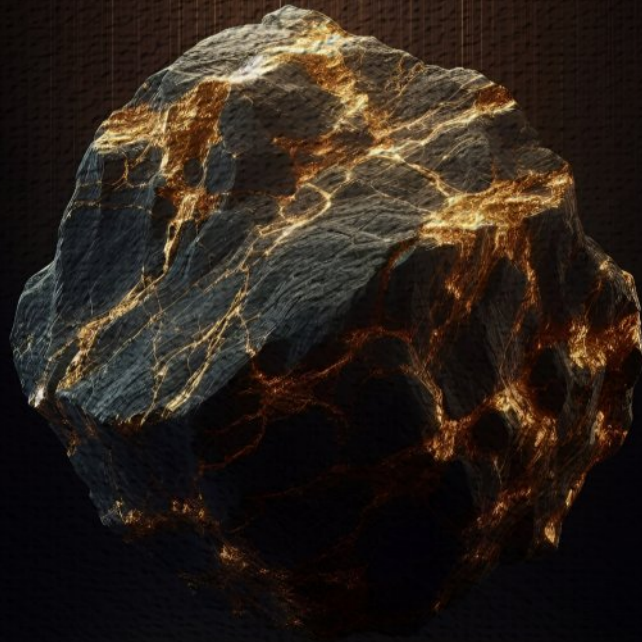

ROCK

GRANITO

600x1200MM
GOLDEN CARVING COLLECTION

www.rockgranito.com

WHERE INNOVATION MEETS TIMELESS CRAFTSMANSHIP.

With more than 10+ years of experience in the industry, we are a leading-edge ceramic products manufacturing company with a vision to develop and deliver outstanding surface solutions for our clients. The upward graph of the Rock Granito is the outcome of its efforts to stay ahead of time.