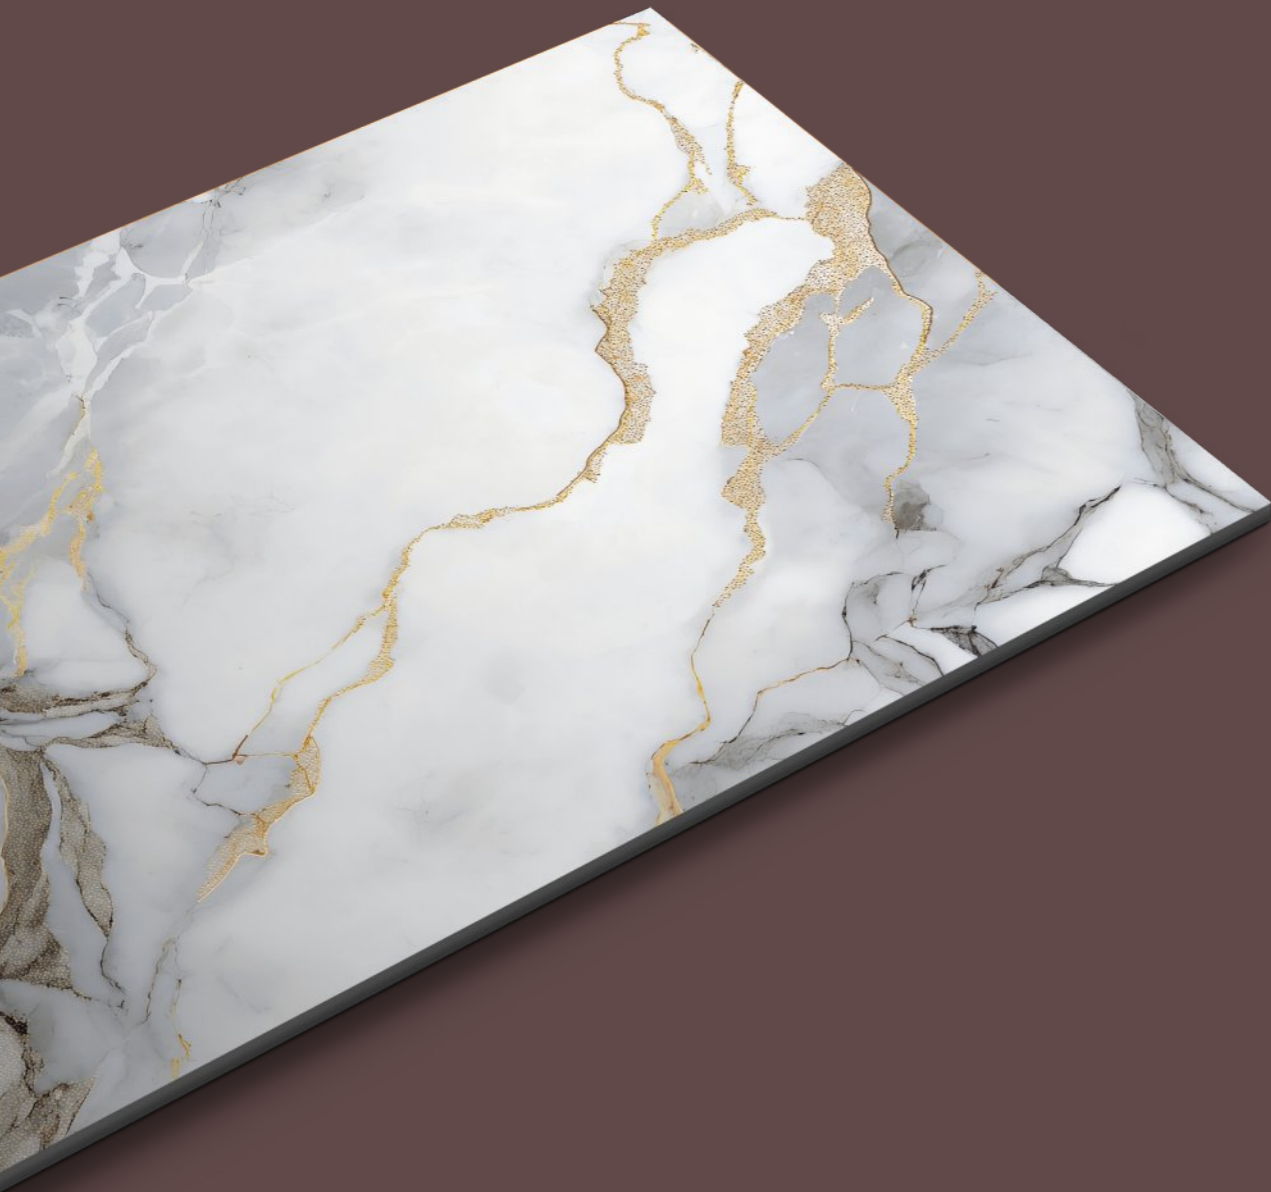

ROCK
GRANITO

JEWEL
Collection

TILES NAME :
ROCK 1030

RANDOM :
03

FINISH :
**HIGHGLOSS
+ GLODEN CARVING**

SIZE :
600X1200MM

[Back To Index](#)