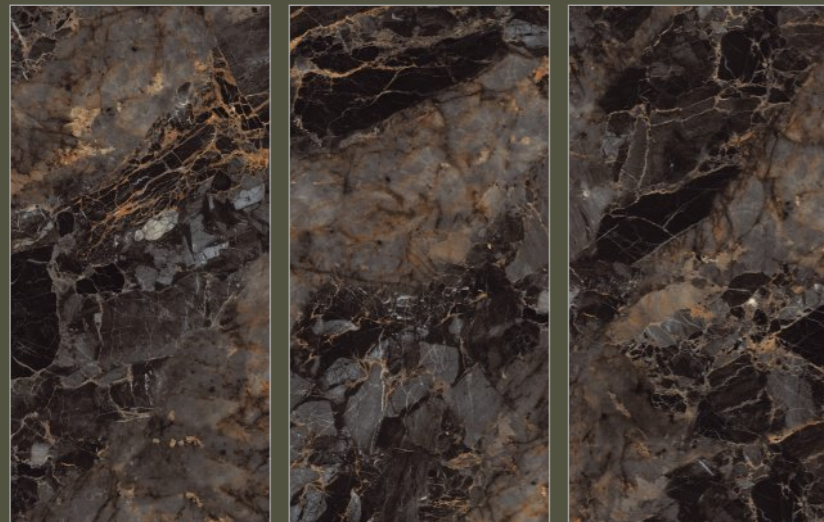

ROCK
GRANITO

JEWEL
Collection

TILES NAME :
ROCK 2005

RANDOM :
03

FINISH :
**HIGHGLOSS
+ GLODEN CARVING**

SIZE :
600X1200MM

[Back To Index](#)