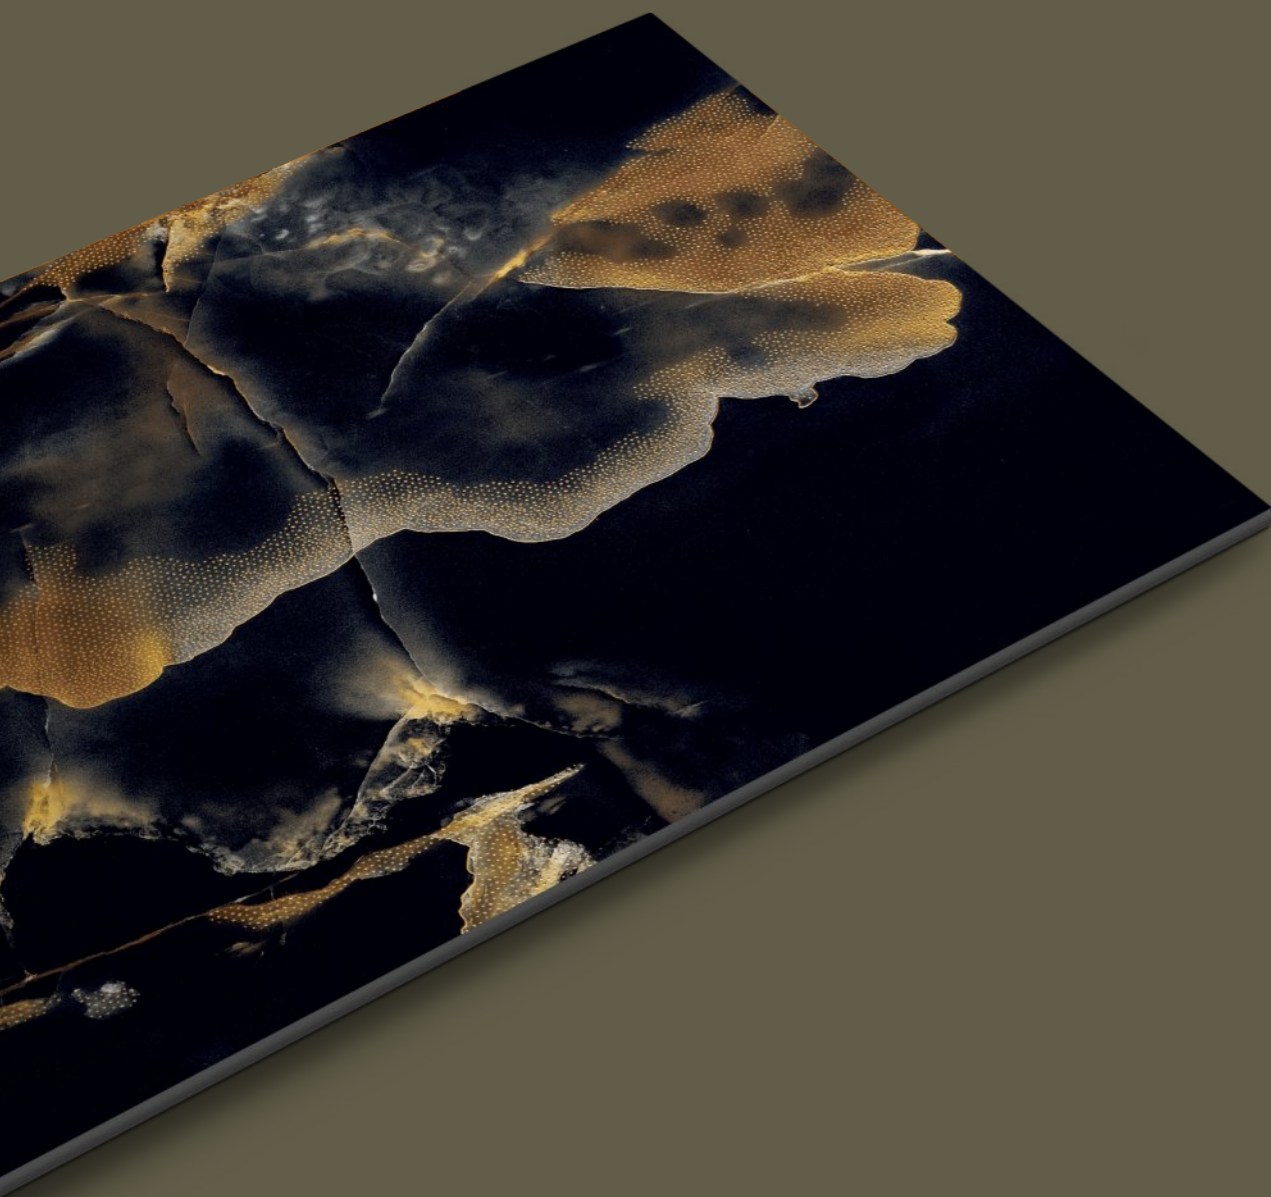

ROCK
GRANITO

JEWEL
Collection
V

TILES NAME :
ROCK 2002

RANDOM :
03

FINISH :
**HIGHGLOSS
+ GLODEN CARVING**

SIZE :
600X1200MM