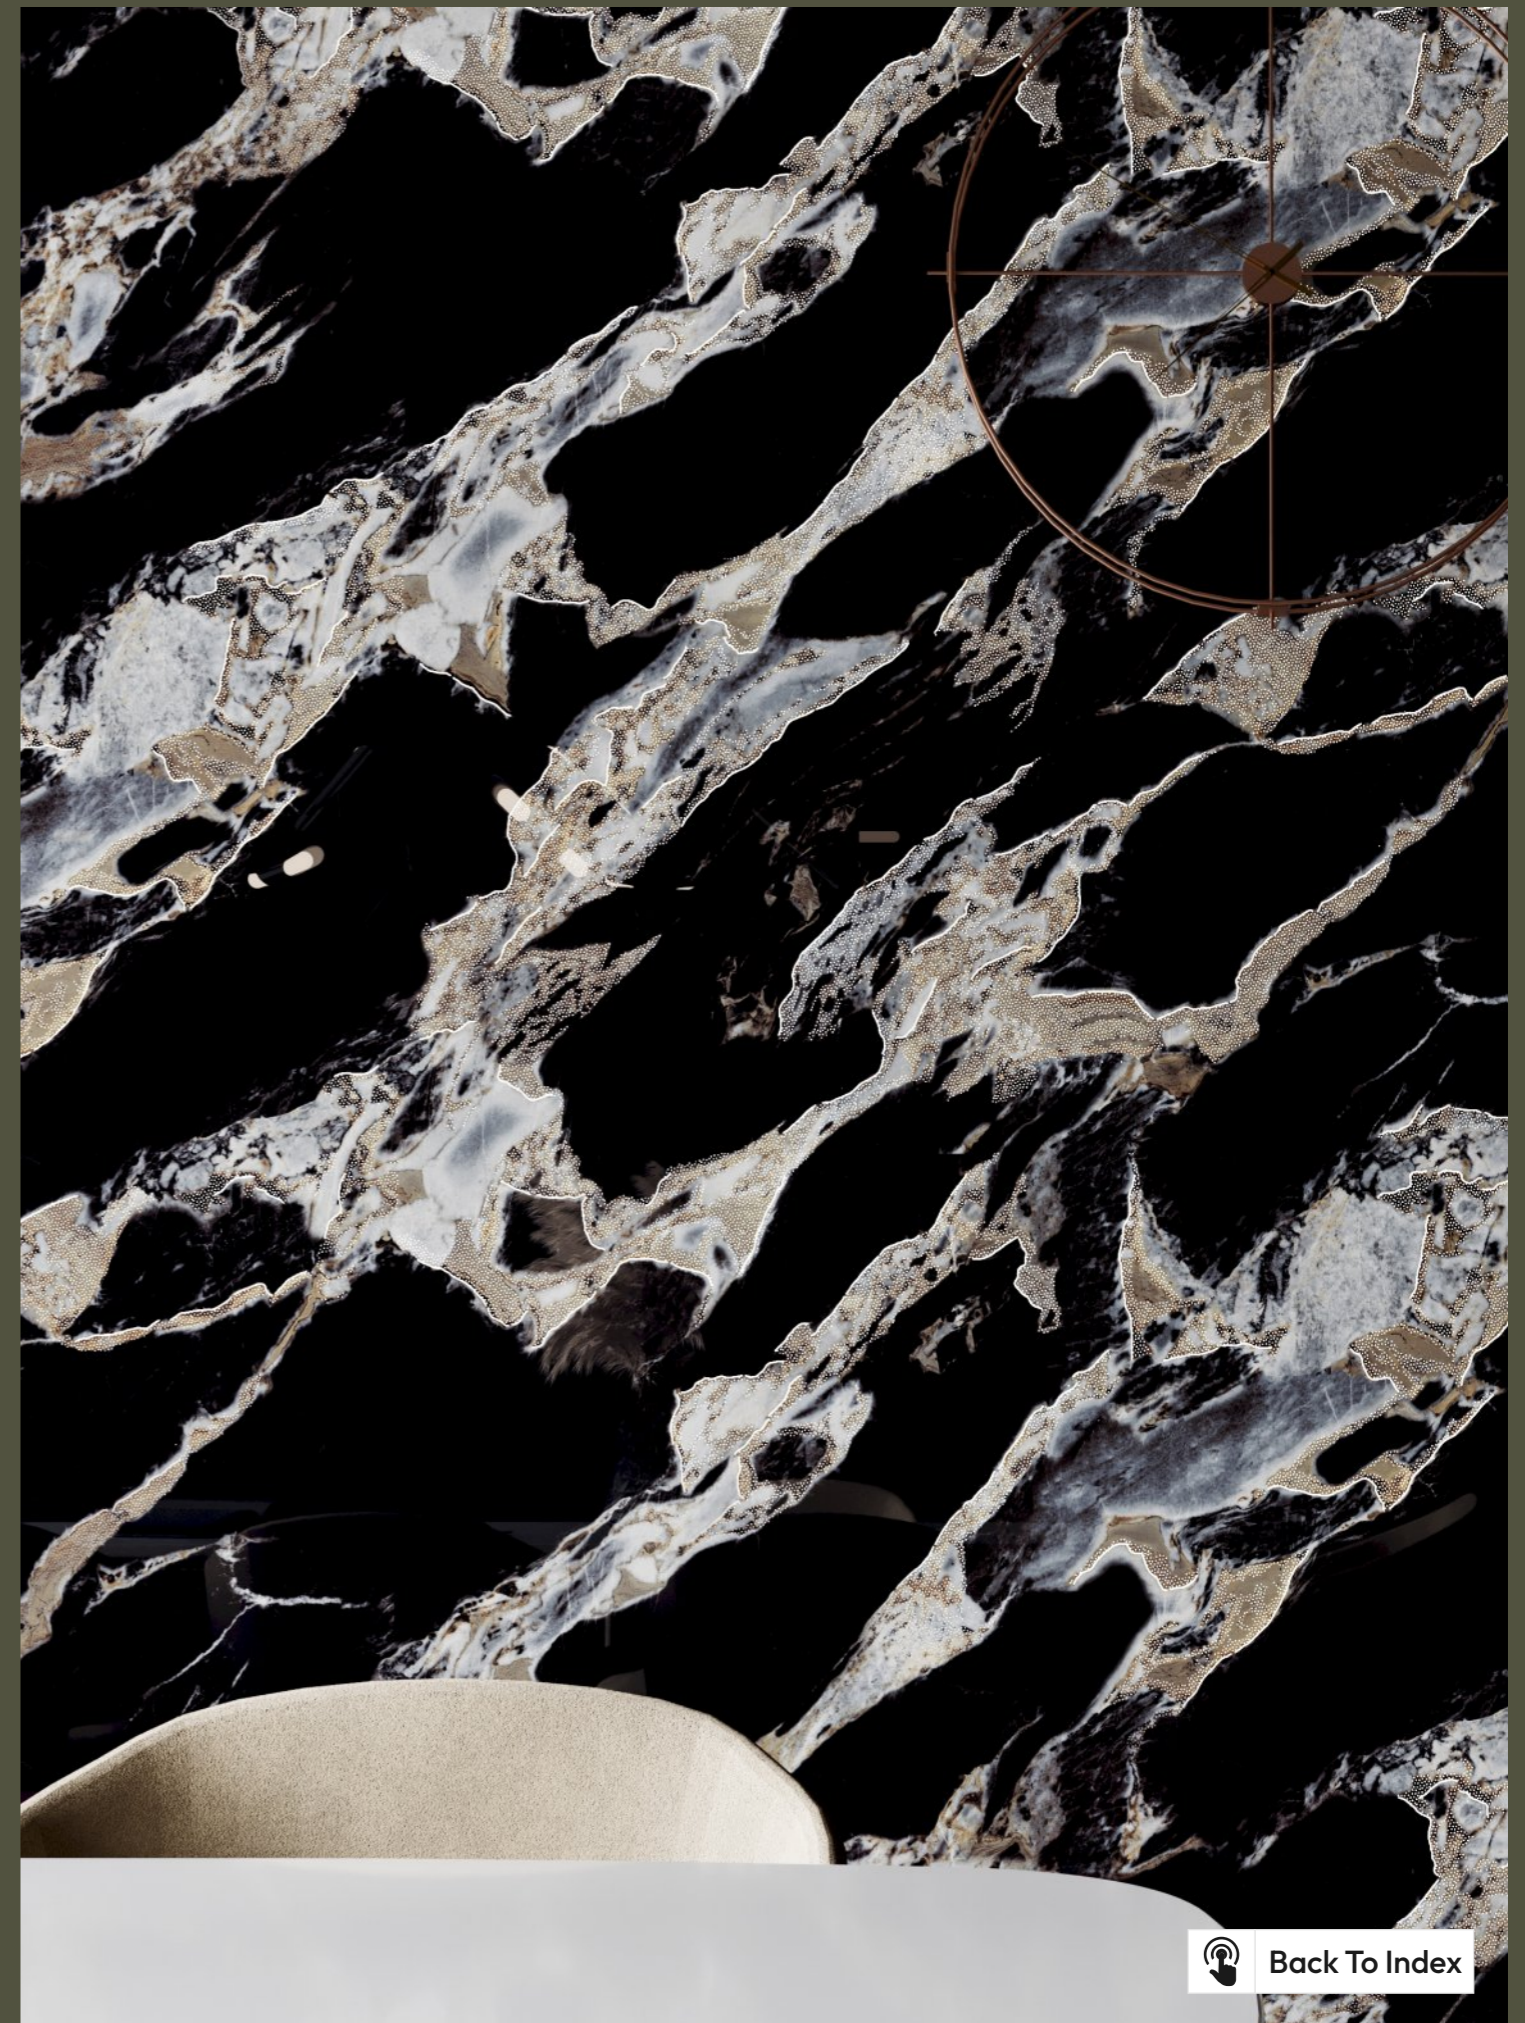

ROCK
GRANITO

JEWEL
Collection

TILES NAME :
ROCK 2025

RANDOM :
03

FINISH :
**HIGHGLOSS
+ GLODEN CARVING**

SIZE :
600X1200MM

[Back To Index](#)