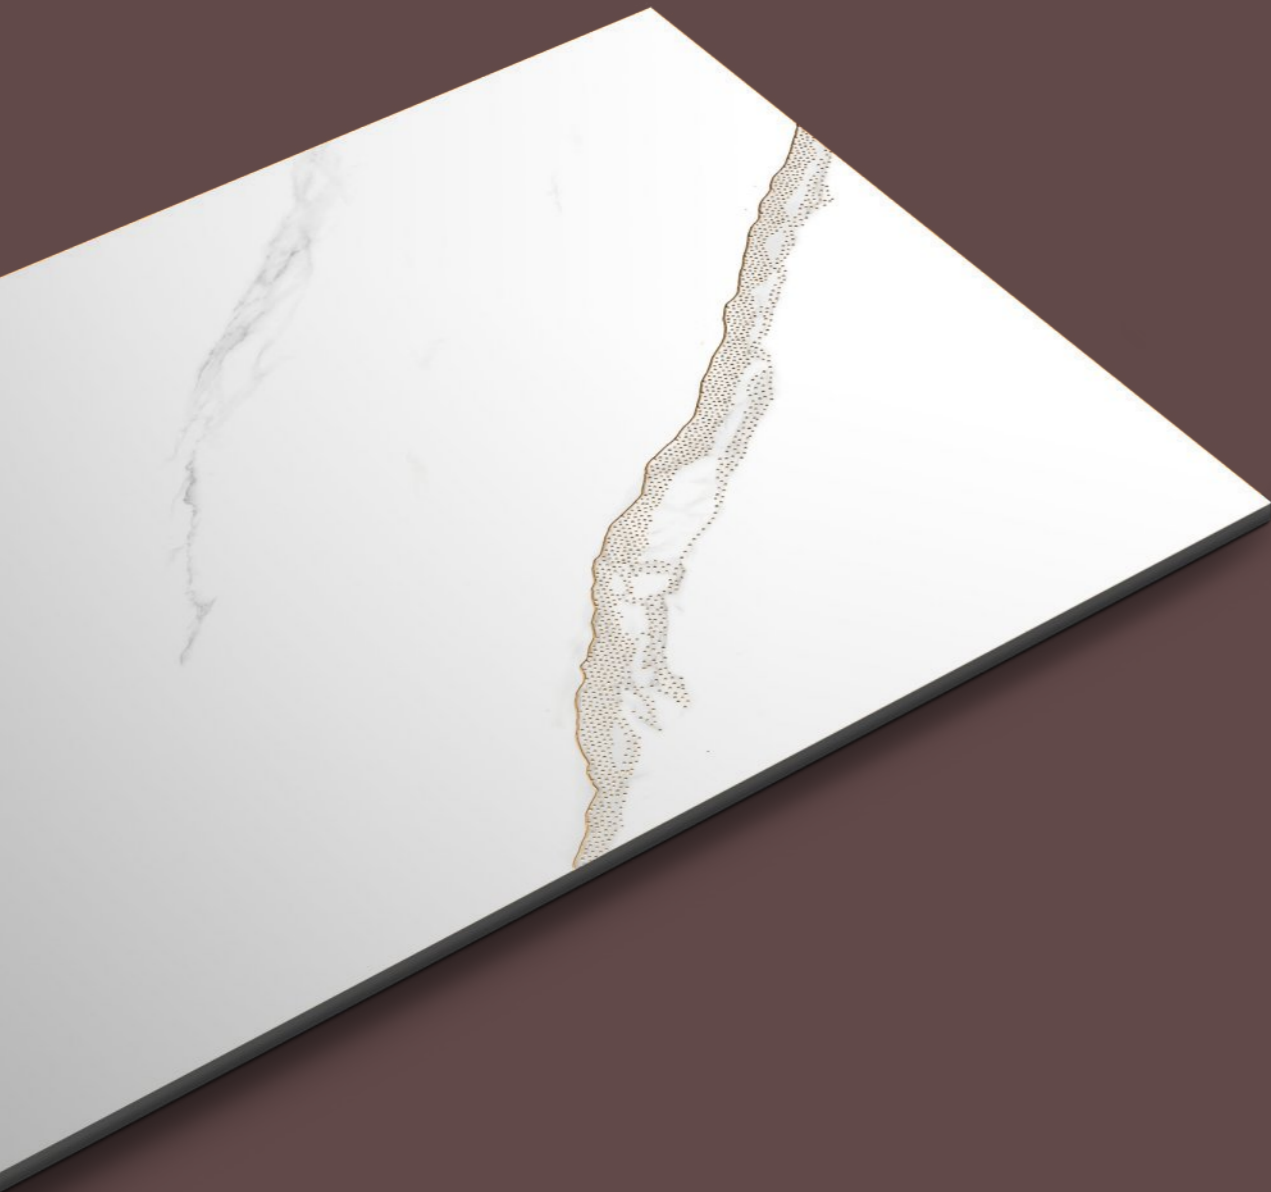

ROCK
GRANITO

JEWEL
Collection

TILES NAME :
ROCK 1014

RANDOM :
03

FINISH :
**HIGHGLOSS
+ GOLDEN CARVING**

SIZE :
600X1200MM