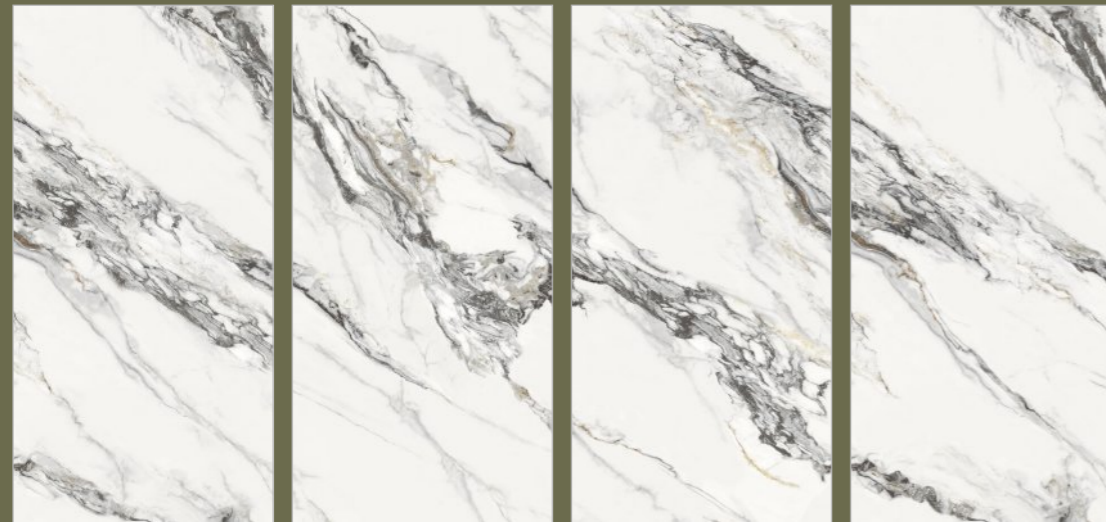

ROCK
GRANITO

JEWEL
Collection

TILES NAME :
ROCK 1020

RANDOM :
04

FINISH :
**HIGHGLOSS
+ GOLDEN CARVING**

SIZE :
600X1200MM

[Back To Index](#)