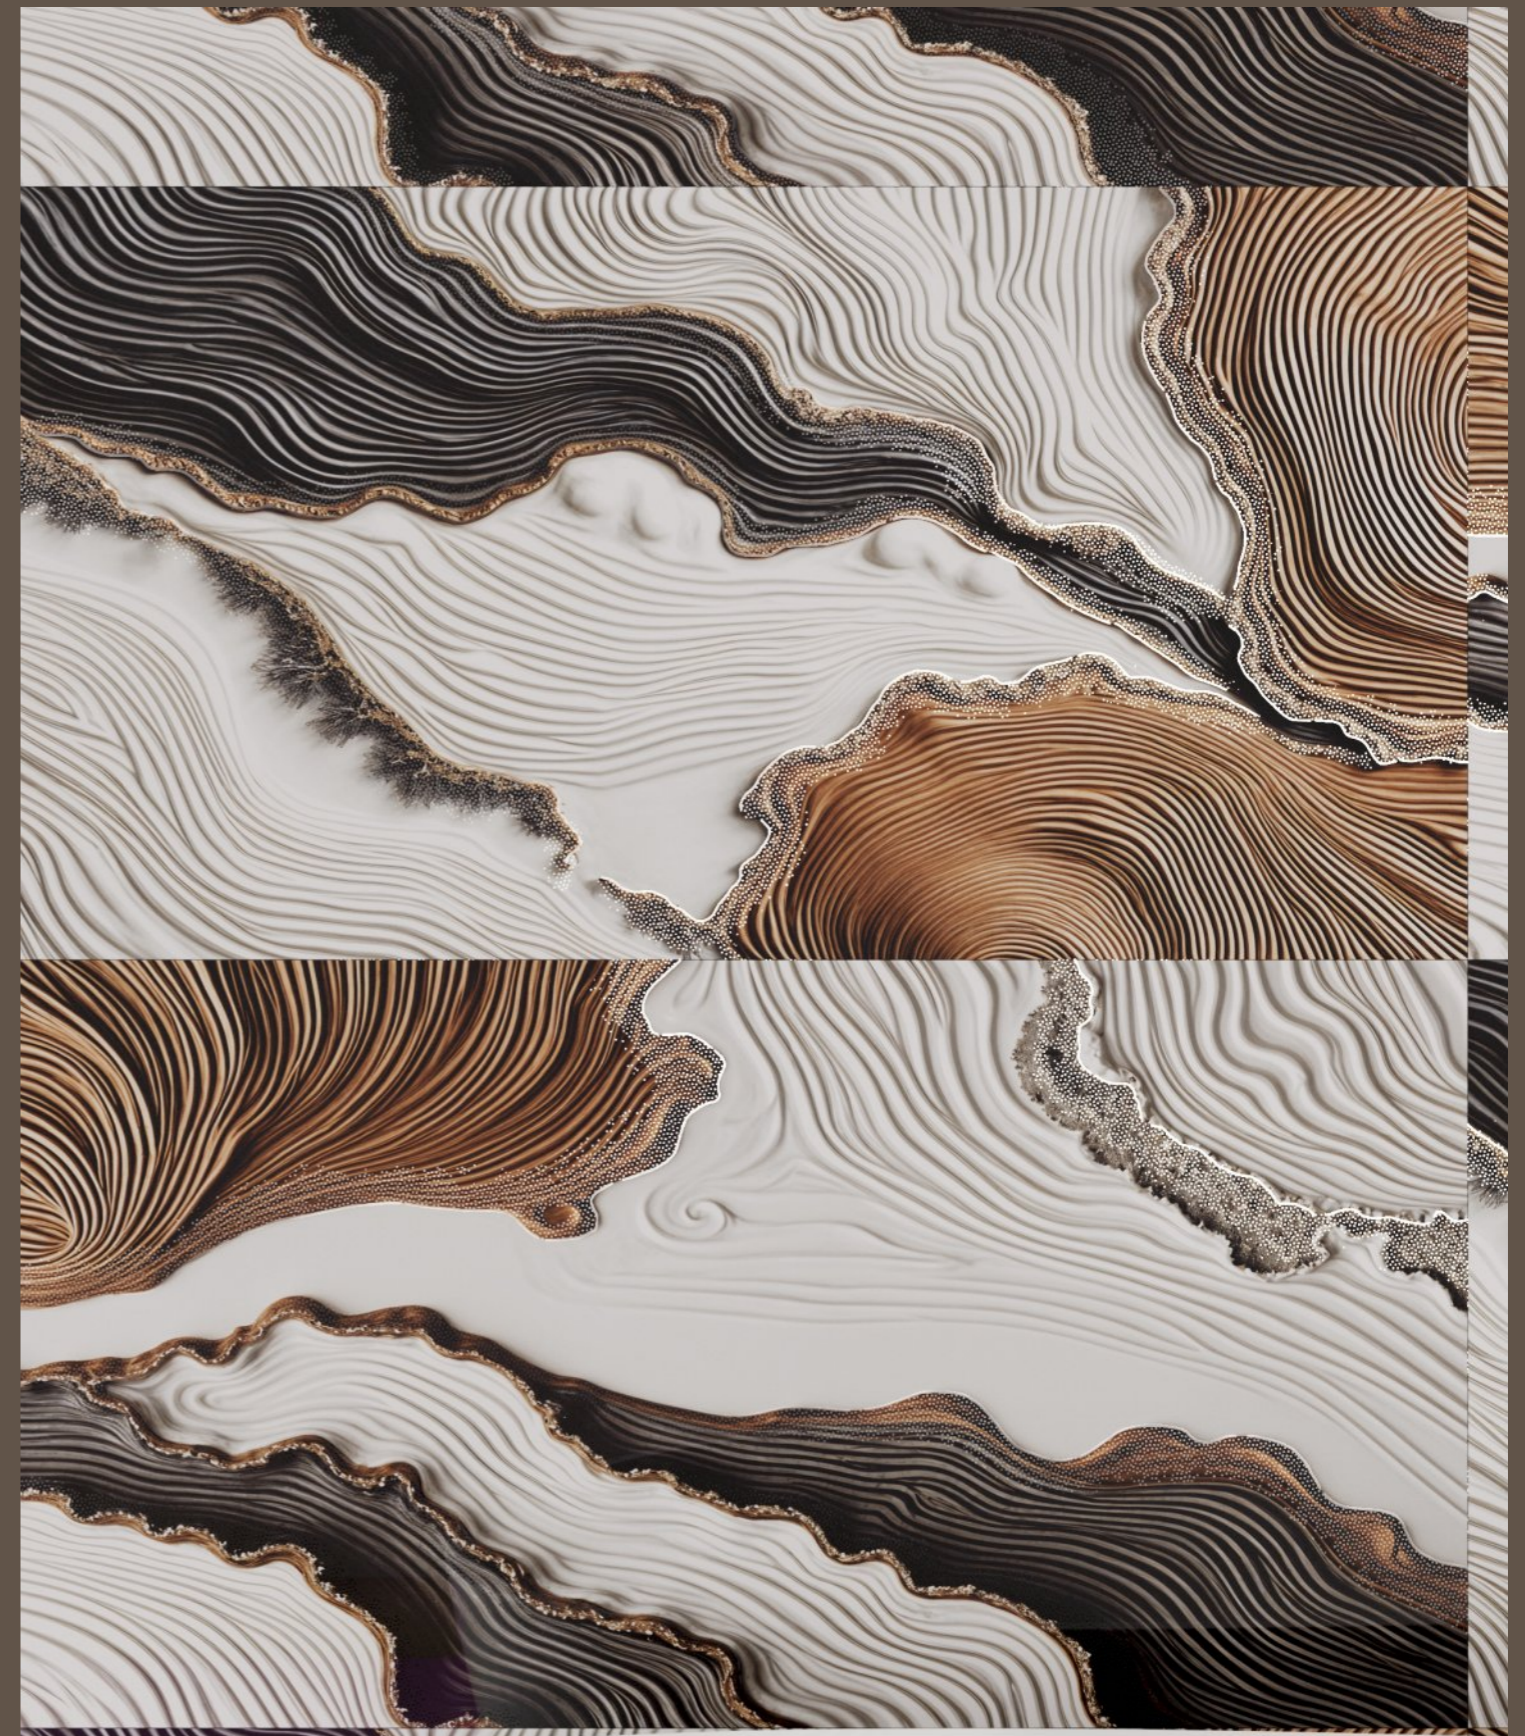

ROCK
GRANITO

JEWEL
Collection

TILES NAME :
ROCK 1037

RANDOM :
02

FINISH :
**HIGHGLOSS
+ GLODEN CARVING**

SIZE :
600X1200MM

[Back To Index](#)