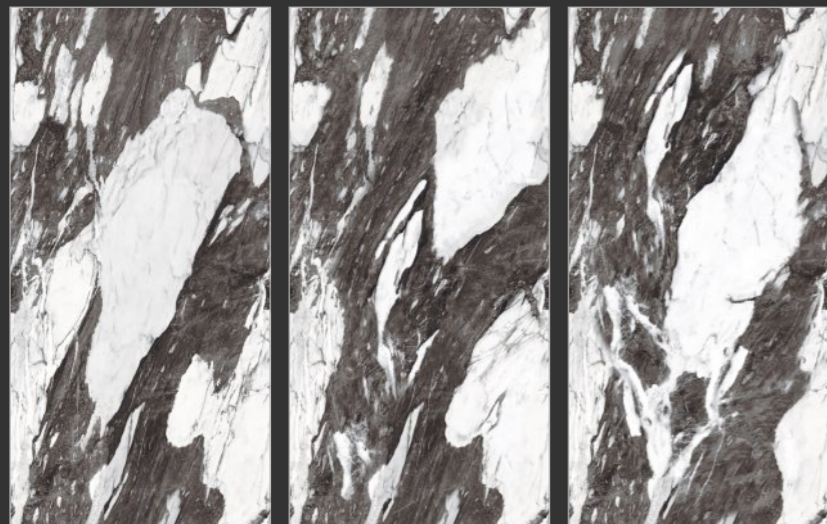

ROCK
GRANITO

JEWEL
Collection

TILES NAME :
ROCK 2024

RANDOM :
03 - ENDLESS

FINISH :
**HIGHGLOSS
+ GLODEN CARVING**

SIZE :
600X1200MM