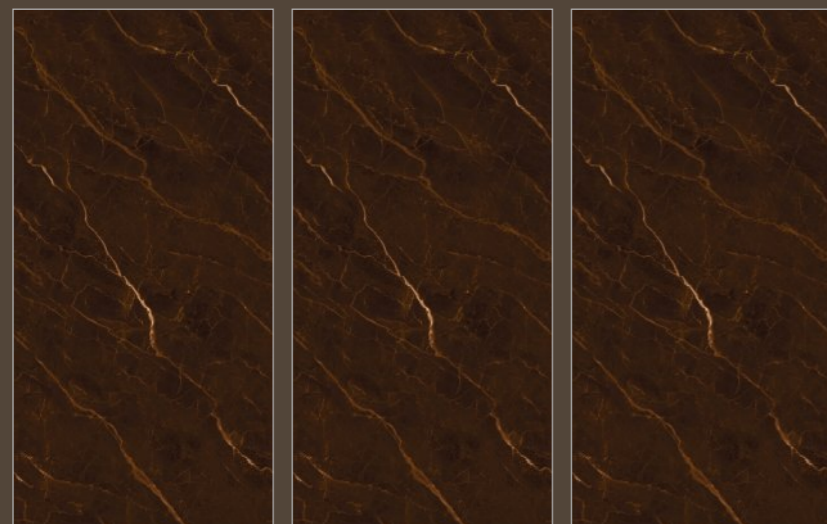

ROCK
GRANITO

JEWEL
Collection

TILES NAME :
ROCK 2003

RANDOM :
01 - ENDLESS

FINISH :
**HIGHGLOSS
+ GLODEN CARVING**

SIZE :
600X1200MM