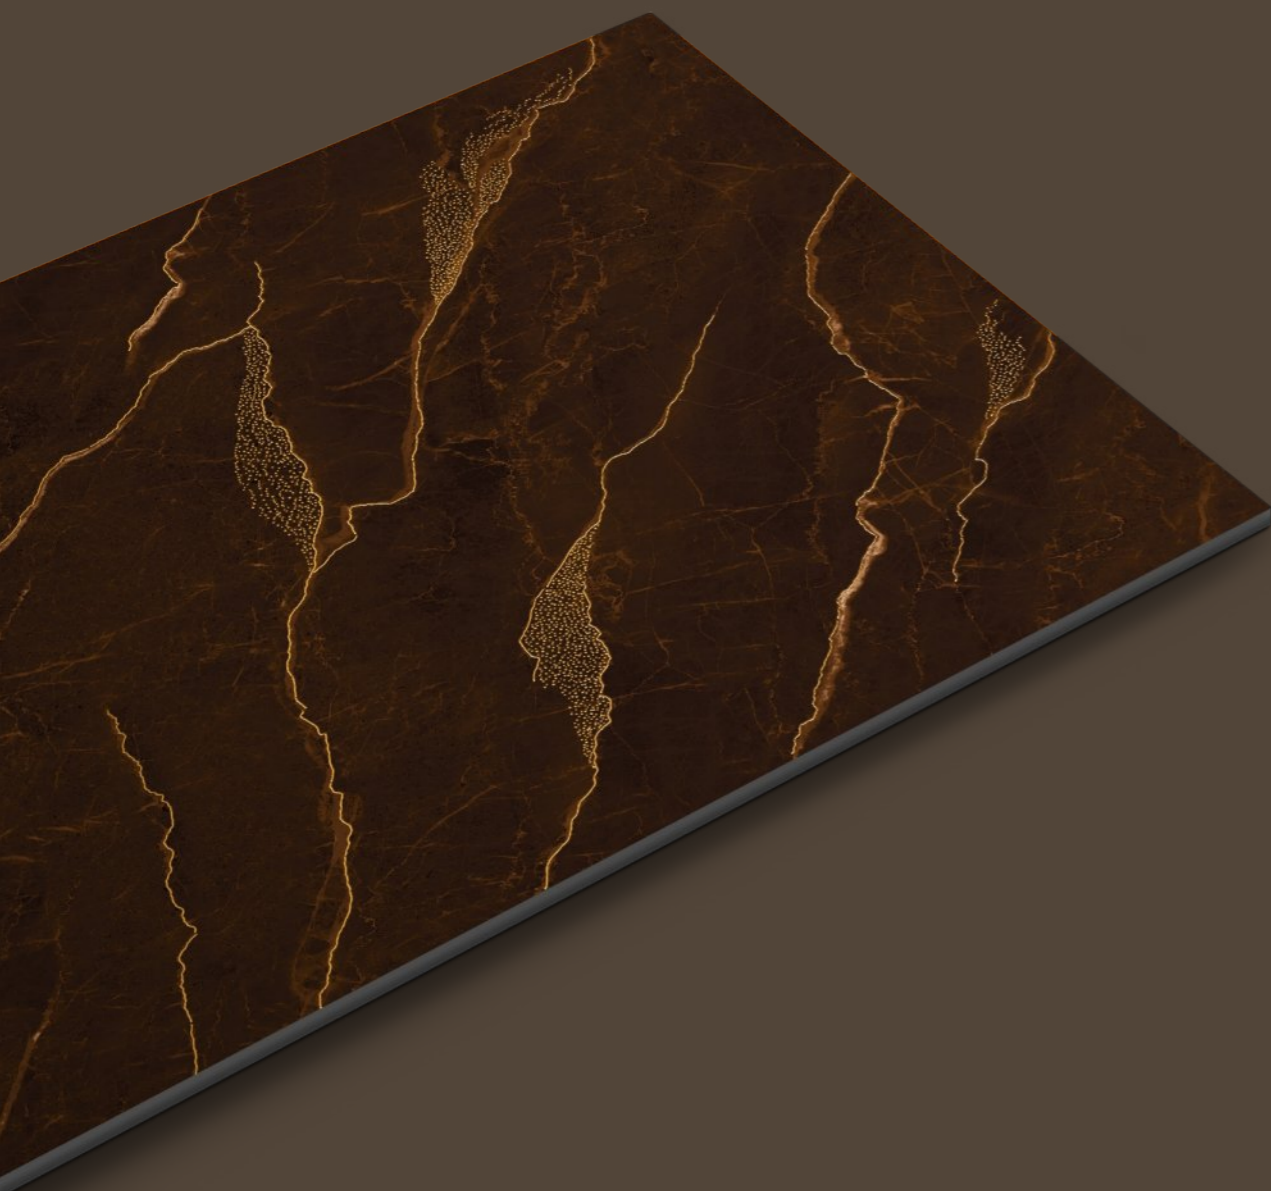

ROCK
GRANITO

JEWEL
Collection

TILES NAME :
ROCK 2003

RANDOM :
01 - ENDLESS

FINISH :
**HIGHGLOSS
+ GLODEN CARVING**

SIZE :
600X1200MM