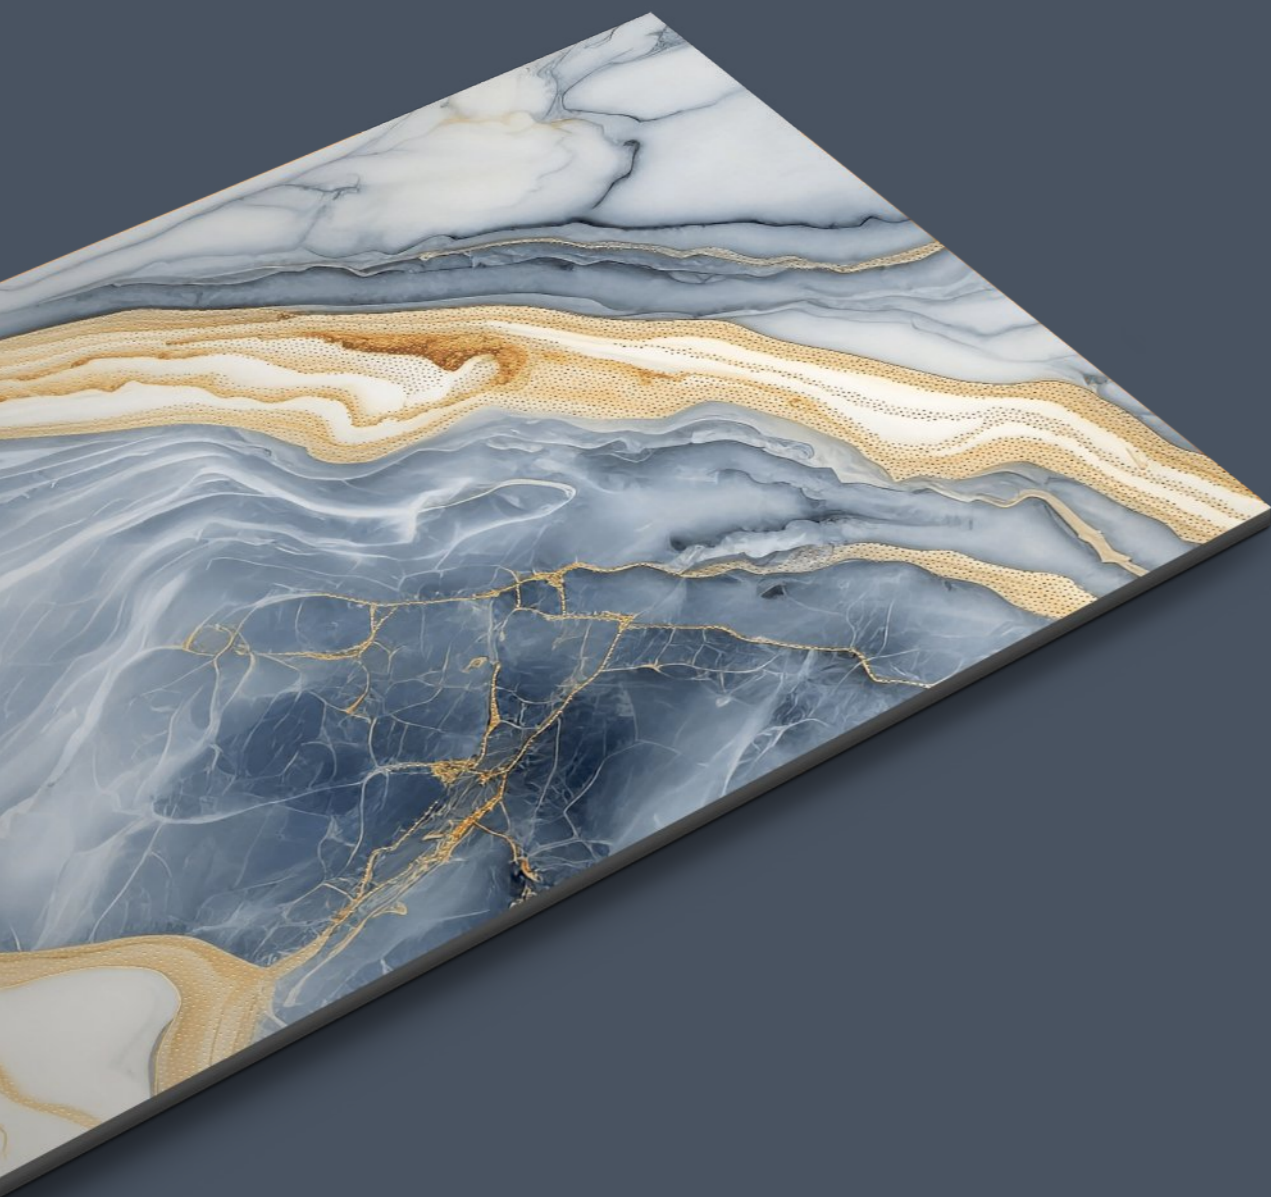

ROCK
GRANITO

JEWEL
Collection
V

TILES NAME :
ROCK 1005

RANDOM :
03

FINISH :
**HIGHGLOSS
+ GLODEN CARVING**

SIZE :
600X1200MM

[Back To Index](#)