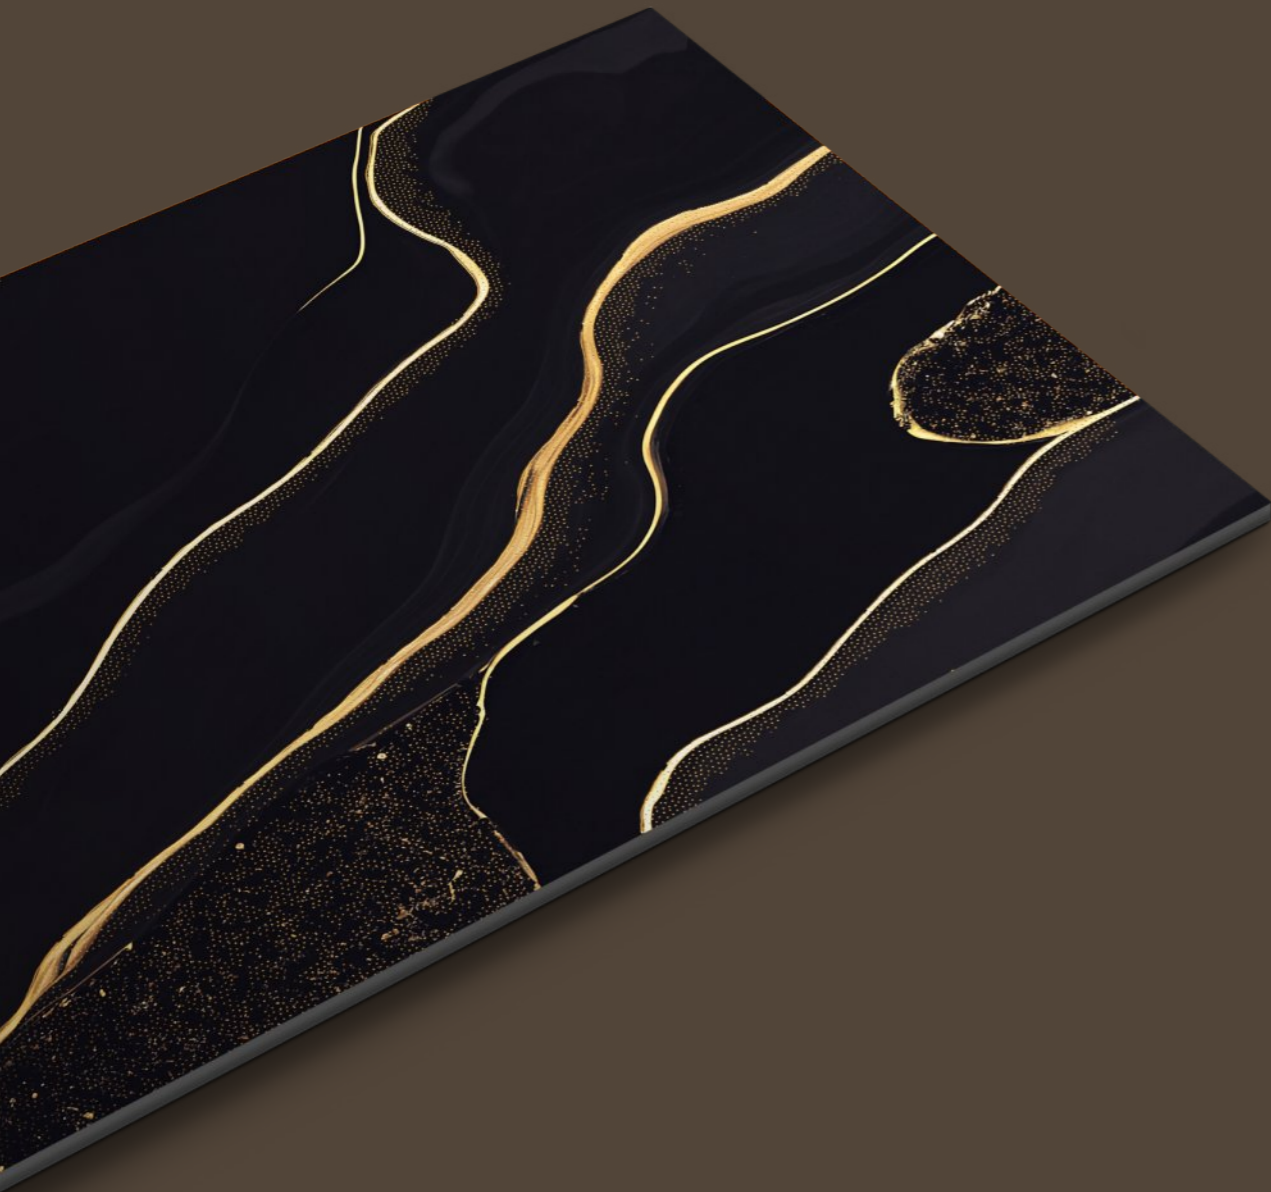

ROCK
GRANITO

JEWEL
Collection
V

TILES NAME :
ROCK 2026

RANDOM :
03

FINISH :
**HIGHGLOSS
+ GLODEN CARVING**

SIZE :
600X1200MM