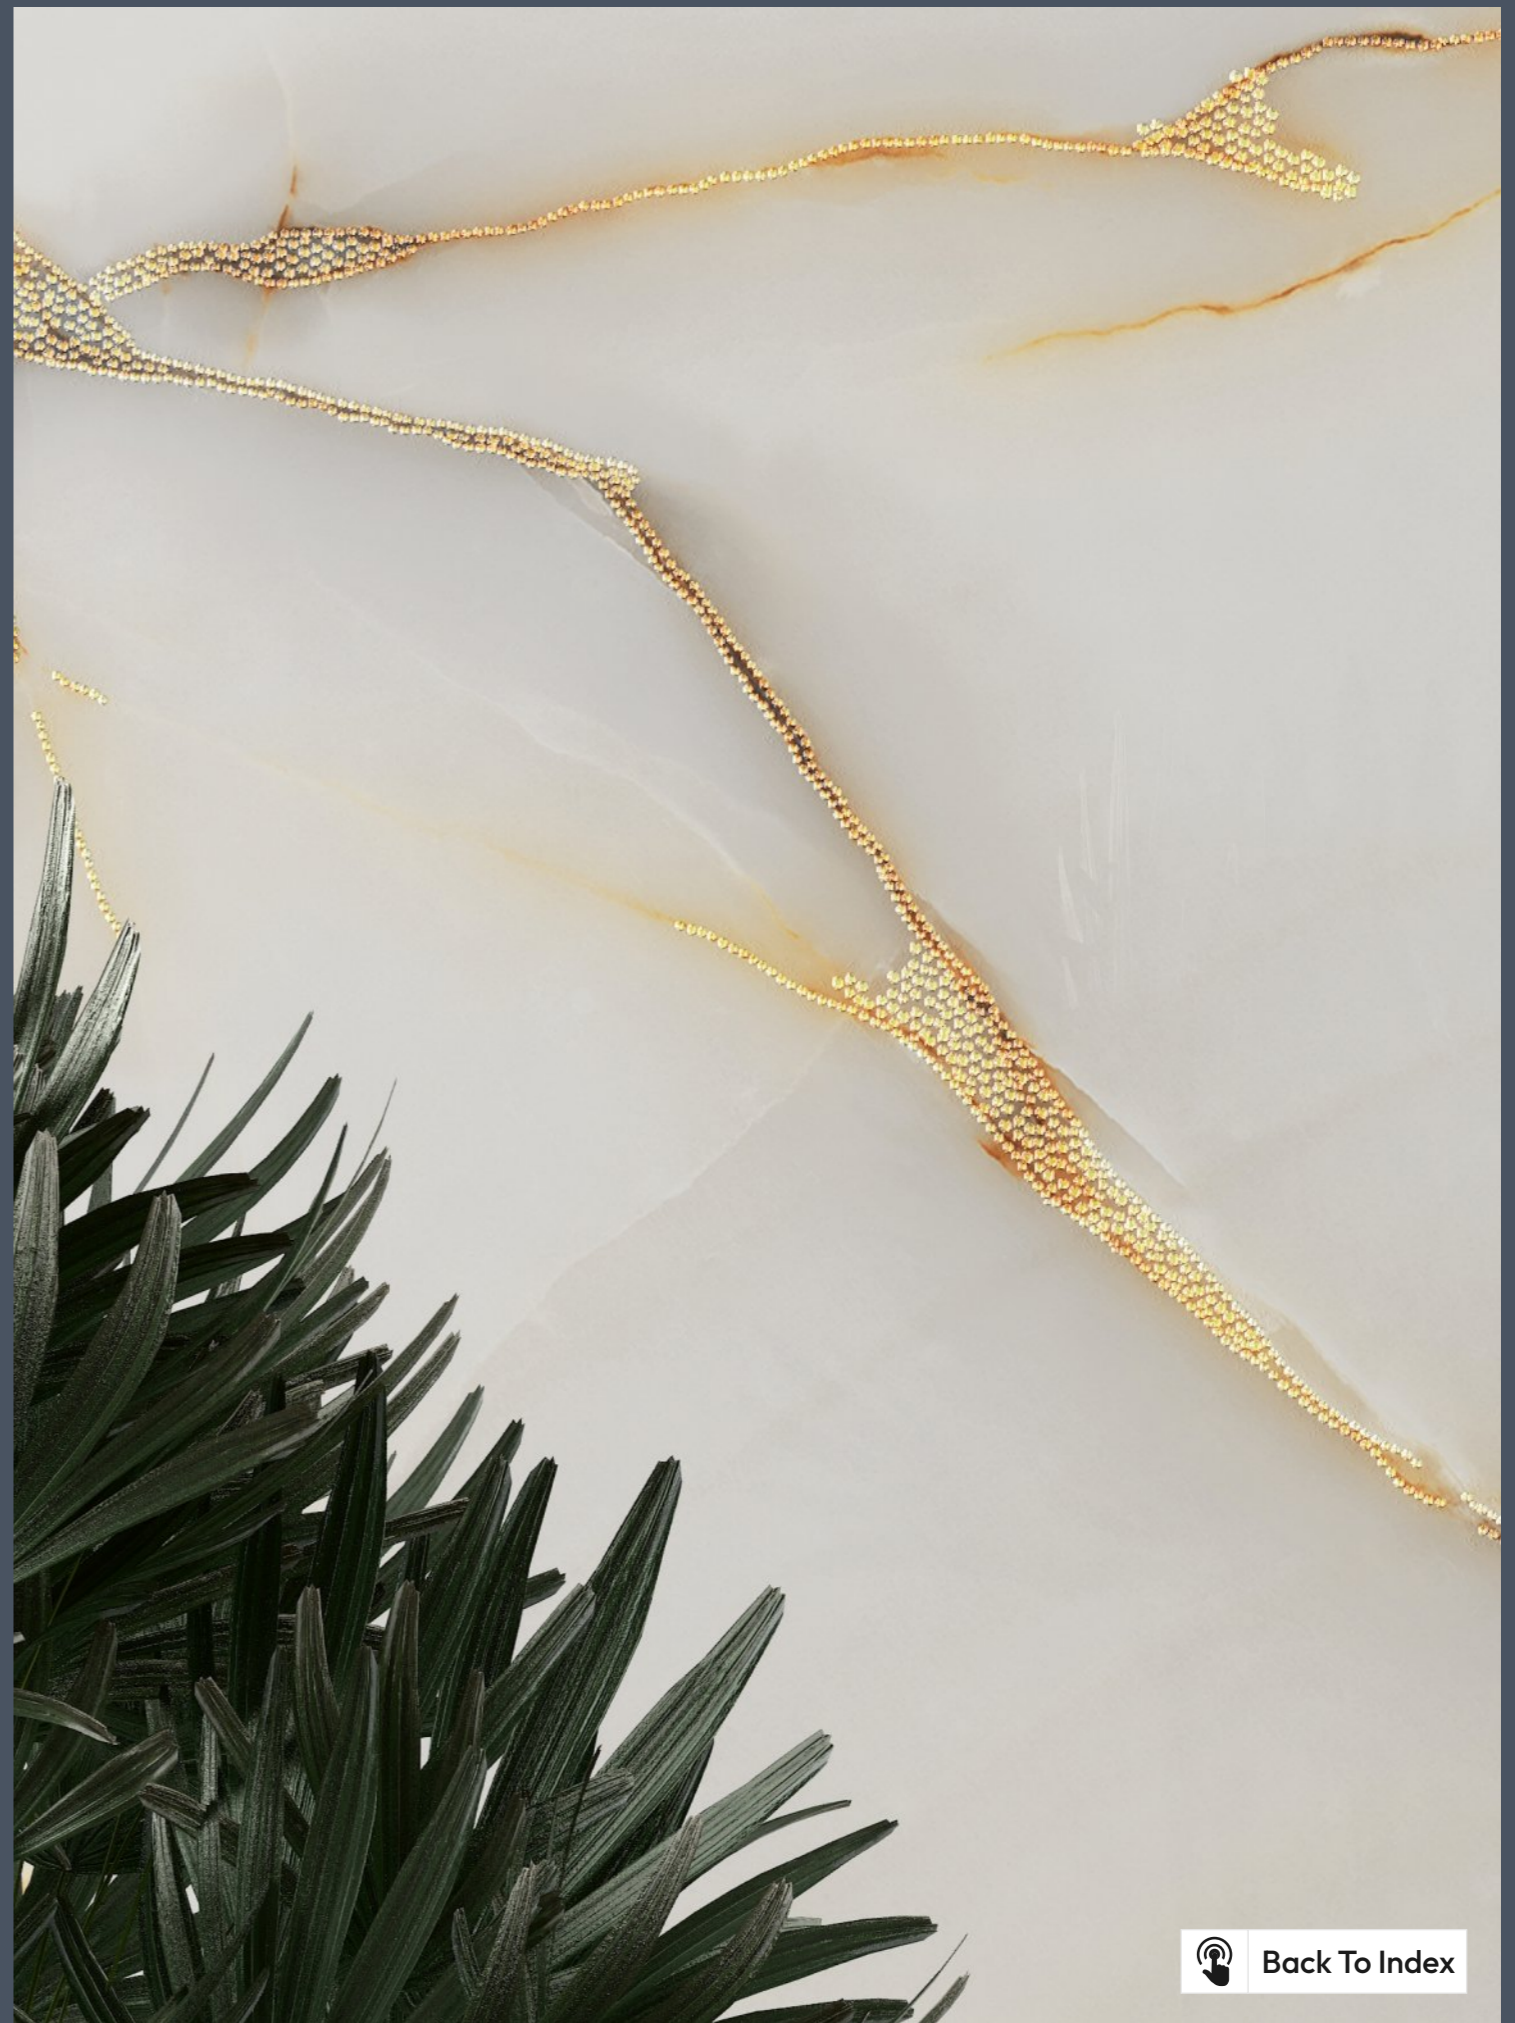

ROCK
GRANITO

JEWEL
Collection

TILES NAME :
ROCK 1012

RANDOM :
03

FINISH :
**HIGHGLOSS
+ GLODEN CARVING**

SIZE :
600X1200MM

[Back To Index](#)