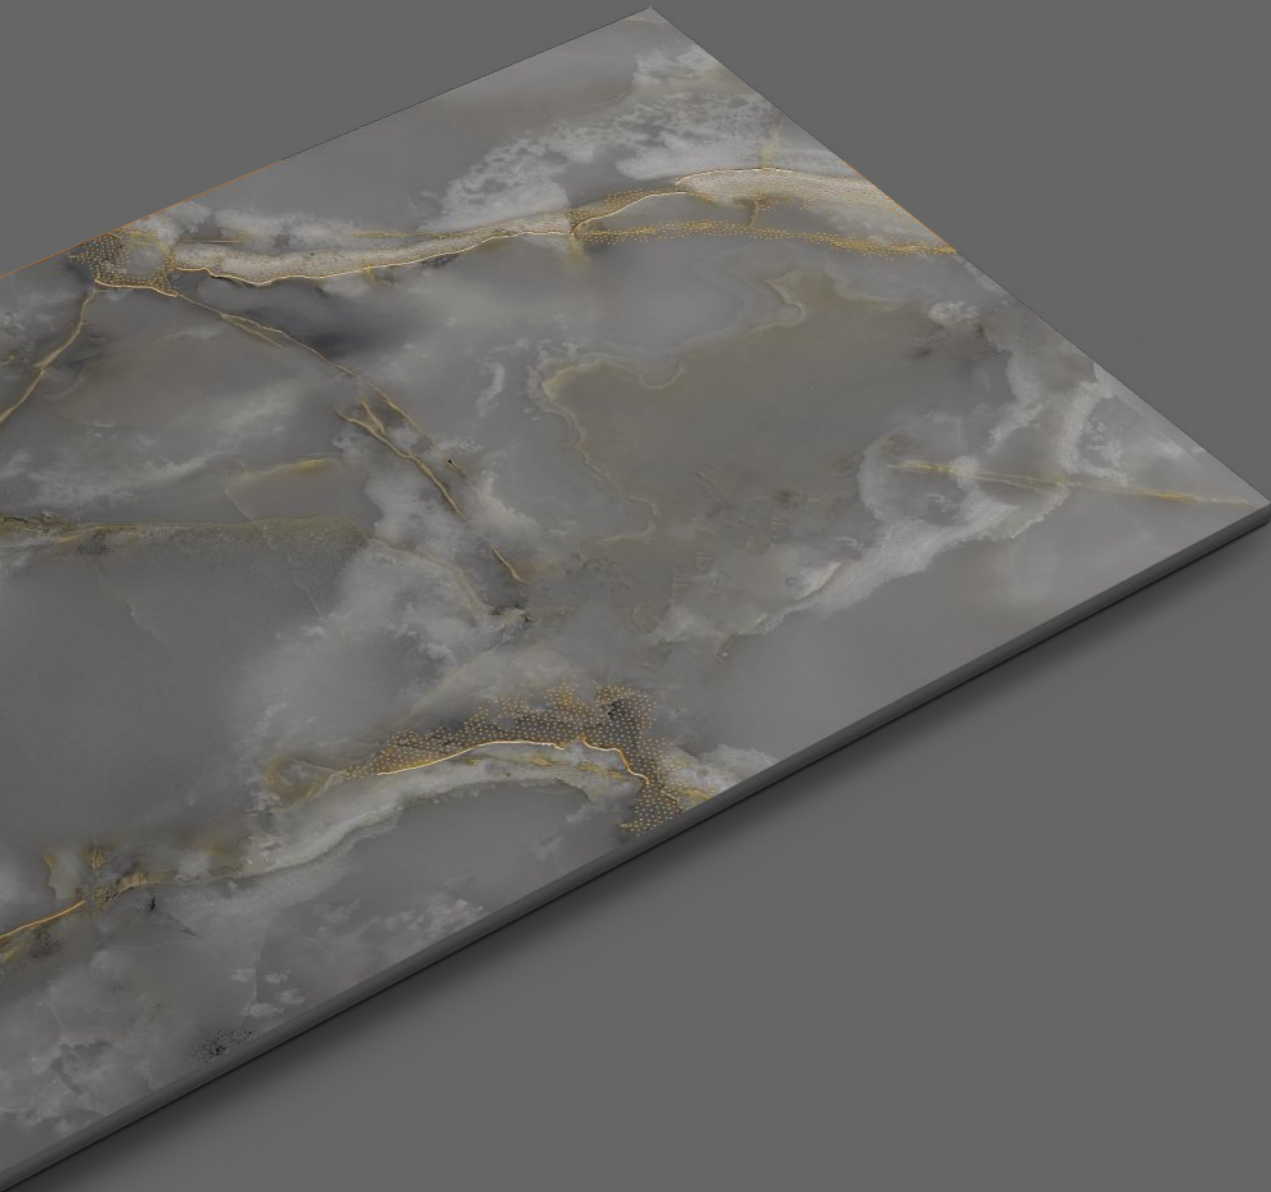

ROCK
GRANITO

JEWEL
Collection

TILES NAME :
ROCK 1034

RANDOM :
03

FINISH :
**HIGHGLOSS
+ GLODEN CARVING**

SIZE :
600X1200MM