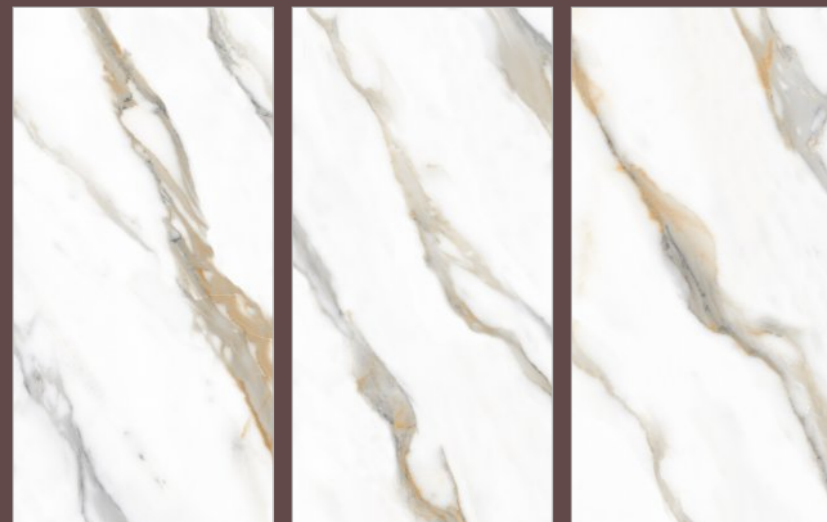

ROCK
GRANITO

JEWEL
Collection

TILES NAME :
ROCK 1007

RANDOM :
03

FINISH :
**HIGHGLOSS
+ GLODEN CARVING**

SIZE :
600X1200MM