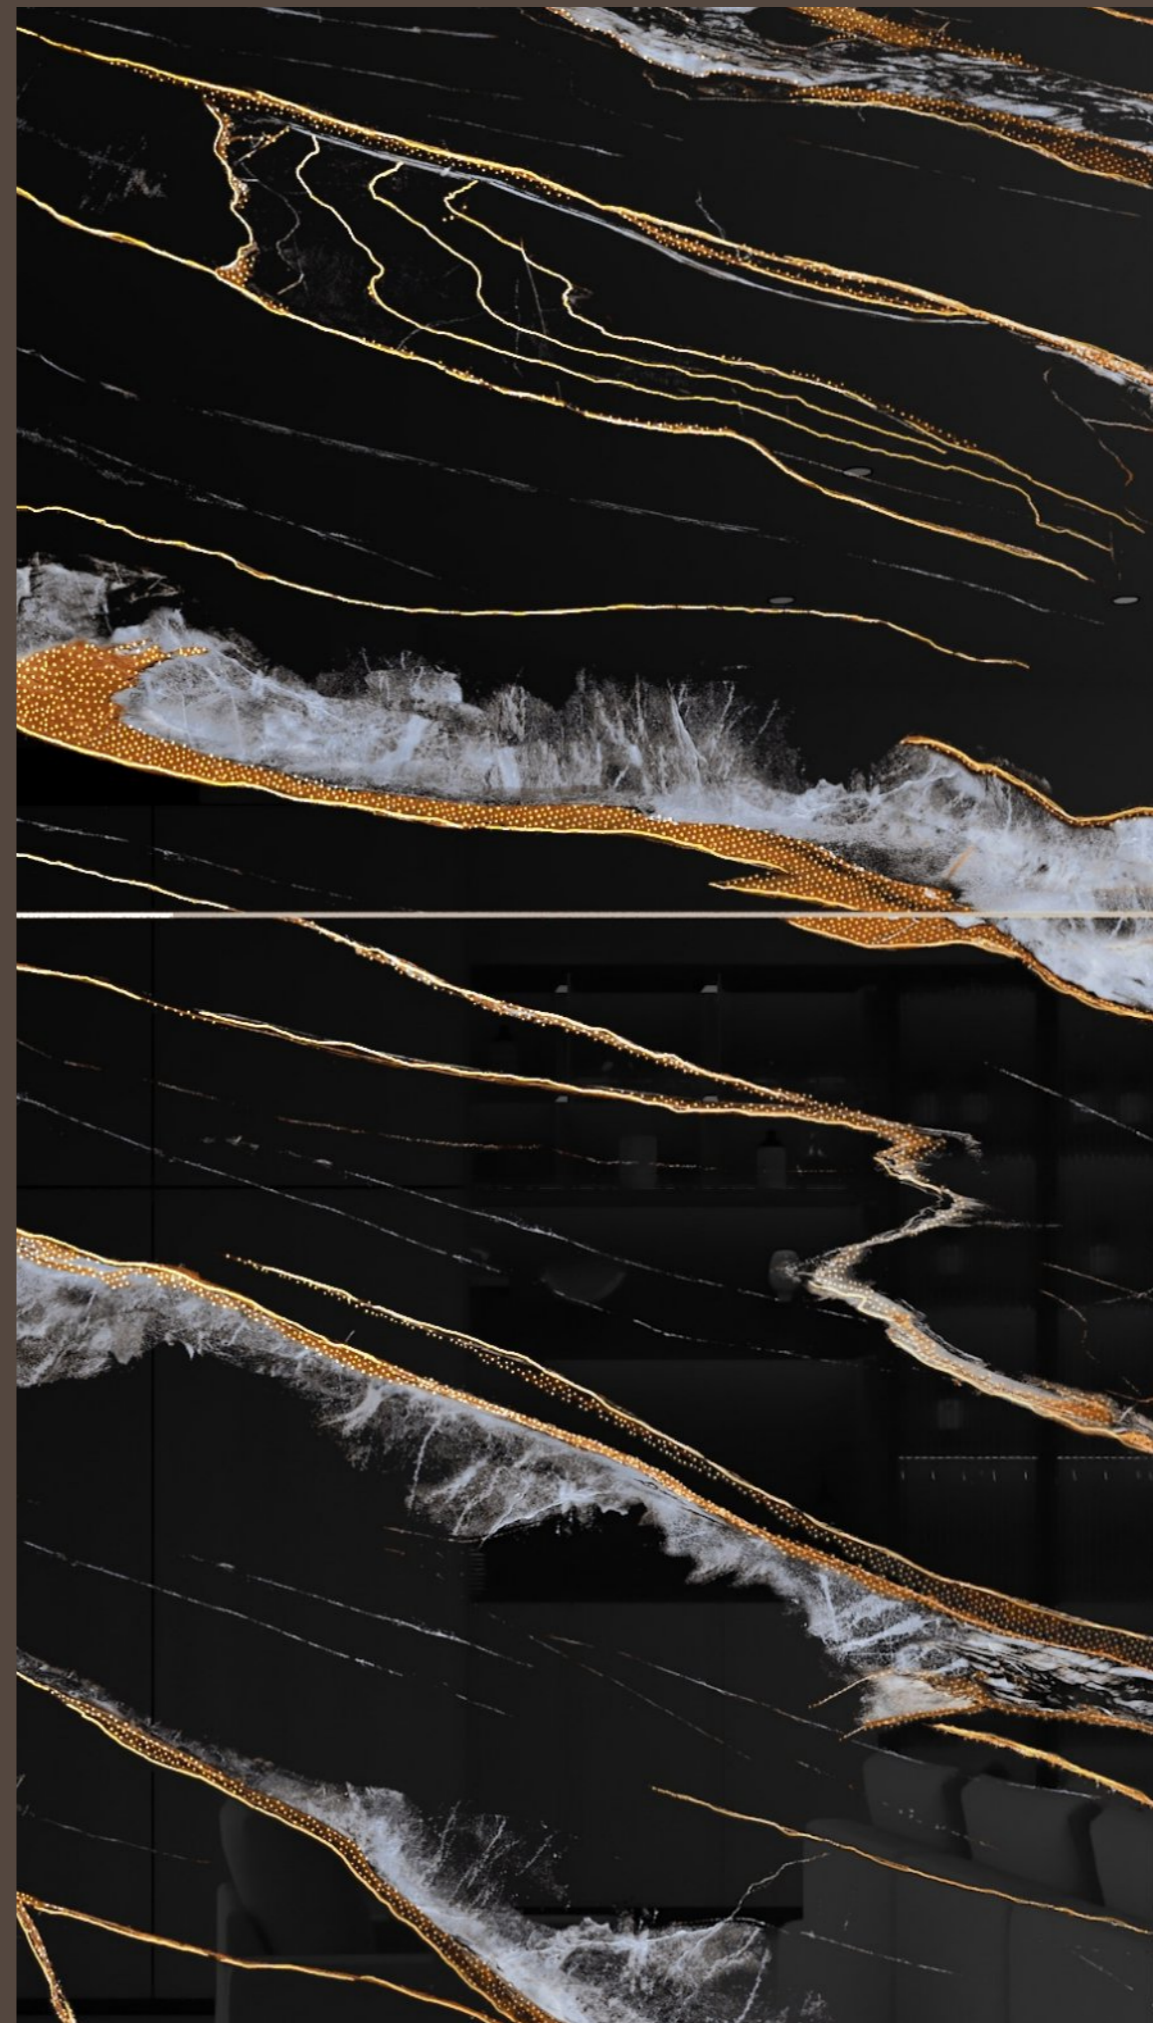

[Back To Index](#)