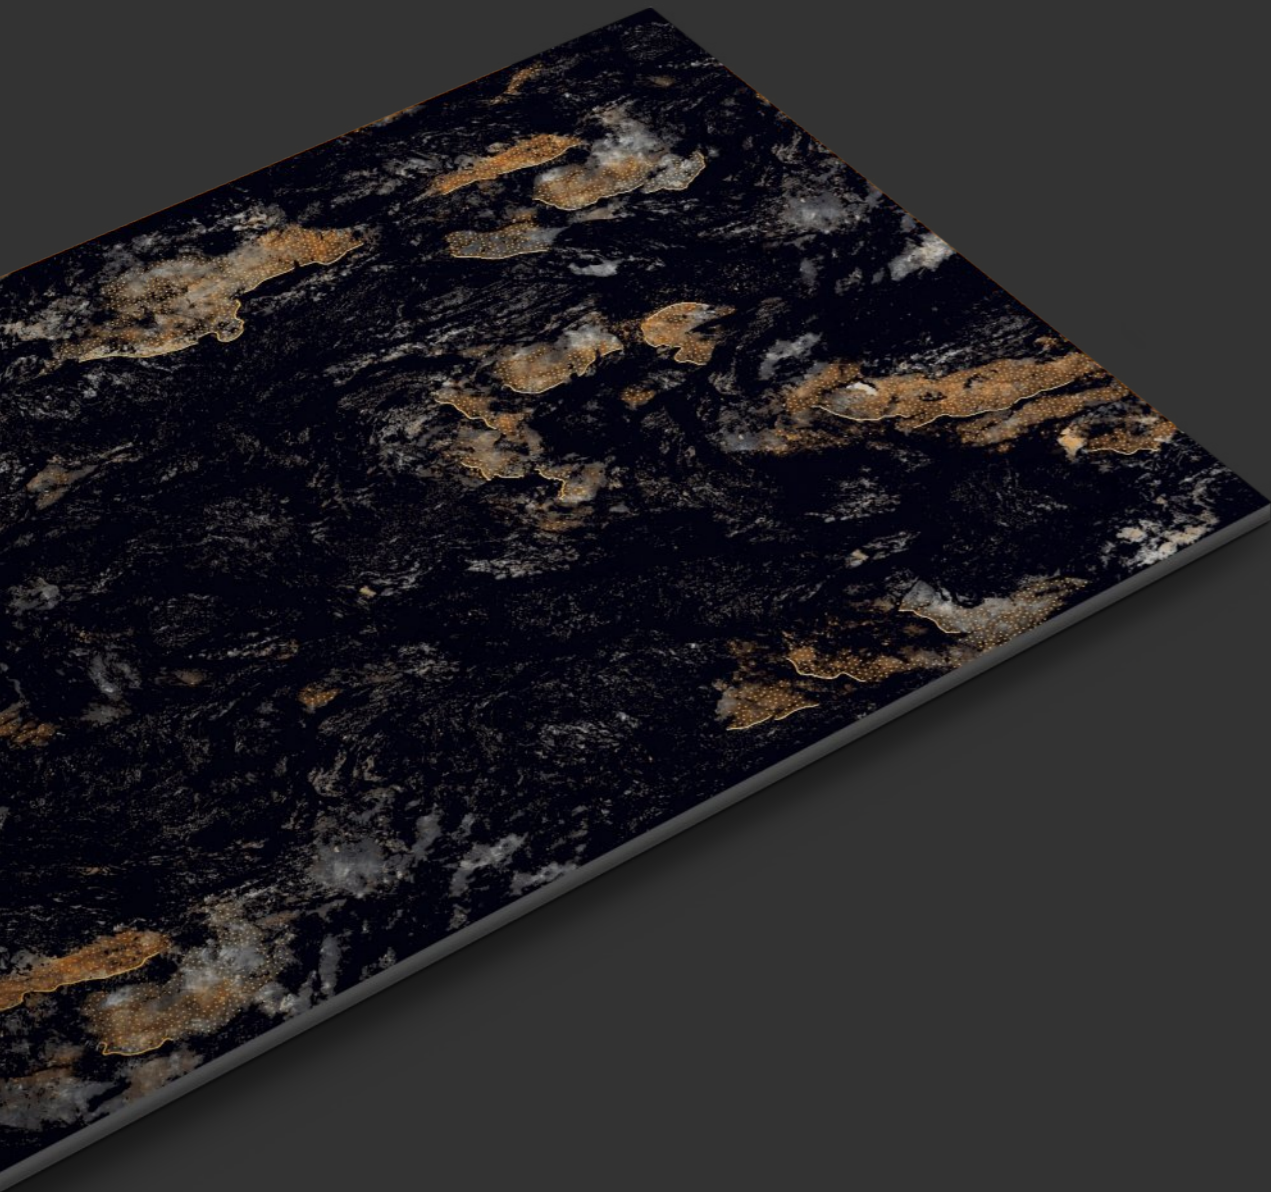

ROCK
GRANITO

JEWEL
Collection

TILES NAME :
ROCK 2027

RANDOM :
01 - ENDLESS

FINISH :
**HIGHGLOSS
+ GLODEN CARVING**

SIZE :
600X1200MM