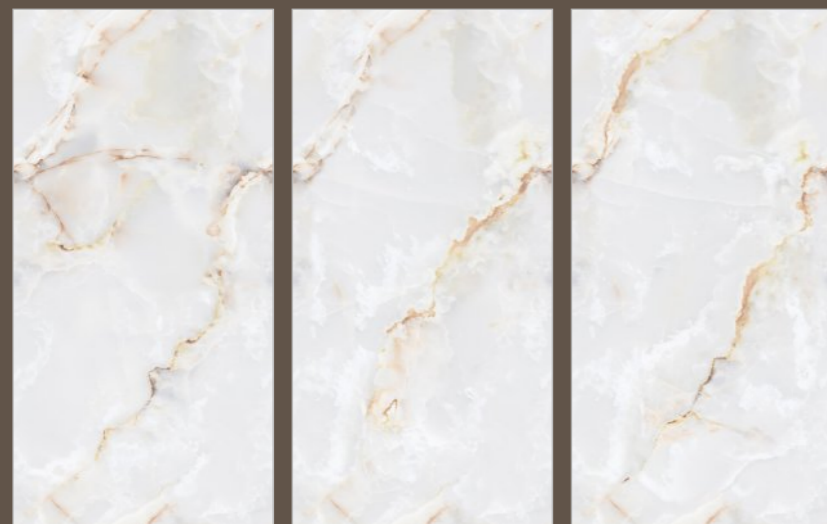

ROCK
GRANITO

JEWEL
Collection

TILES NAME :
ROCK 1032

RANDOM :
03

FINISH :
**HIGHGLOSS
+ GLODEN CARVING**

SIZE :
600X1200MM