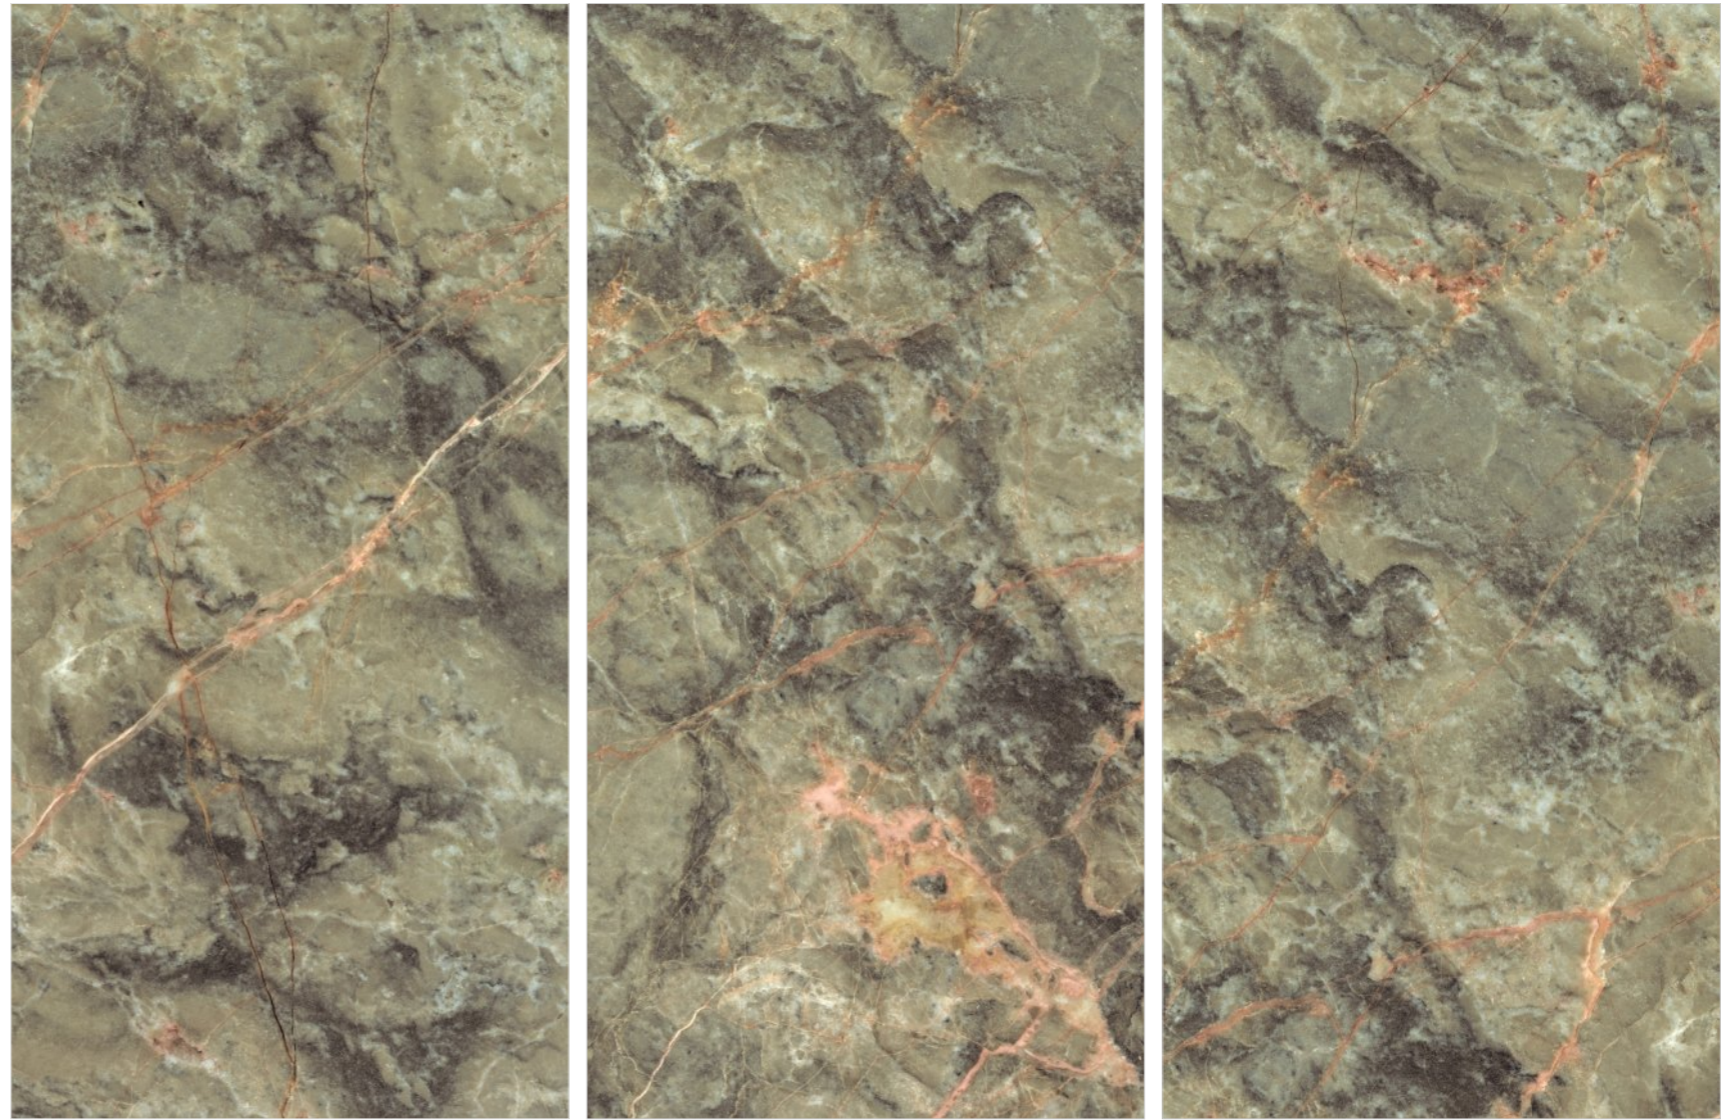

format- **600x1200mm / 2'x4'**
surface- **Golden Carving**
random- **03**