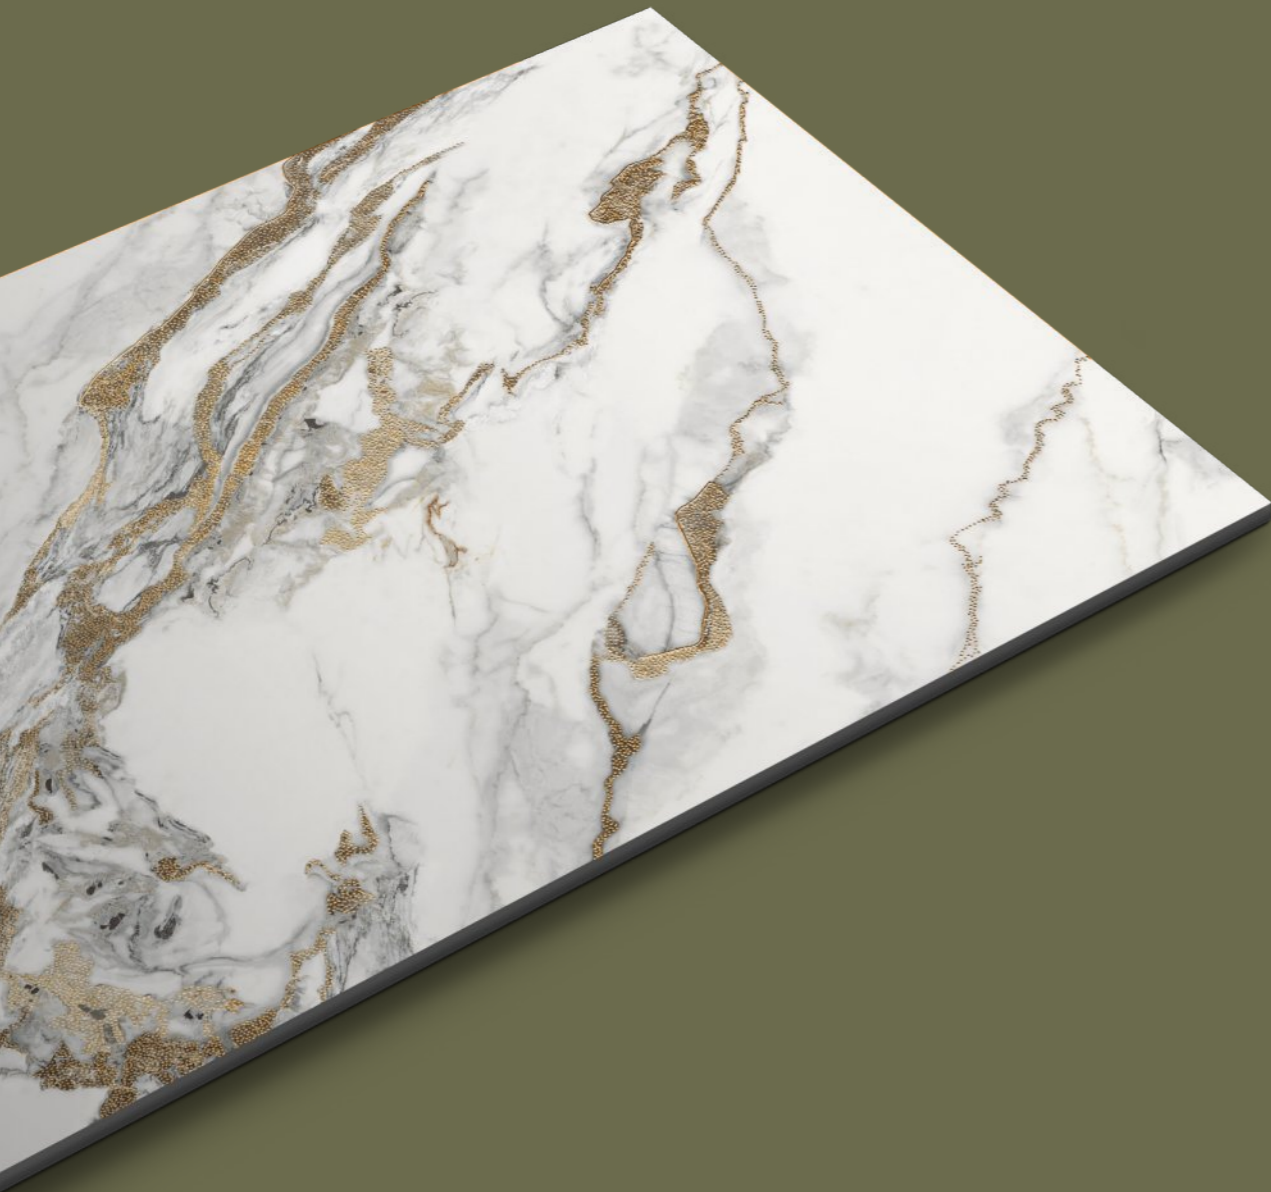

ROCK
GRANITO

JEWEL
Collection

TILES NAME :
ROCK 1020

RANDOM :
04

FINISH :
**HIGHGLOSS
+ GOLDEN CARVING**

SIZE :
600X1200MM

[Back To Index](#)