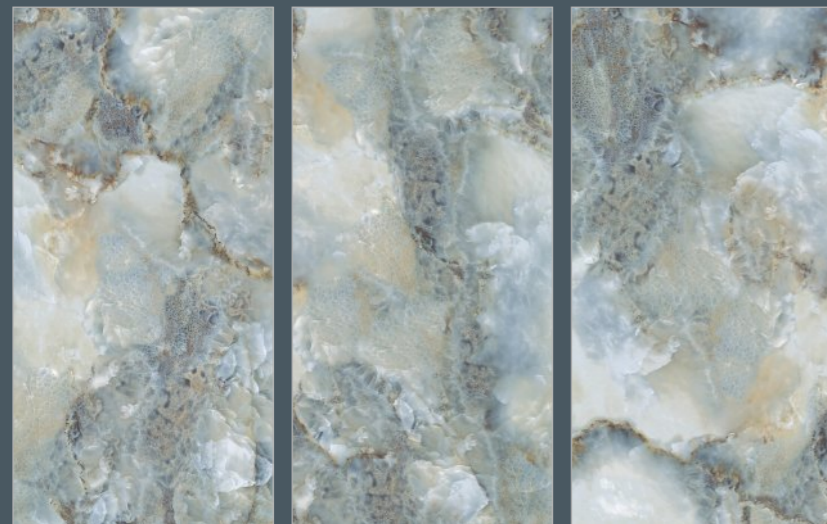

ROCK
GRANITO

JEWEL
Collection

TILES NAME :
ROCK 1039

RANDOM :
03

FINISH :
**HIGHGLOSS
+ GLODEN CARVING**

SIZE :
600X1200MM