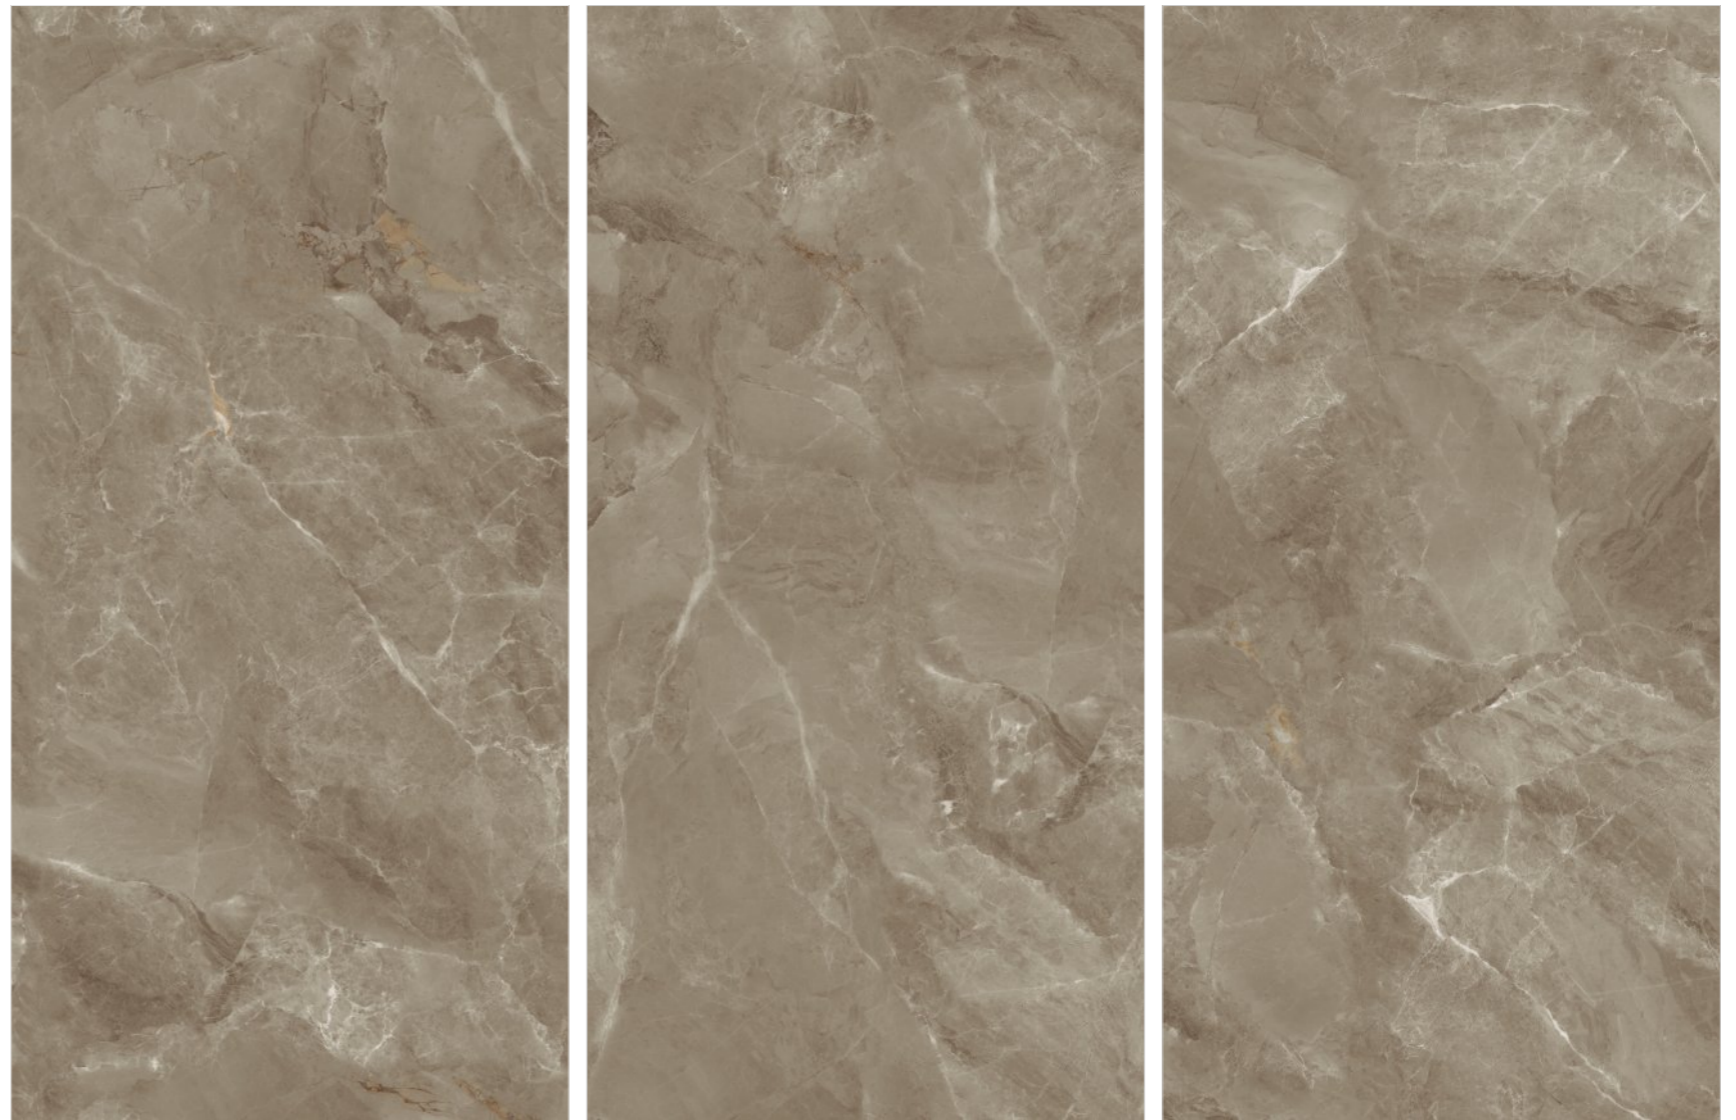

format- **600x1200mm / 2'x4'**
surface- **Golden Carving**
random- **03**