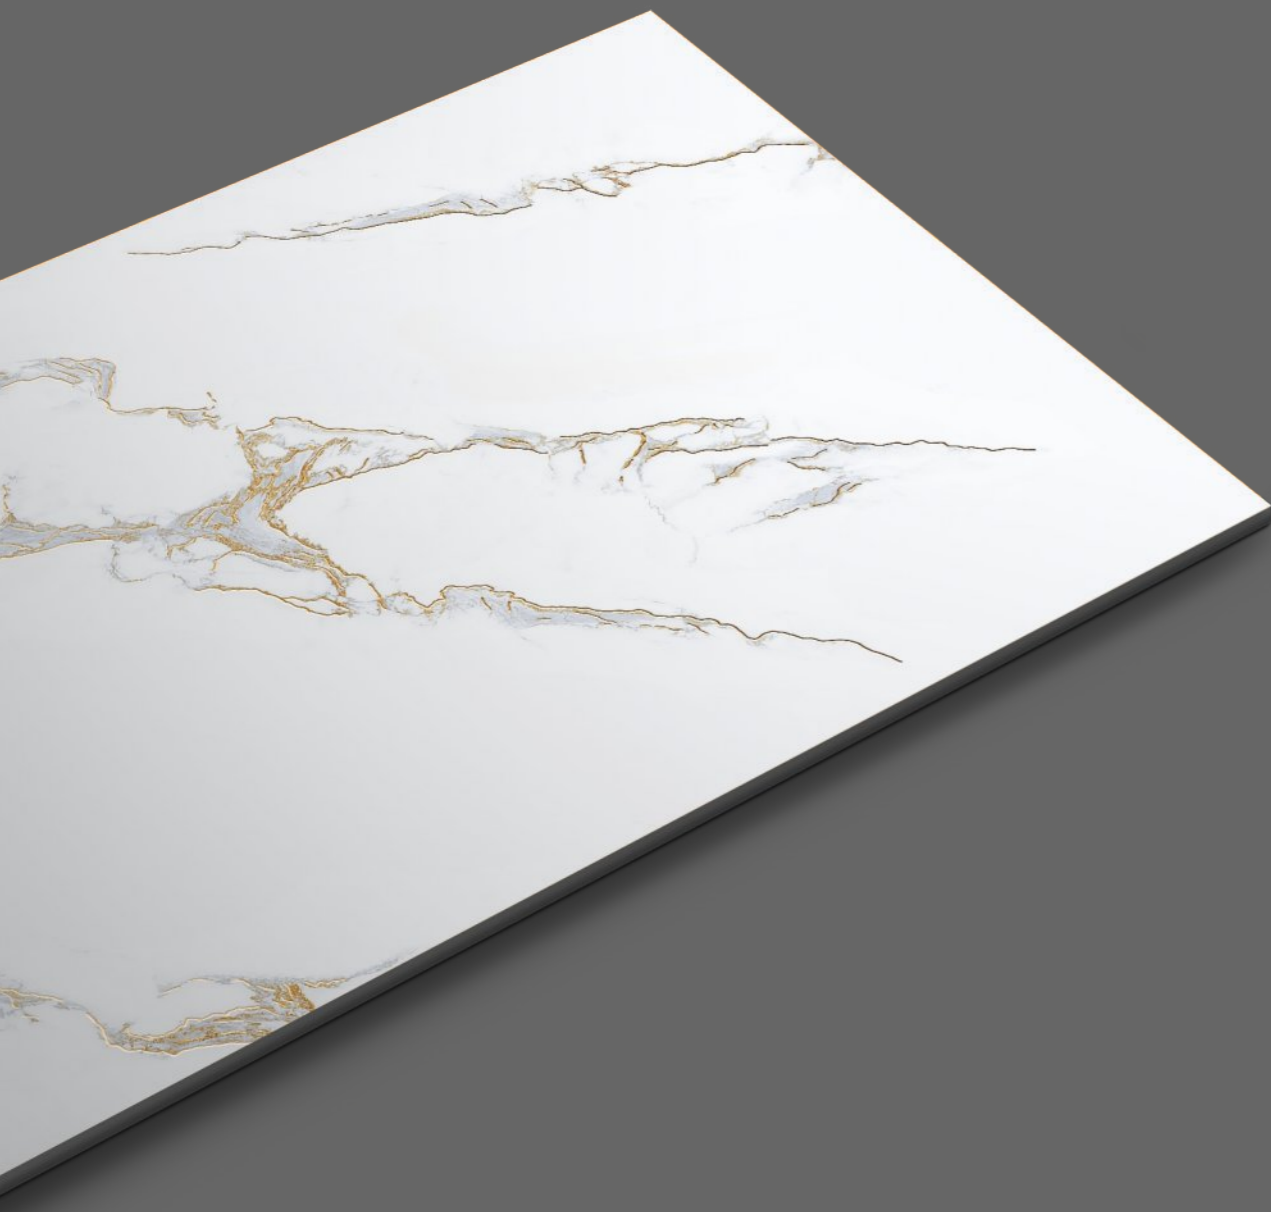

ROCK
GRANITO

JEWEL
Collection

TILES NAME :
ROCK 1029

RANDOM :
01 - ENDLESS

FINISH :
**HIGHGLOSS
+ GOLDEN CARVING**

SIZE :
600X1200MM