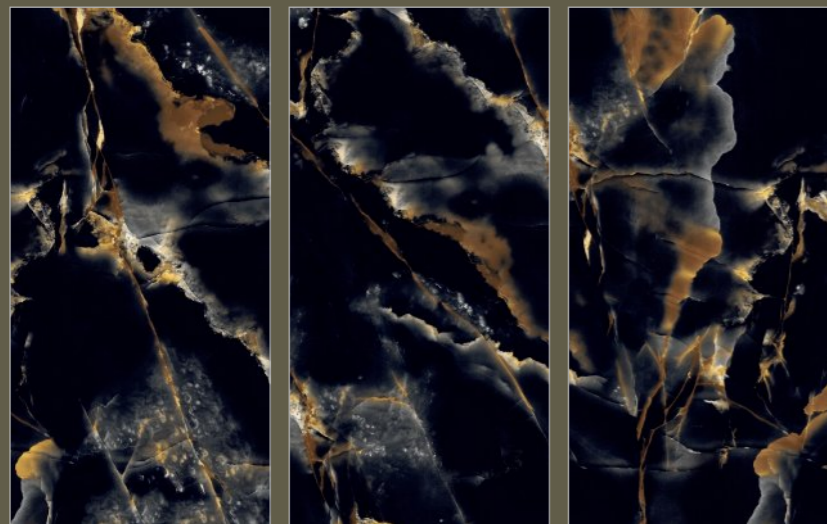

ROCK
GRANITO

JEWEL
Collection
V

TILES NAME :
ROCK 2002

RANDOM :
03

FINISH :
**HIGHGLOSS
+ GLODEN CARVING**

SIZE :
600X1200MM