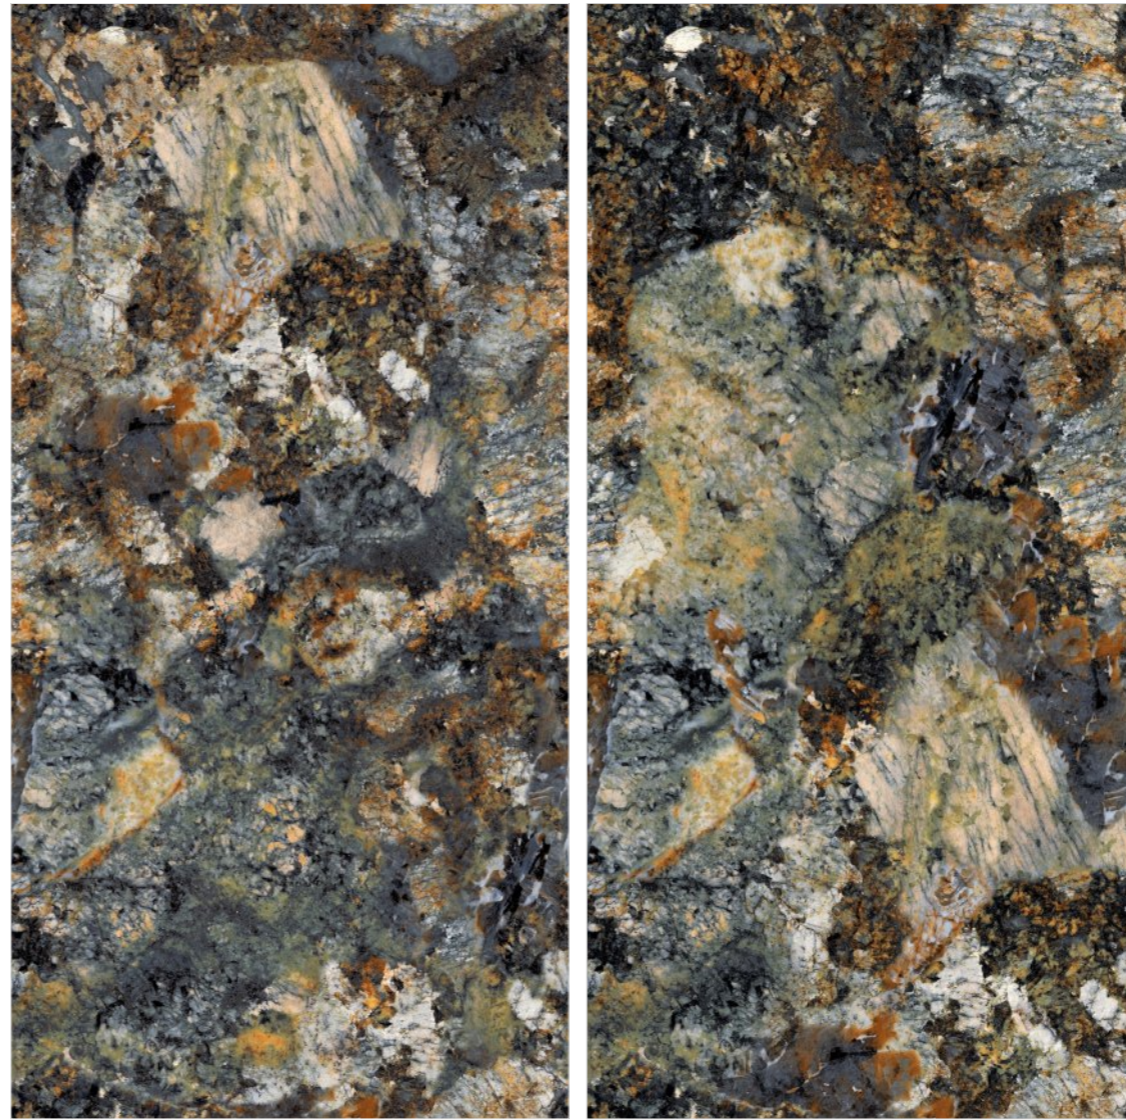

format- **600x1200mm / 2'x4'**
surface- **Golden Carving**
random- **02**