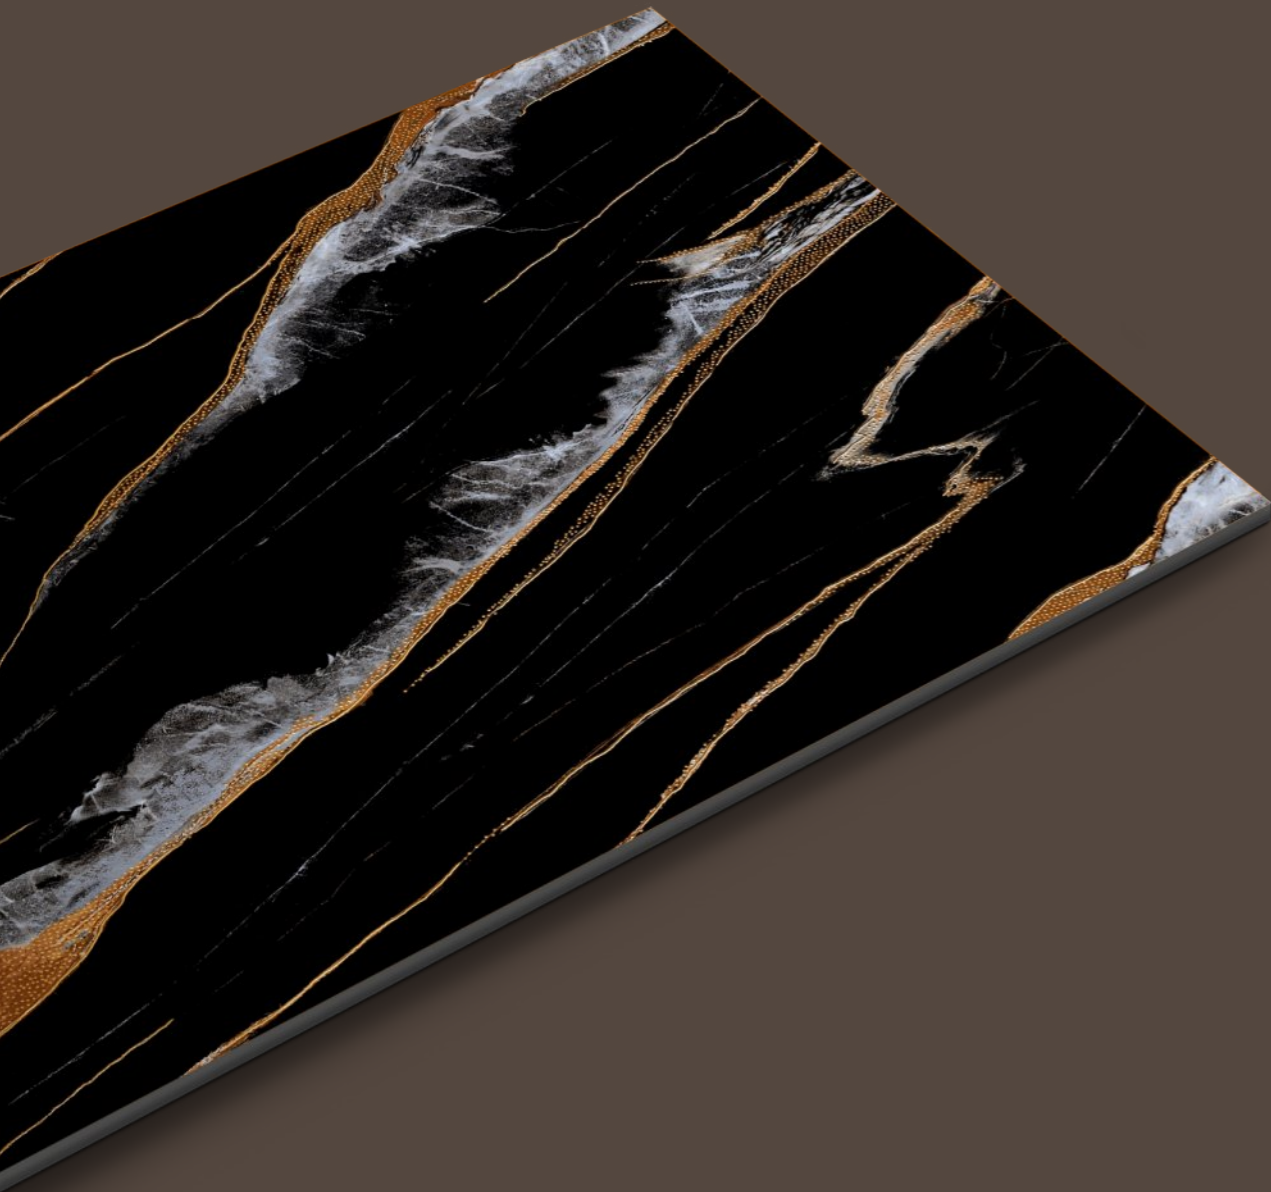

ROCK
GRANITO

JEWEL
Collection
V

TILES NAME :
ROCK 2013

RANDOM :
01 - ENDLESS

FINISH :
**HIGHGLOSS
+ GLODEN CARVING**

SIZE :
600X1200MM