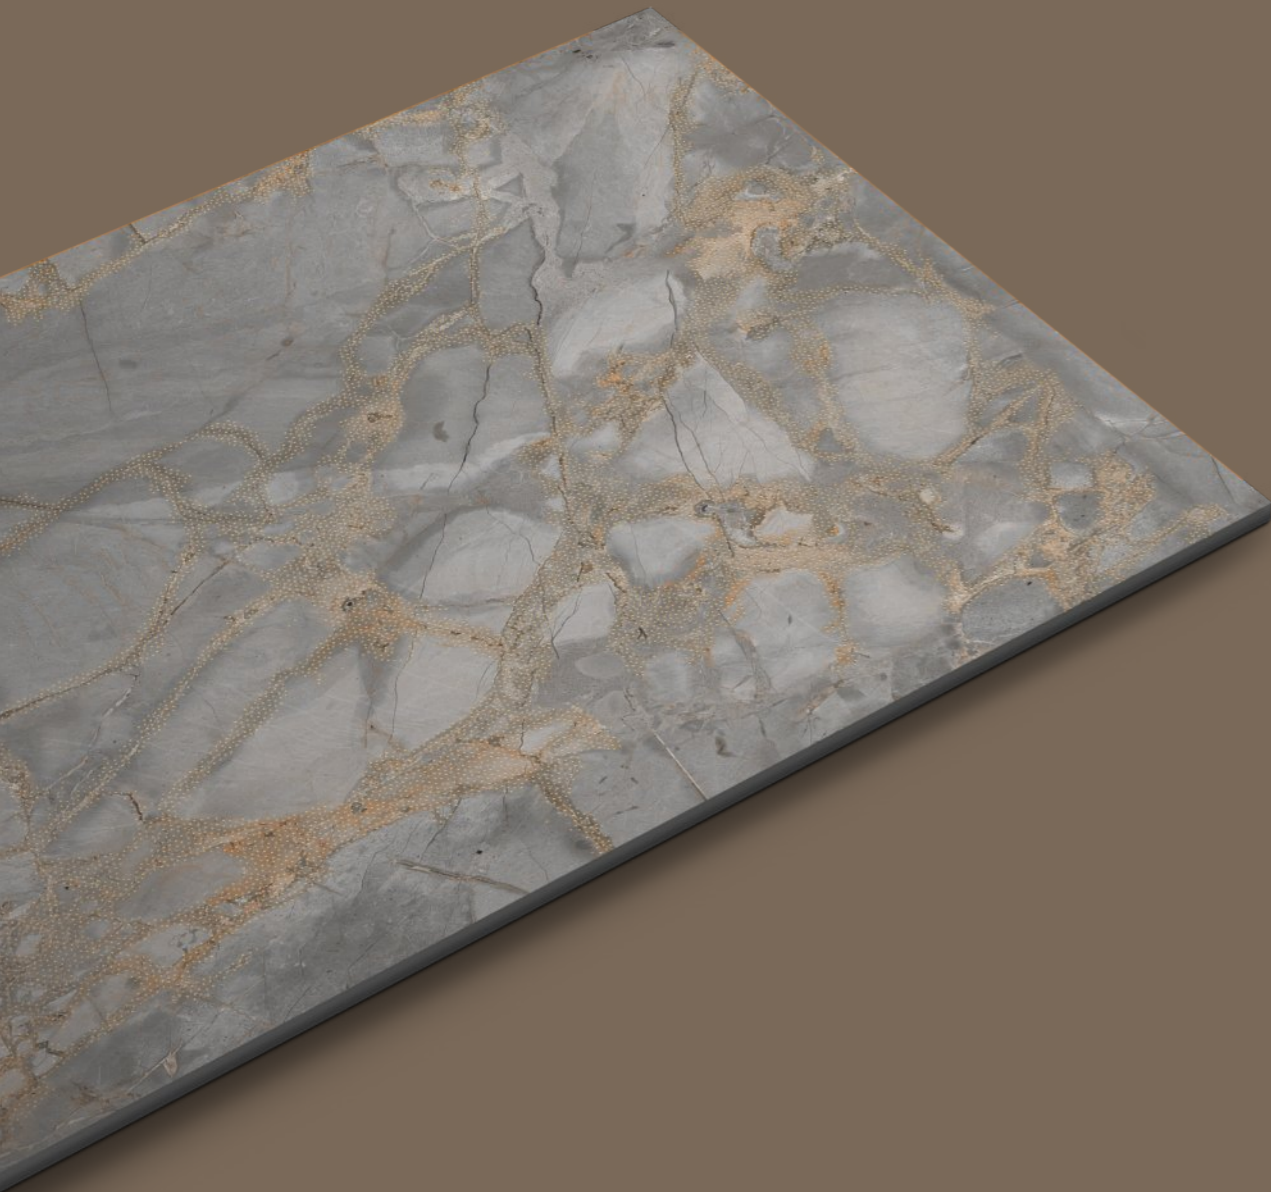

ROCK
GRANITO

JEWEL
Collection

TILES NAME :
ROCK 1038

RANDOM :
03

FINISH :
**HIGHGLOSS
+ GLODEN CARVING**

SIZE :
600X1200MM