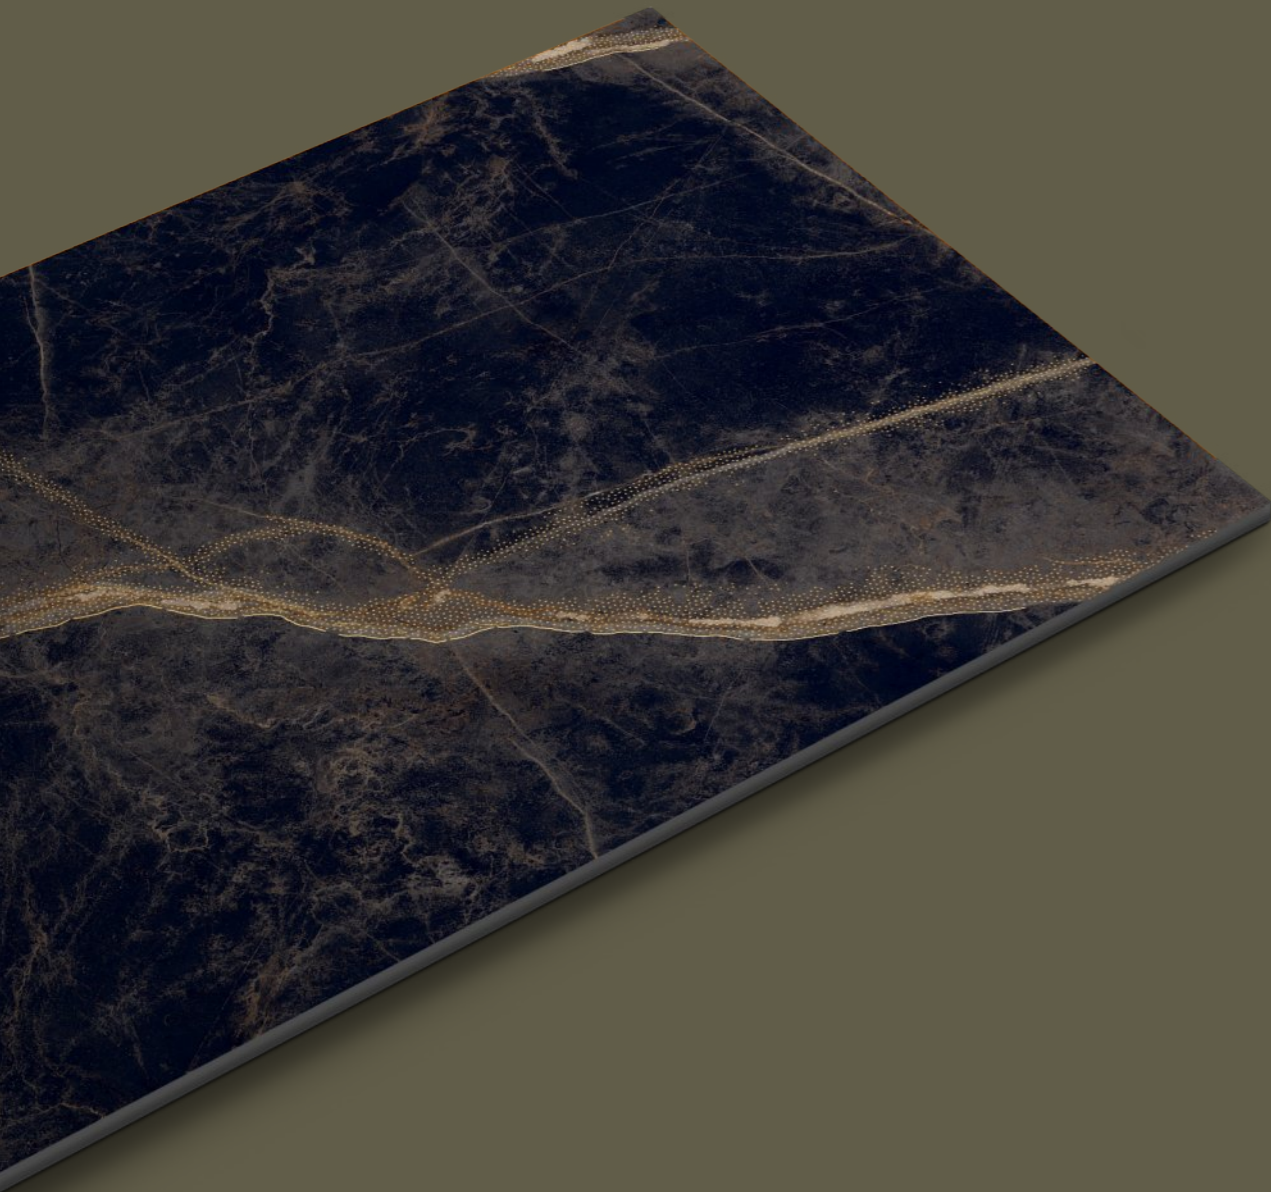

ROCK
GRANITO

JEWEL
Collection

TILES NAME :
ROCK 2022

RANDOM :
01 - ENDLESS

FINISH :
**HIGHGLOSS
+ GOLDEN CARVING**

SIZE :
600X1200MM