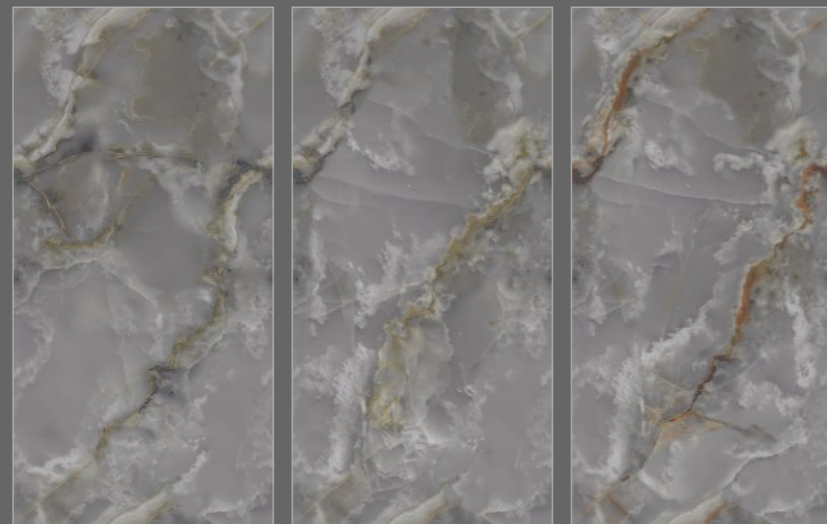

ROCK
GRANITO

JEWEL
Collection

TILES NAME :
ROCK 1034

RANDOM :
03

FINISH :
**HIGHGLOSS
+ GLODEN CARVING**

SIZE :
600X1200MM