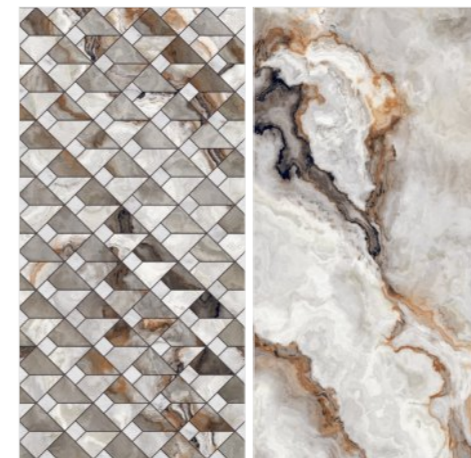

wall - **1009 HL / 600x1200mm / Golden Carving**
floor- **1009 Light / 600x1200mm / Golden Carving**