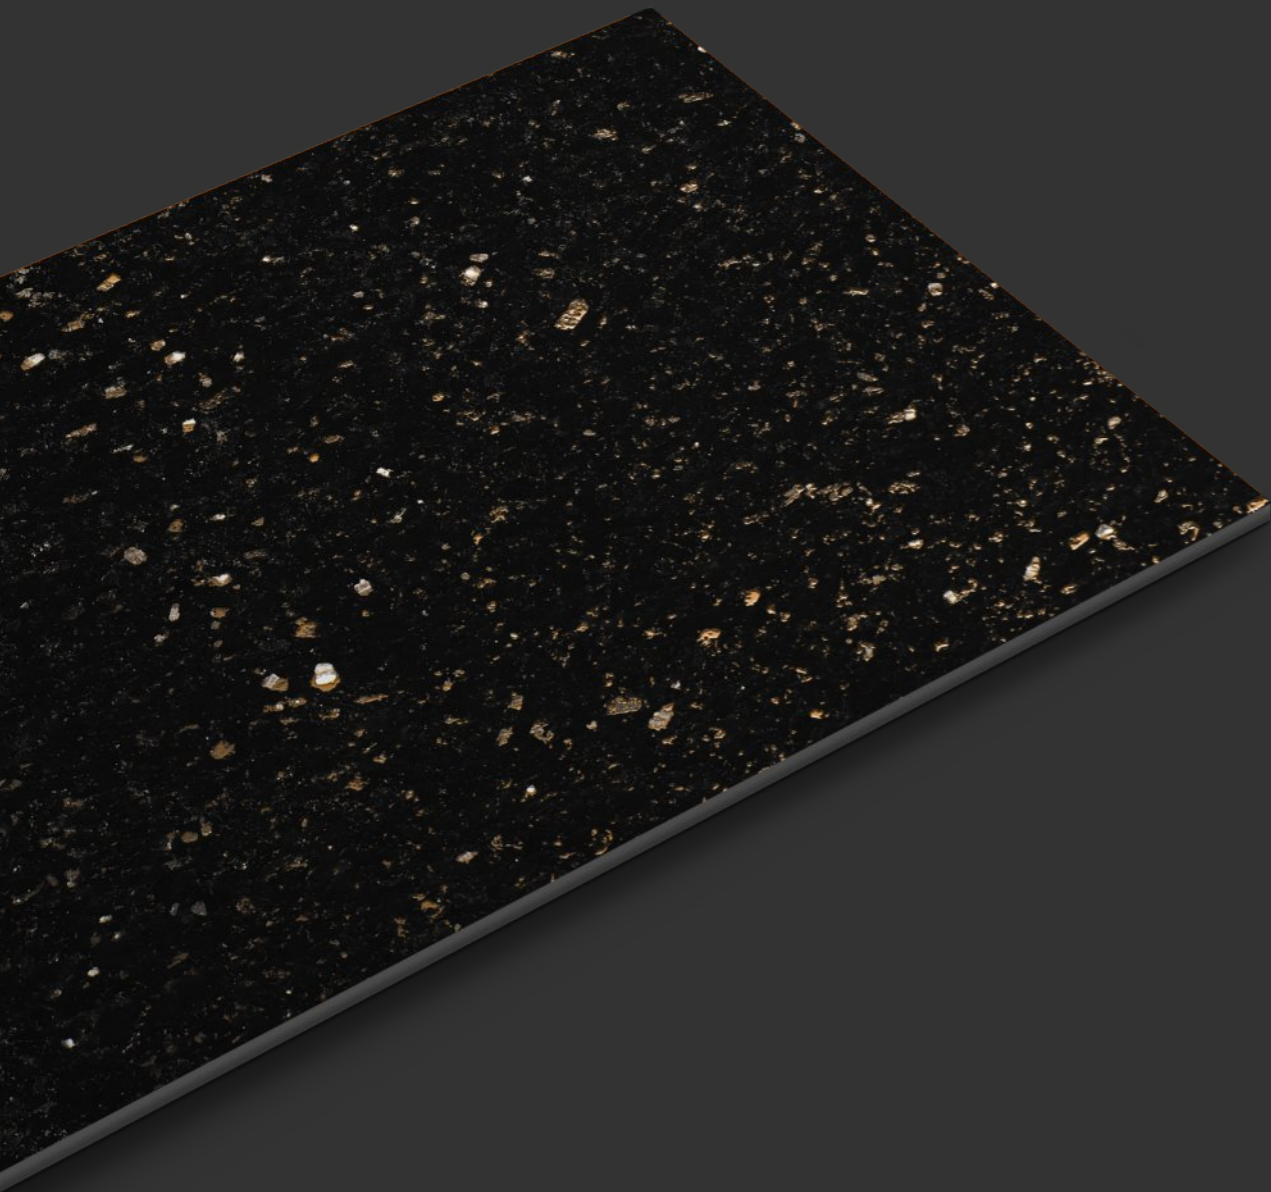

ROCK
GRANITO

JEWEL
Collection
V

TILES NAME :
ROCK 2004

RANDOM :
01 - ENDLESS

FINISH :
**HIGHGLOSS
+ GLODEN CARVING**

SIZE :
600X1200MM

[Back To Index](#)