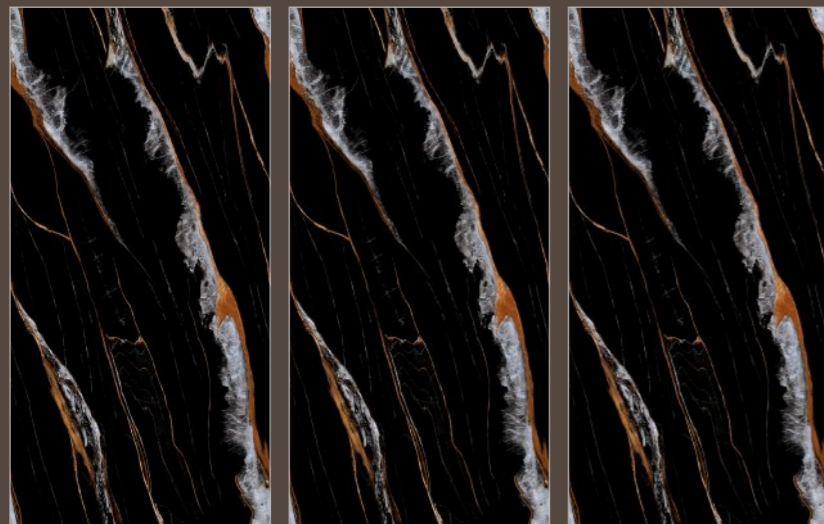

ROCK
GRANITO

JEWEL
Collection
V

TILES NAME :
ROCK 2013

RANDOM :
01 - ENDLESS

FINISH :
**HIGHGLOSS
+ GLODEN CARVING**

SIZE :
600X1200MM