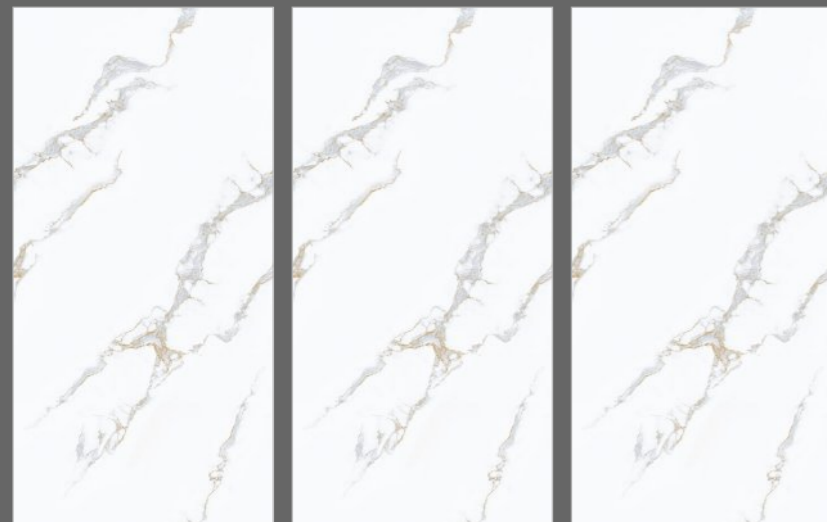

ROCK
GRANITO

JEWEL
Collection

TILES NAME :
ROCK 1029

RANDOM :
01 - ENDLESS

FINISH :
**HIGHGLOSS
+ GOLDEN CARVING**

SIZE :
600X1200MM