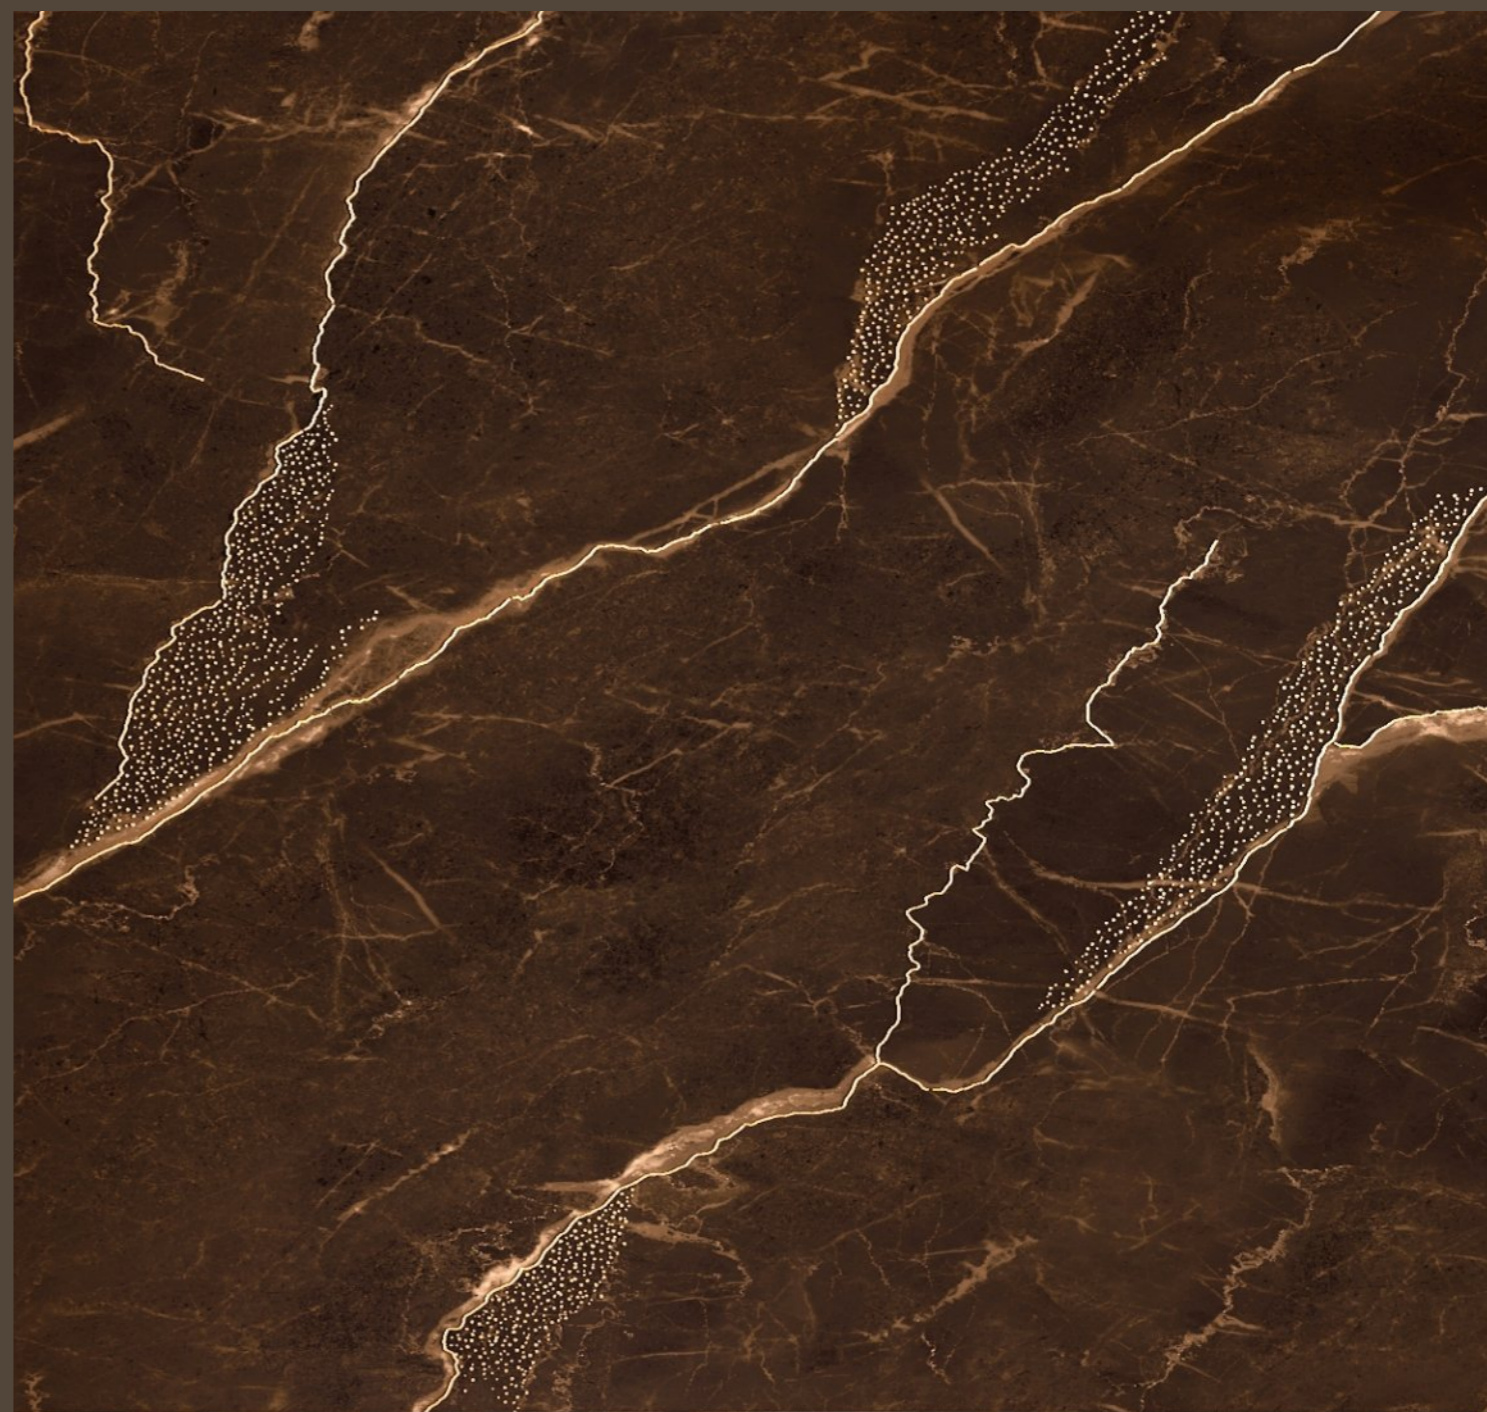

ROCK
GRANITO

JEWEL
Collection

TILES NAME :
ROCK 2003

RANDOM :
01 - ENDLESS

FINISH :
**HIGHGLOSS
+ GLODEN CARVING**

SIZE :
600X1200MM