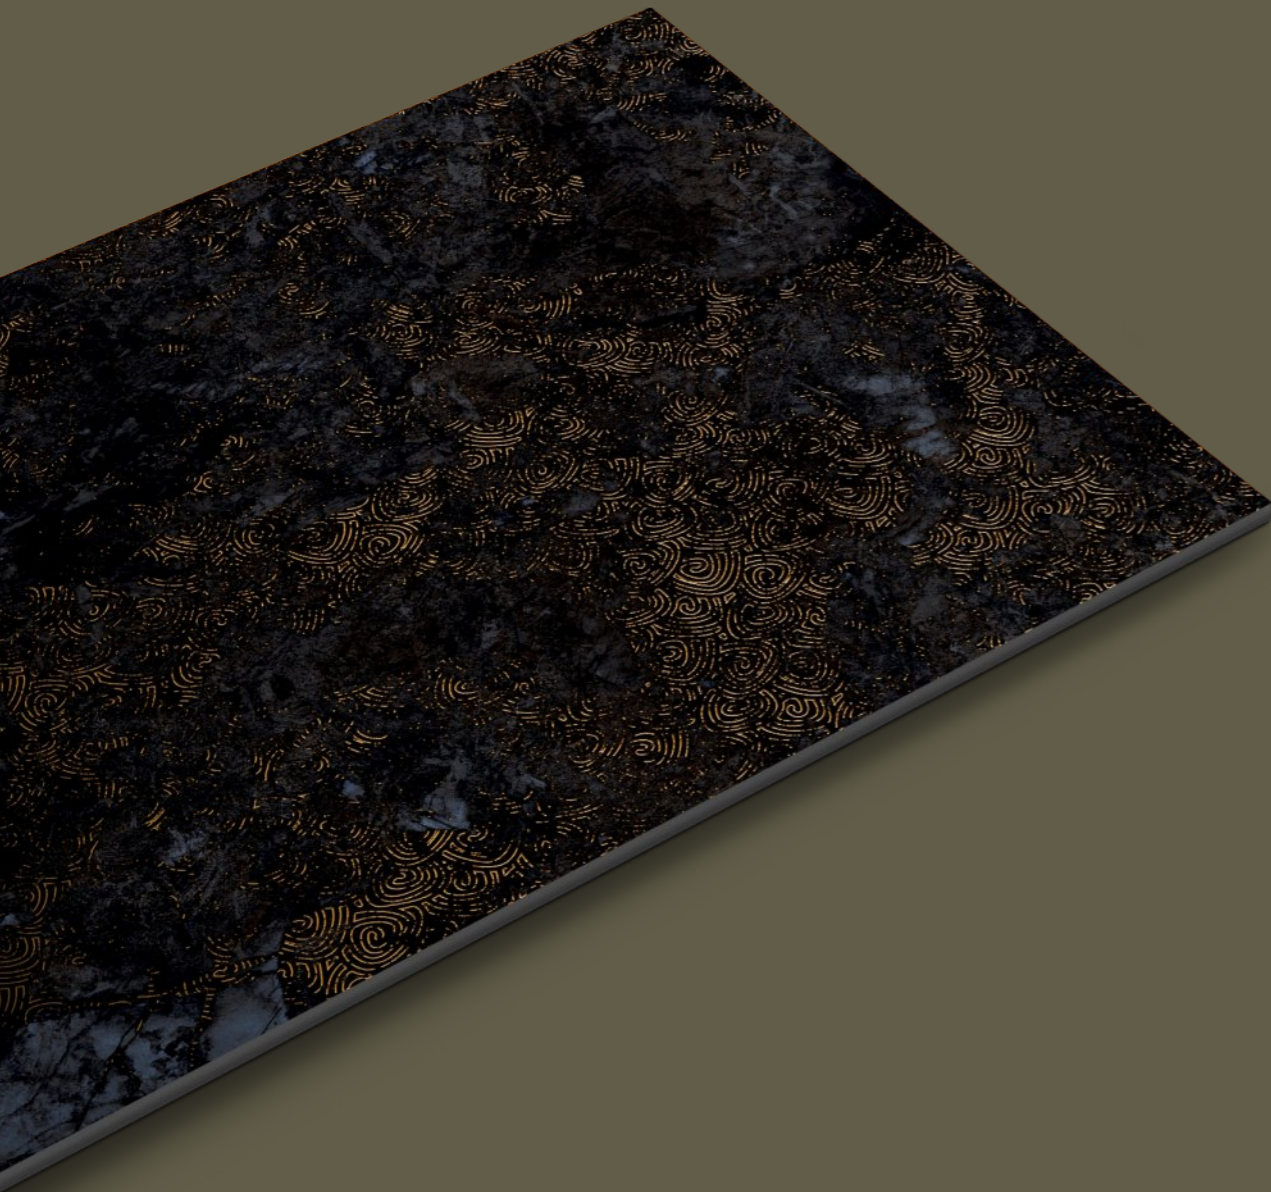

wall - **2018 Dark & HL / 600x1200mm / Golden Carving**
floor- **2018 Dark / 600x1200mm / Golden Carving**

ROCK
GRANITO

JEWEL
Collection

TILES NAME :
ROCK 2020

RANDOM :
01

FINISH :
**HIGHGLOSS
+ GLODEN CARVING**

SIZE :
600X1200MM