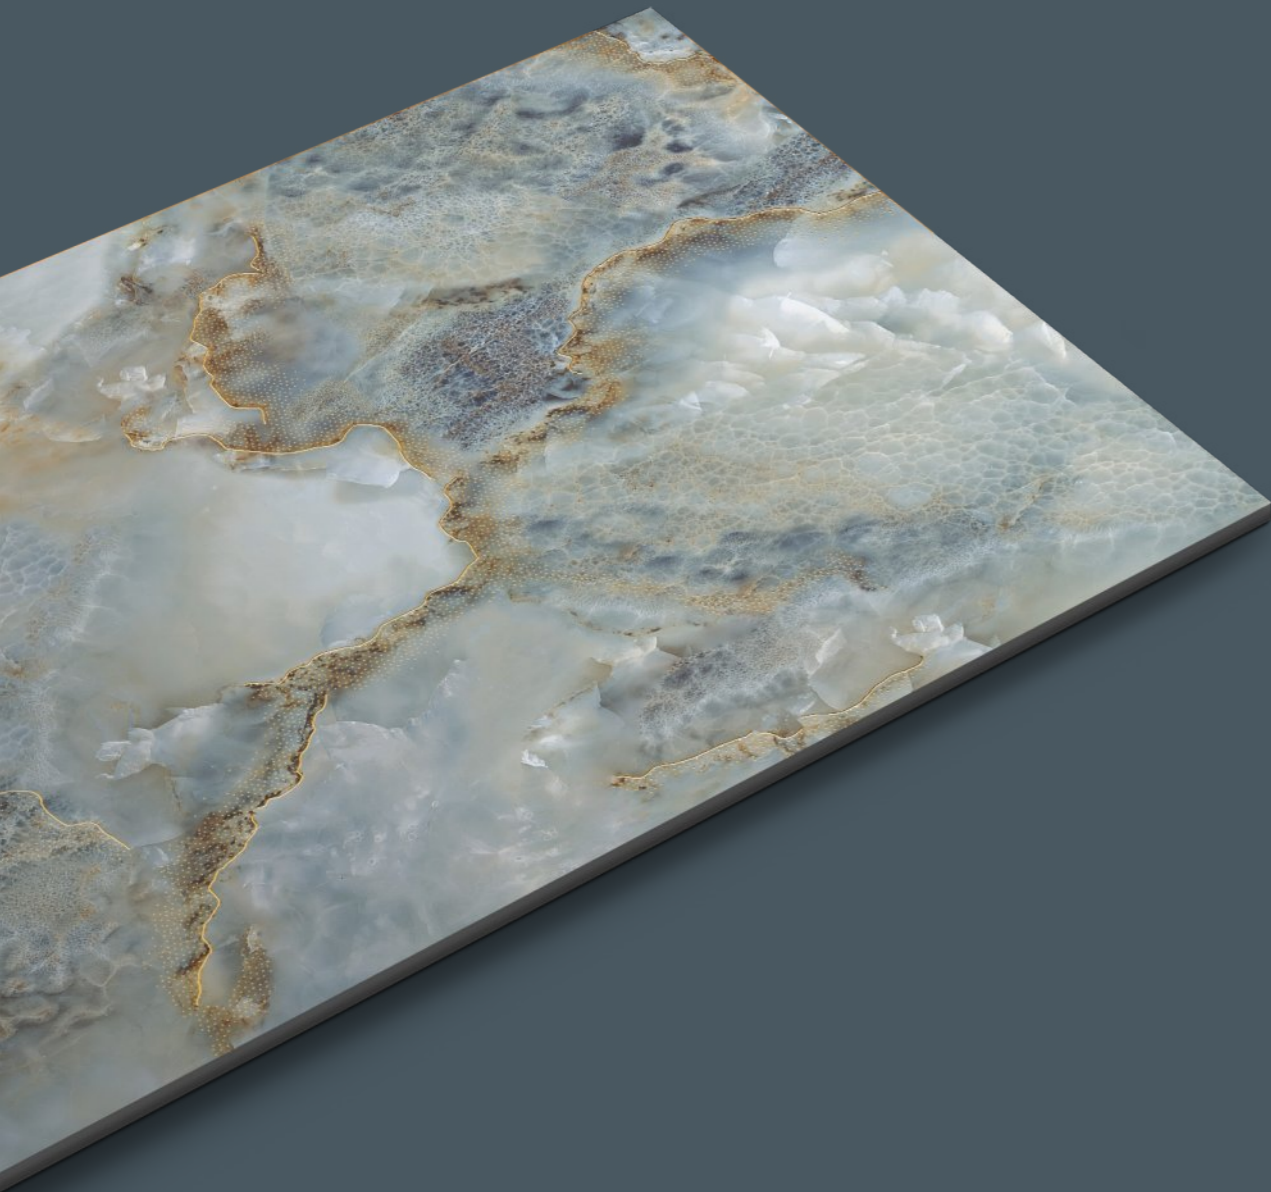

ROCK
GRANITO

JEWEL
Collection

TILES NAME :
ROCK 1039

RANDOM :
03

FINISH :
**HIGHGLOSS
+ GLODEN CARVING**

SIZE :
600X1200MM