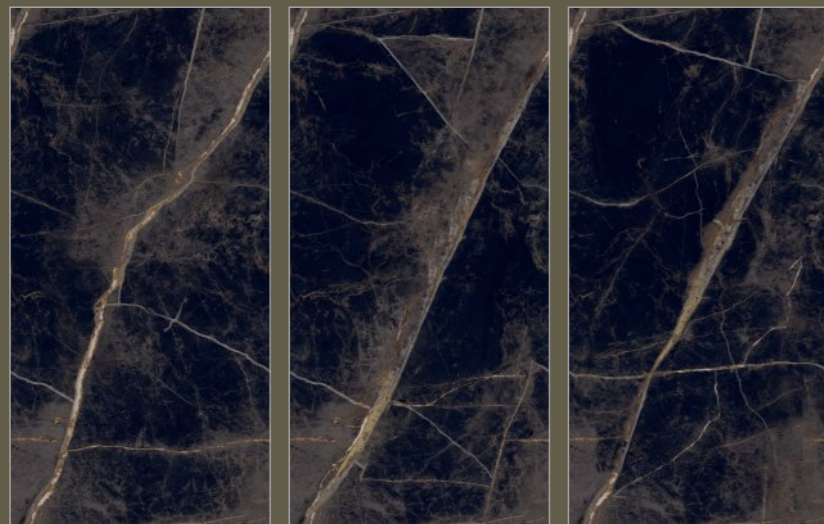

ROCK
GRANITO

JEWEL
Collection

TILES NAME :
ROCK 2022

RANDOM :
01 - ENDLESS

FINISH :
**HIGHGLOSS
+ GOLDEN CARVING**

SIZE :
600X1200MM