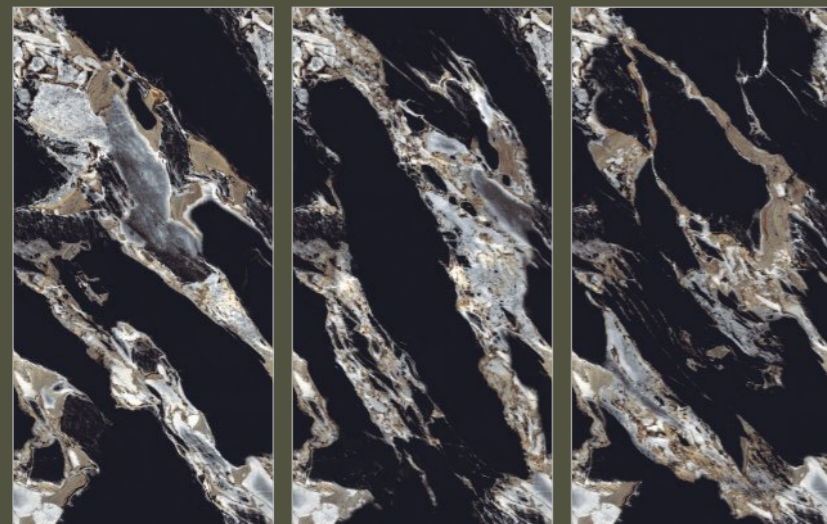

ROCK
GRANITO

JEWEL
Collection

TILES NAME :
ROCK 2025

RANDOM :
03

FINISH :
**HIGHGLOSS
+ GLODEN CARVING**

SIZE :
600X1200MM

[Back To Index](#)