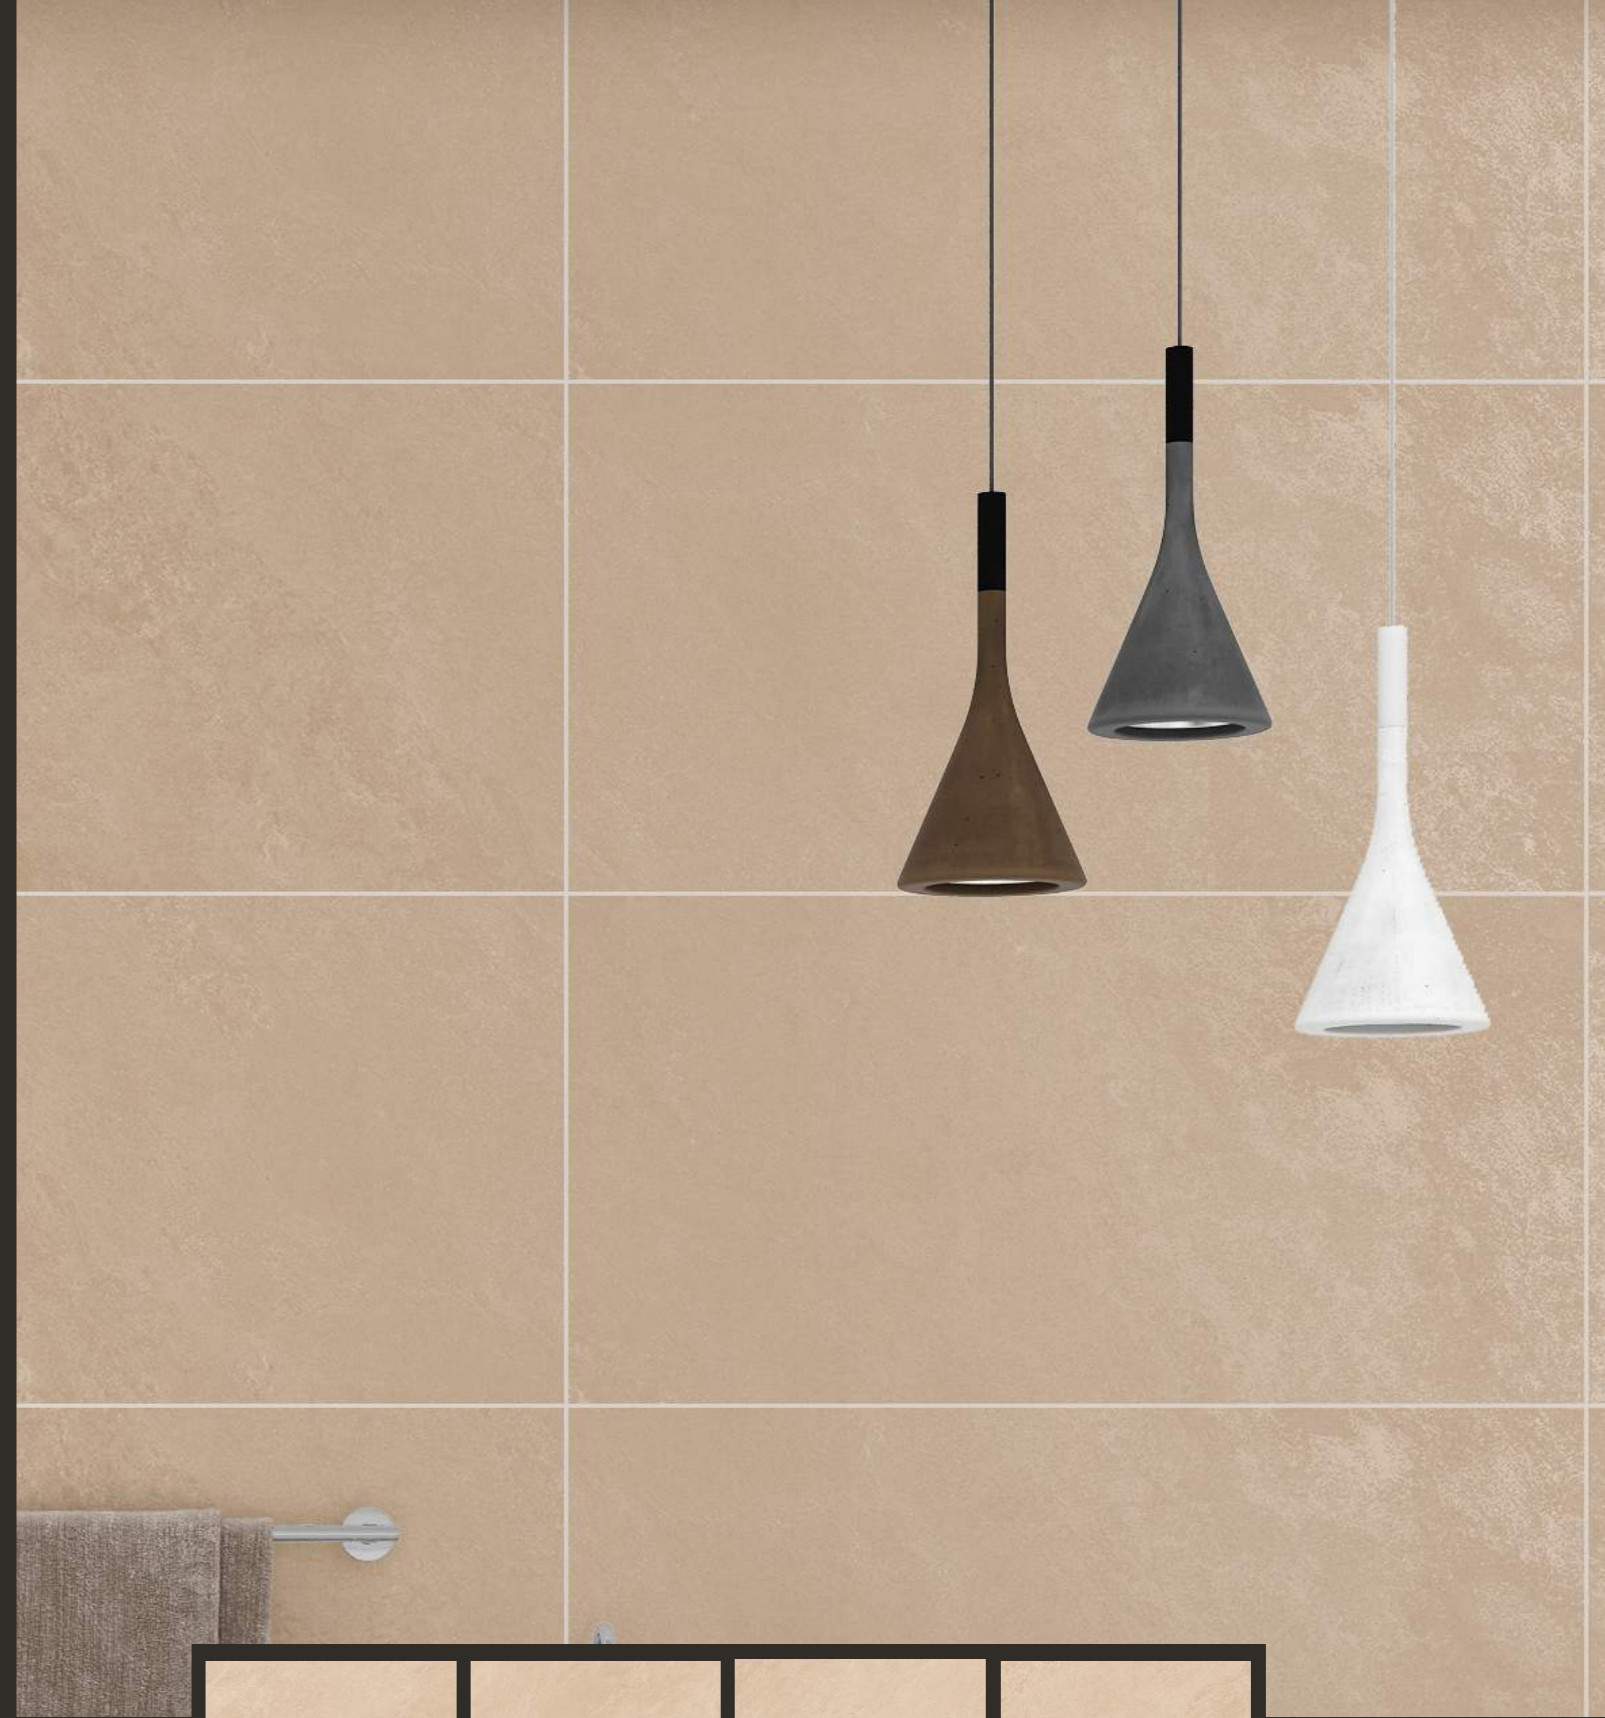

4 Randoms

600x1200mm

Carving  
Surface

**ANTRACITA  
BEIGE**

600x1200mm

Carving  
Surface

**4**  
Randoms

**ANTRACITA  
BROWN**