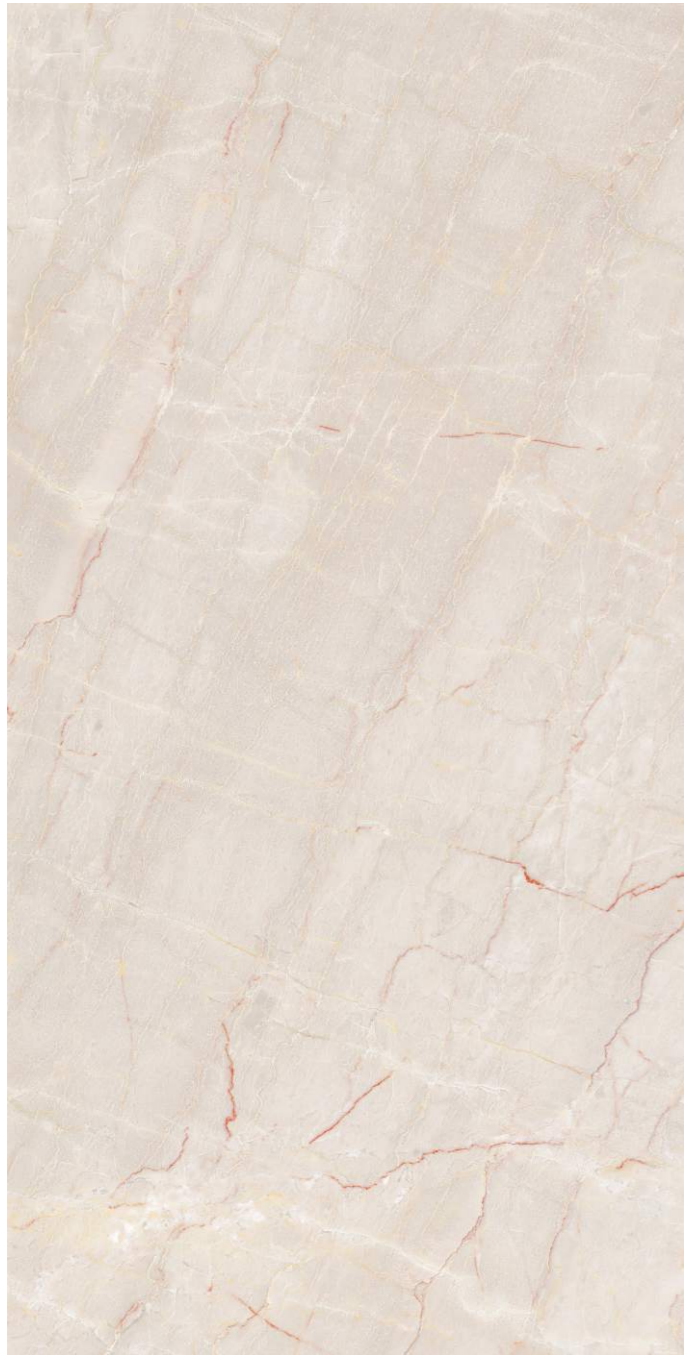

4 Randoms

600x1200mm

Carving  
Surface

**ATLAS  
BIANCO**

600x1200mm

Carving  
Surface

**4**  
Randoms

**ATLAS  
BEIGE**