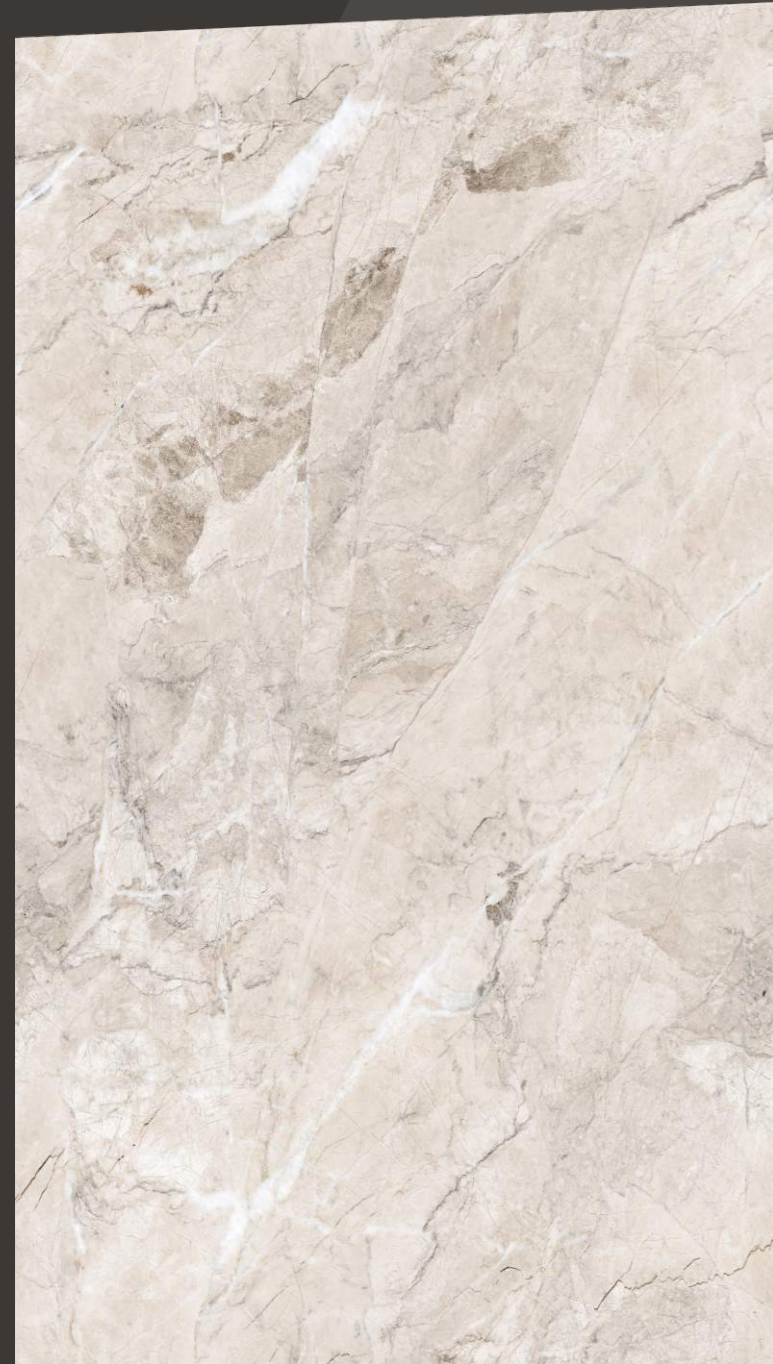

**PERLATO  
ROYAL**

600x1200mm

Carving  
Surface

**4**  
Randoms

**PICASSO  
GREY**

600x1200mm

Carving  
Surface

**4**  
Randoms