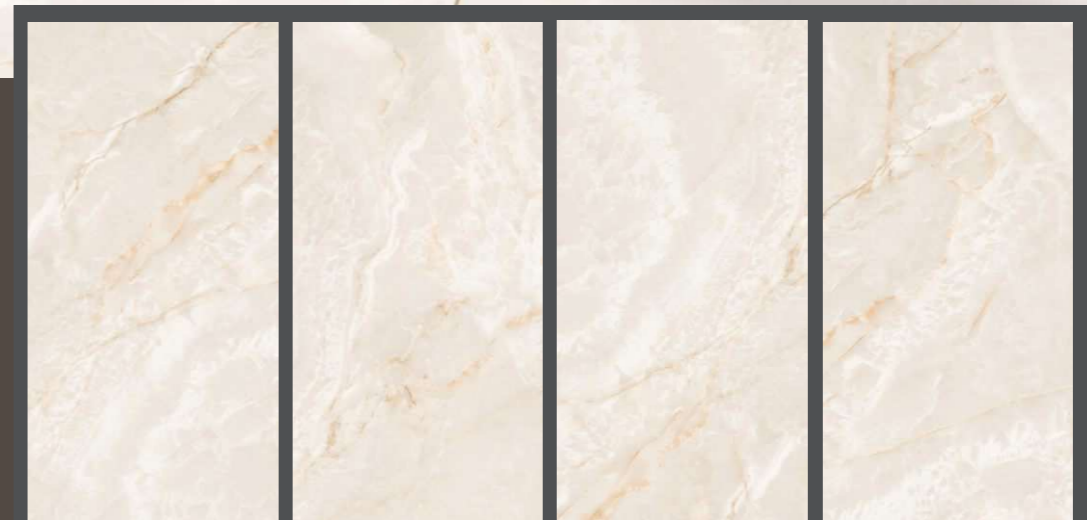

**ONYX
COSTA**

600x1200mm

Glossy
Surface

4
Randoms