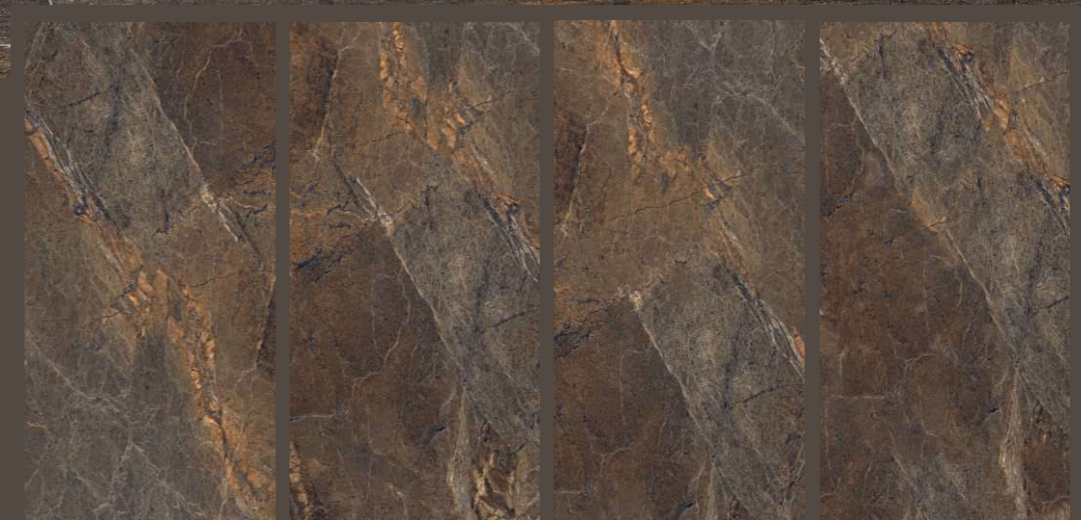

**MILOS
DARK**

600x1200mm

Glossy
Surface