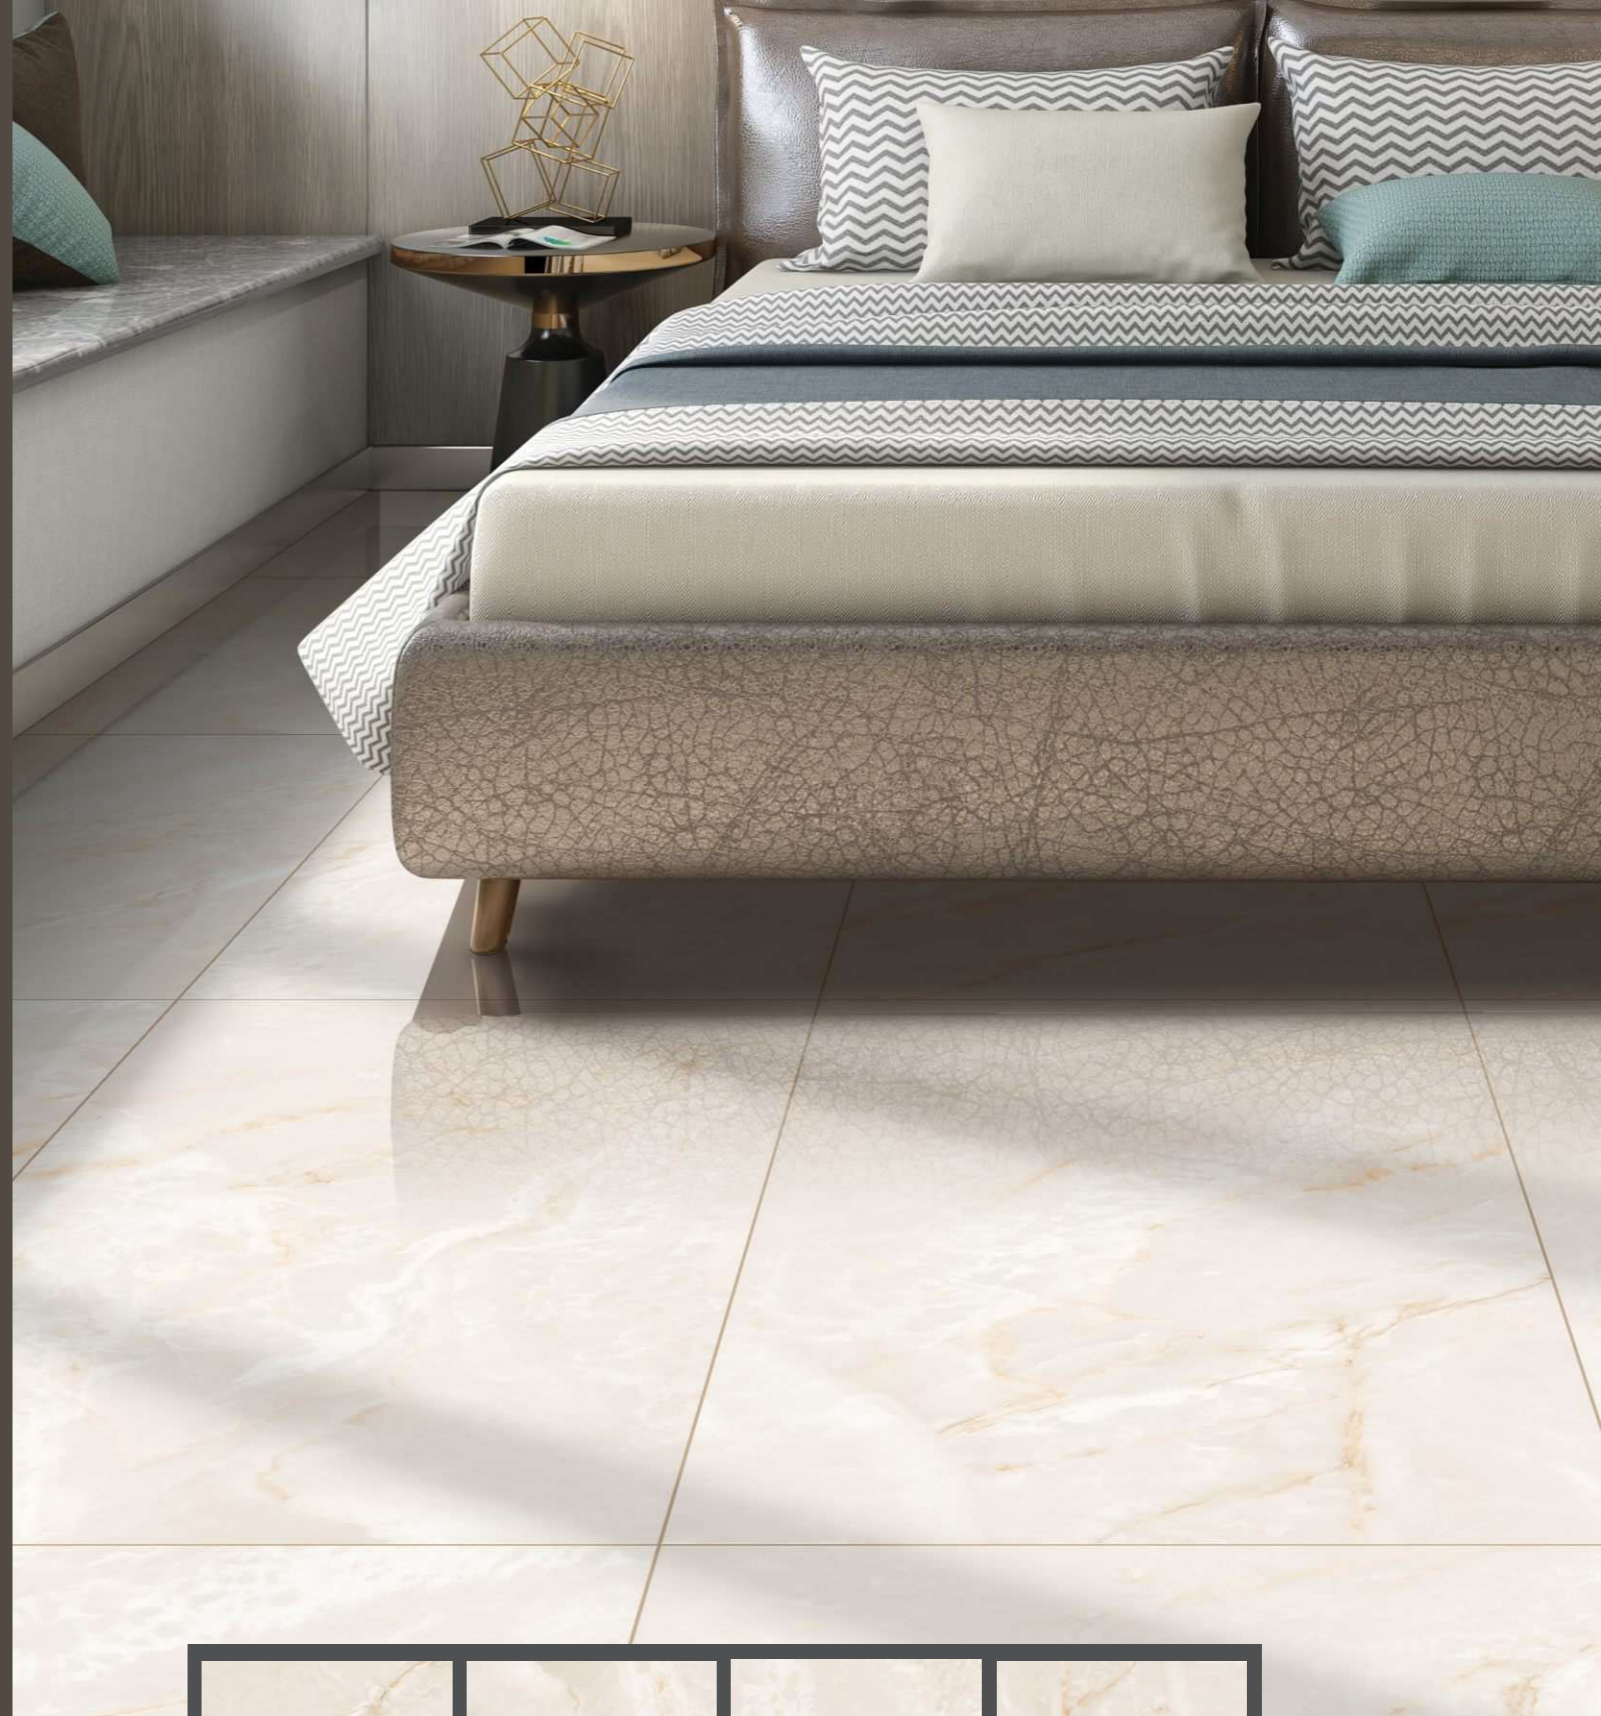

Glossy
Surface

4
Randoms

**OCEAN
BLUE**

4 Randoms

600x1200mm

Glossy
Surface

**ONYX
COSTA**

600x1200mm