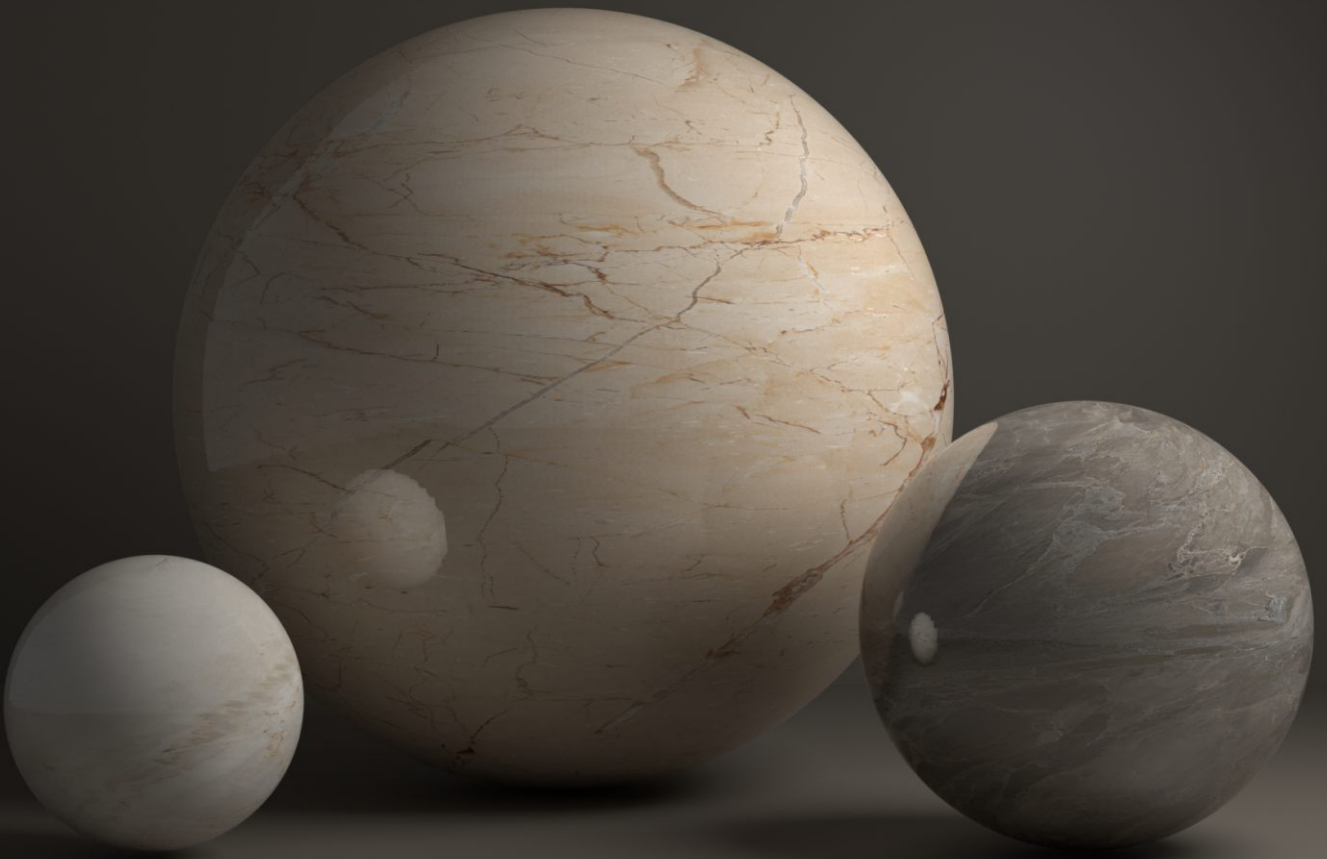

ROCK

GRANITO

600X1200MM
GLOSSY COLLECTION

www.rockgranito.com

With more than 10+ years of experience in the industry, we are a leading-edge ceramic products manufacturing company with a vision to develop and deliver outstanding surface solutions for our clients. The upward graph of the Rock Granito is the outcome of its efforts to stay ahead of time.