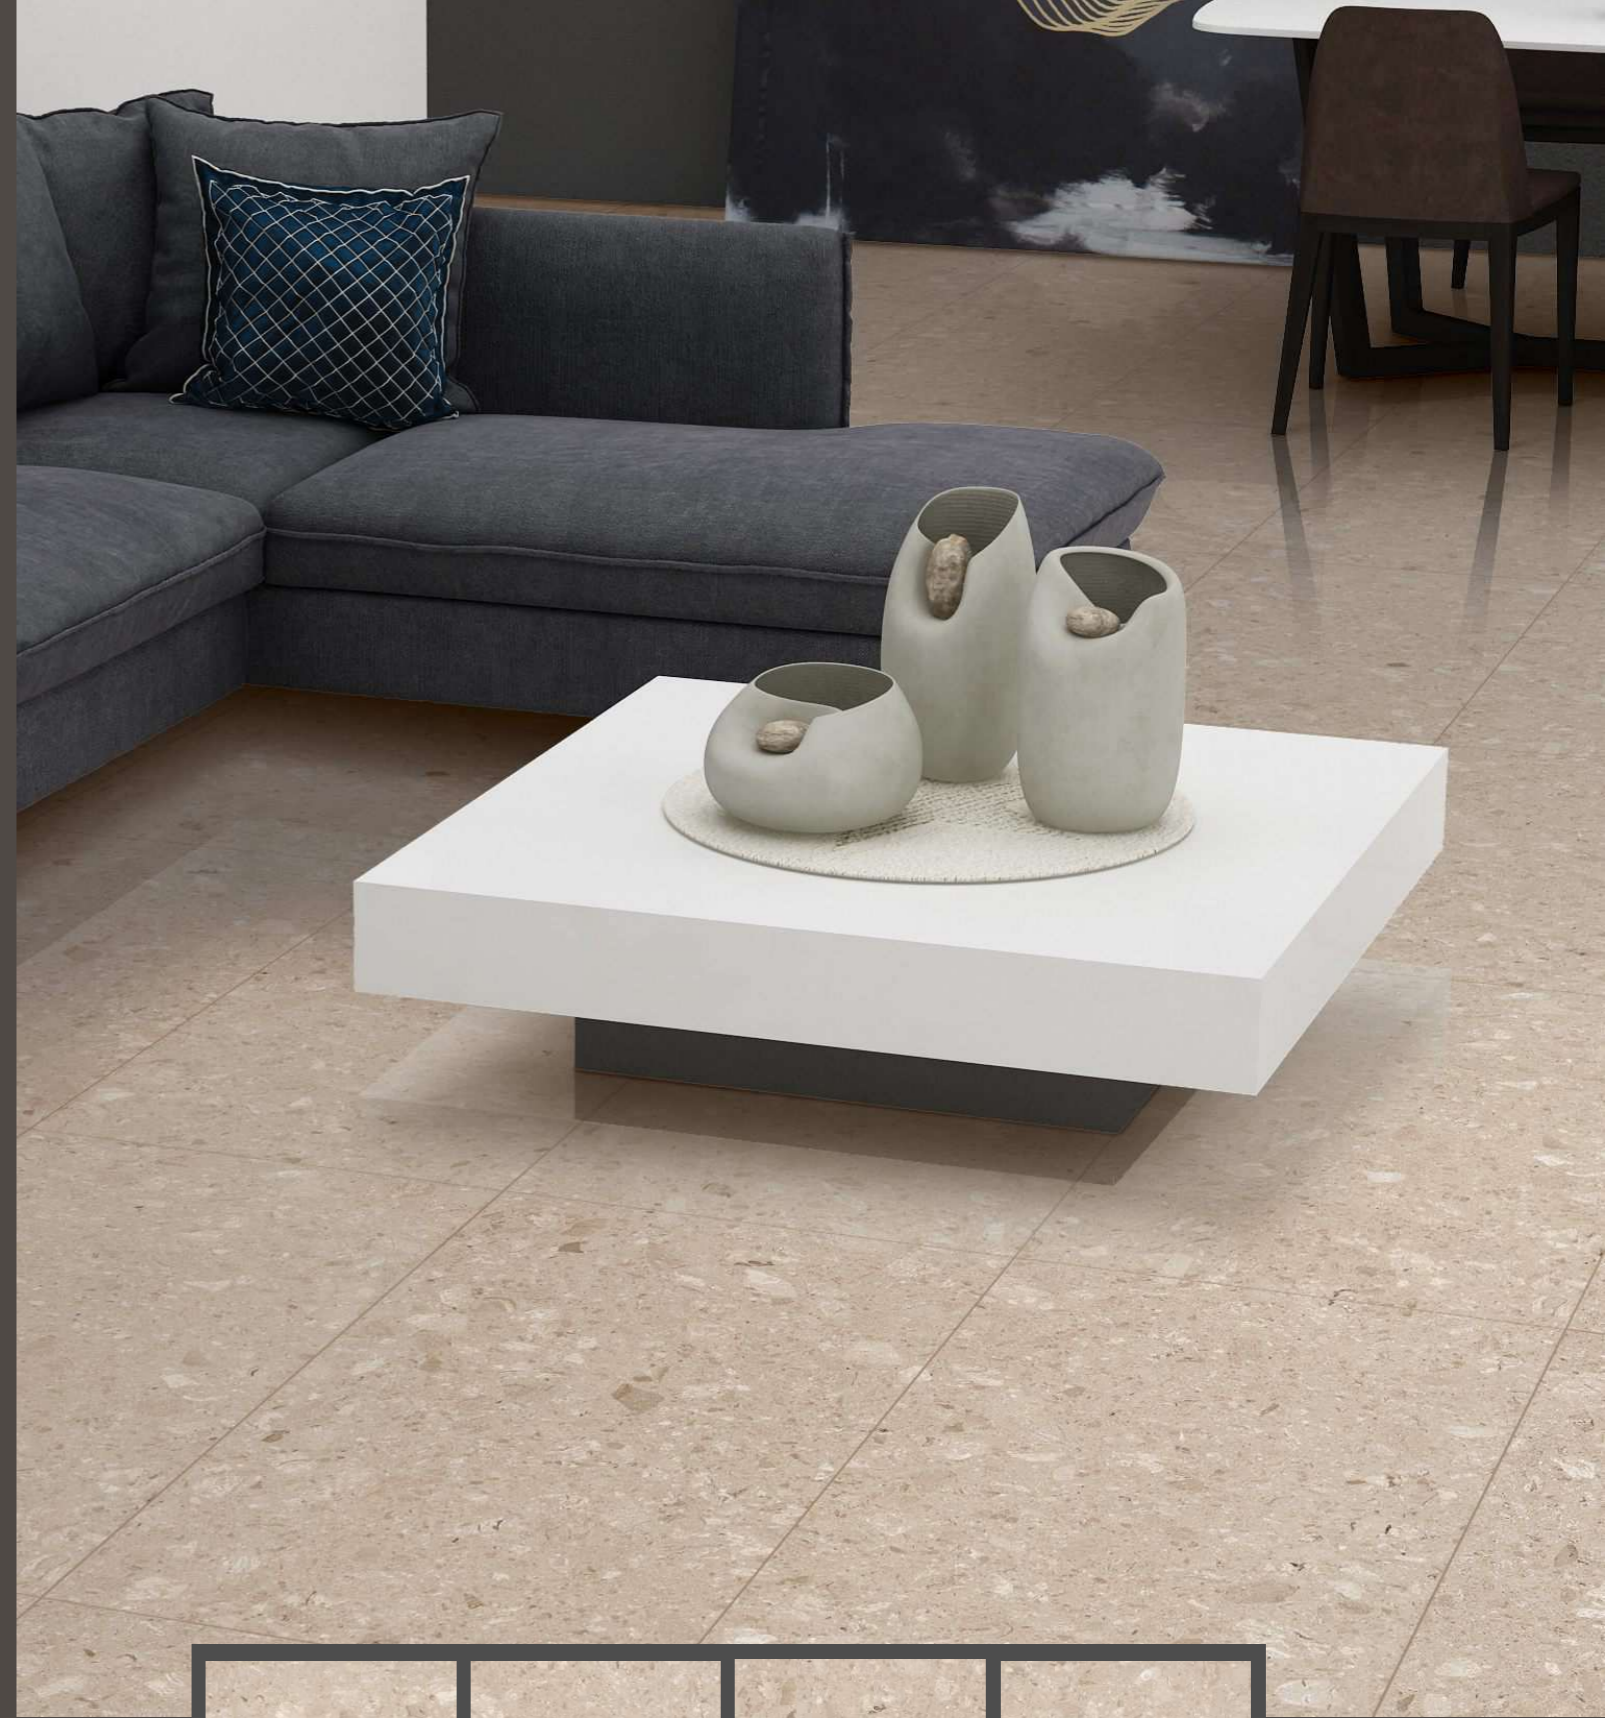

600x1200mm

Glossy
Surface

4
Randoms

**TITAN
LIGHT**

4 Randoms

600x1200mm

Glossy
Surface

**TOSCANA
ALMOND**