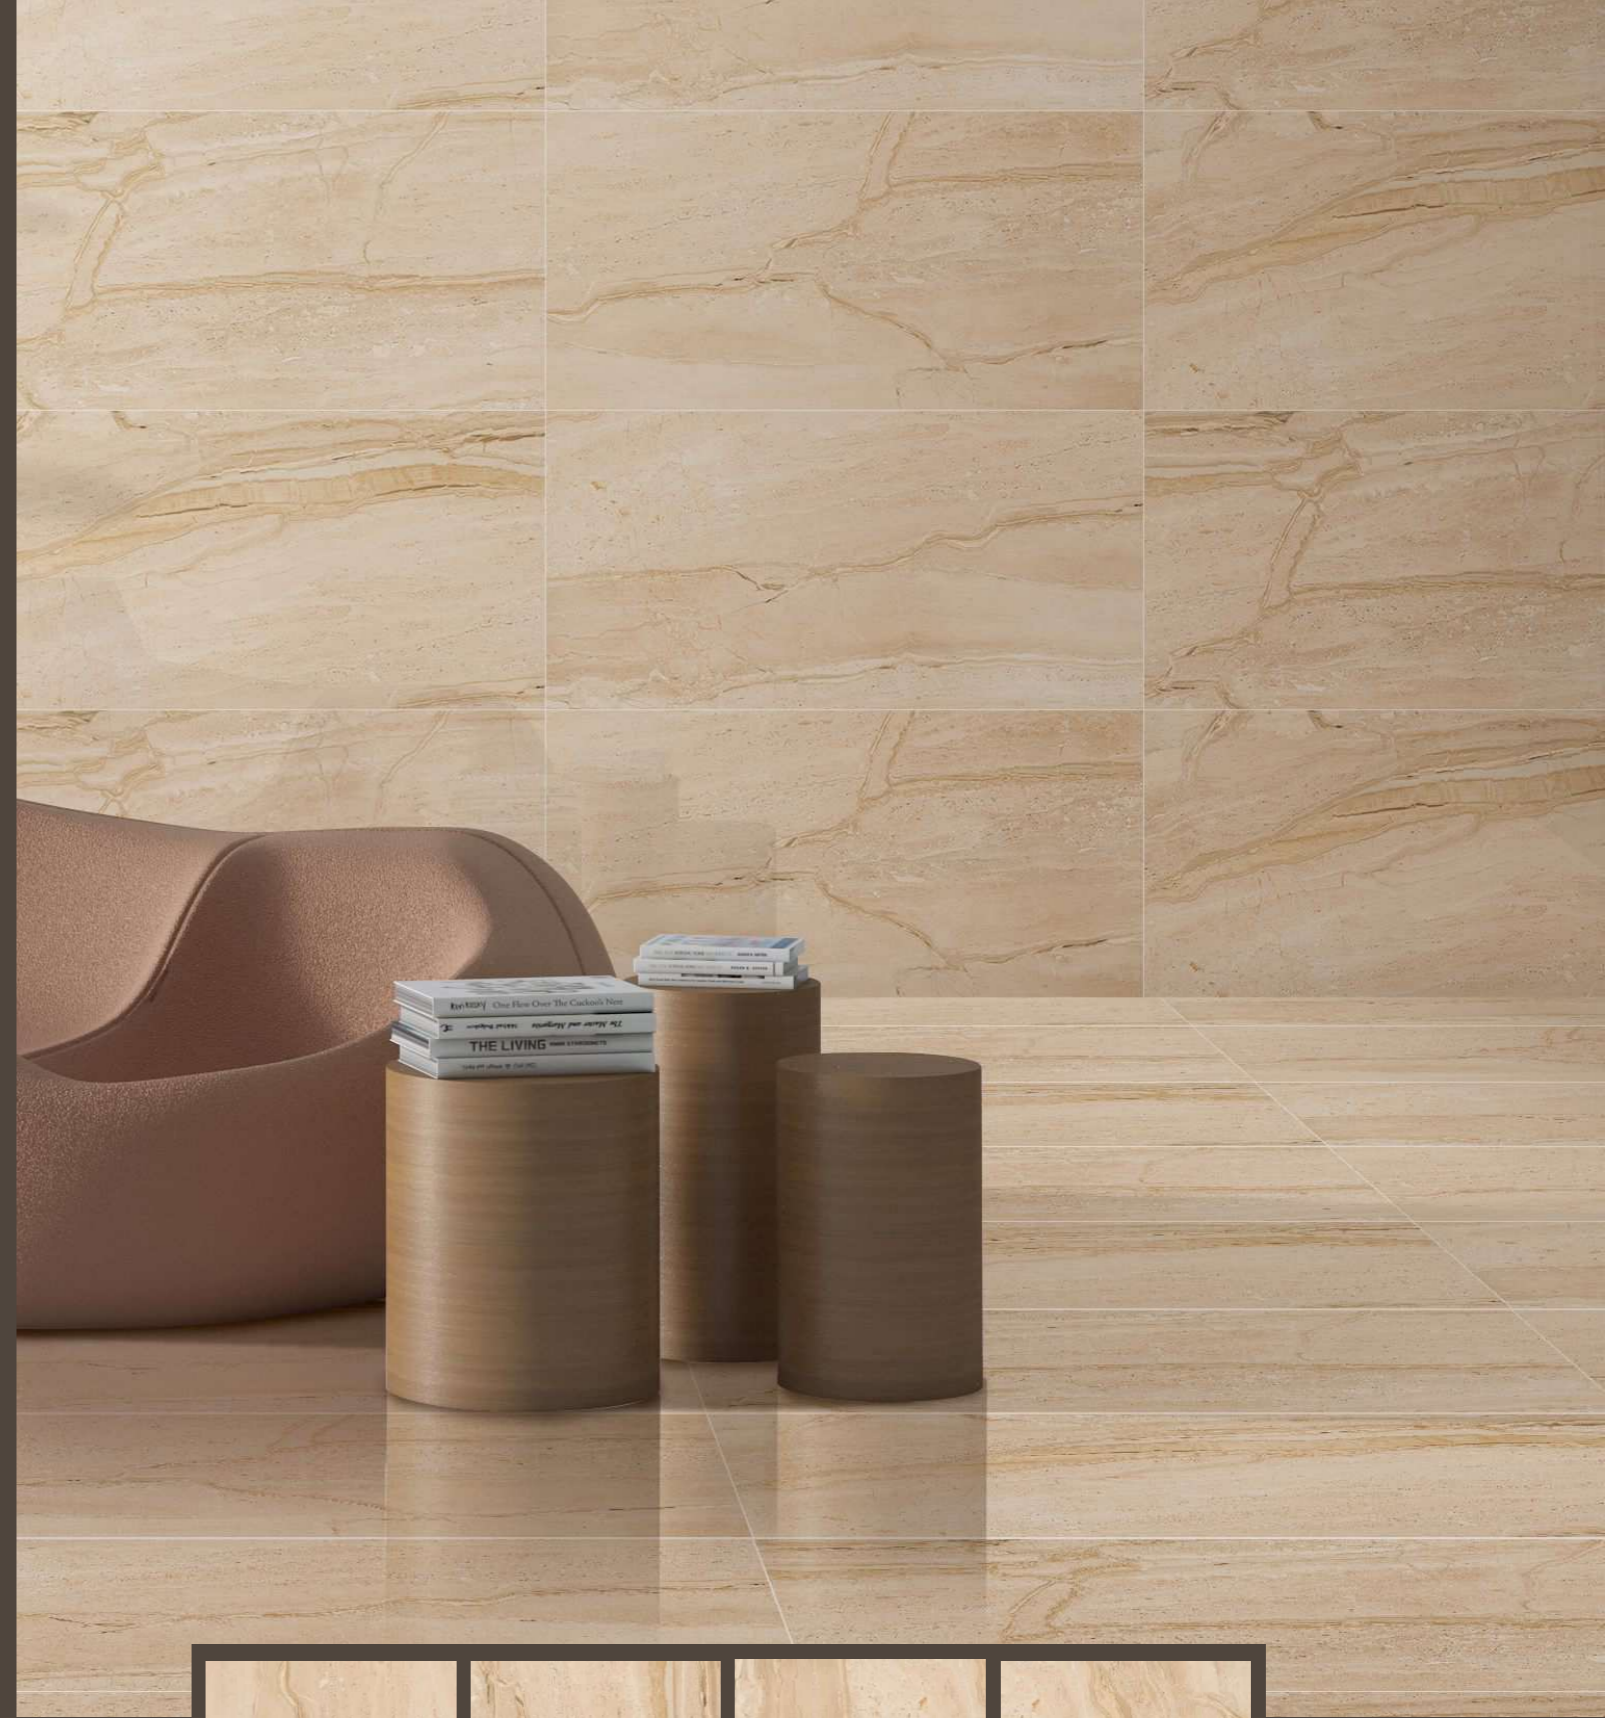

**DYNA
SWEET**

4 Randoms

600x1200mm

Glossy
Surface

DYNA

600x1200mm

Glossy
Surface

4
Randoms