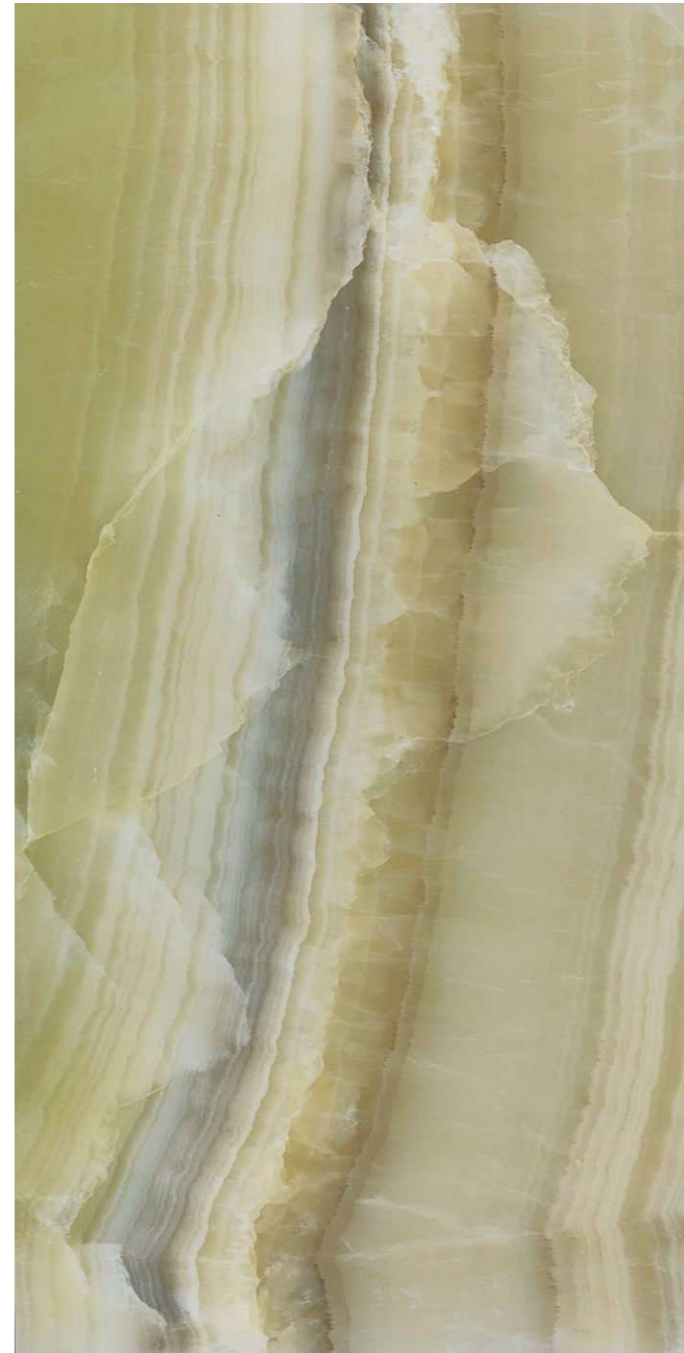

**CARBON
THUNDER**

600x1200mm

Glossy
Surface

4
Randoms

**CORDELA
BEIGE**

4 Randoms

600x1200mm

Glossy
Surface