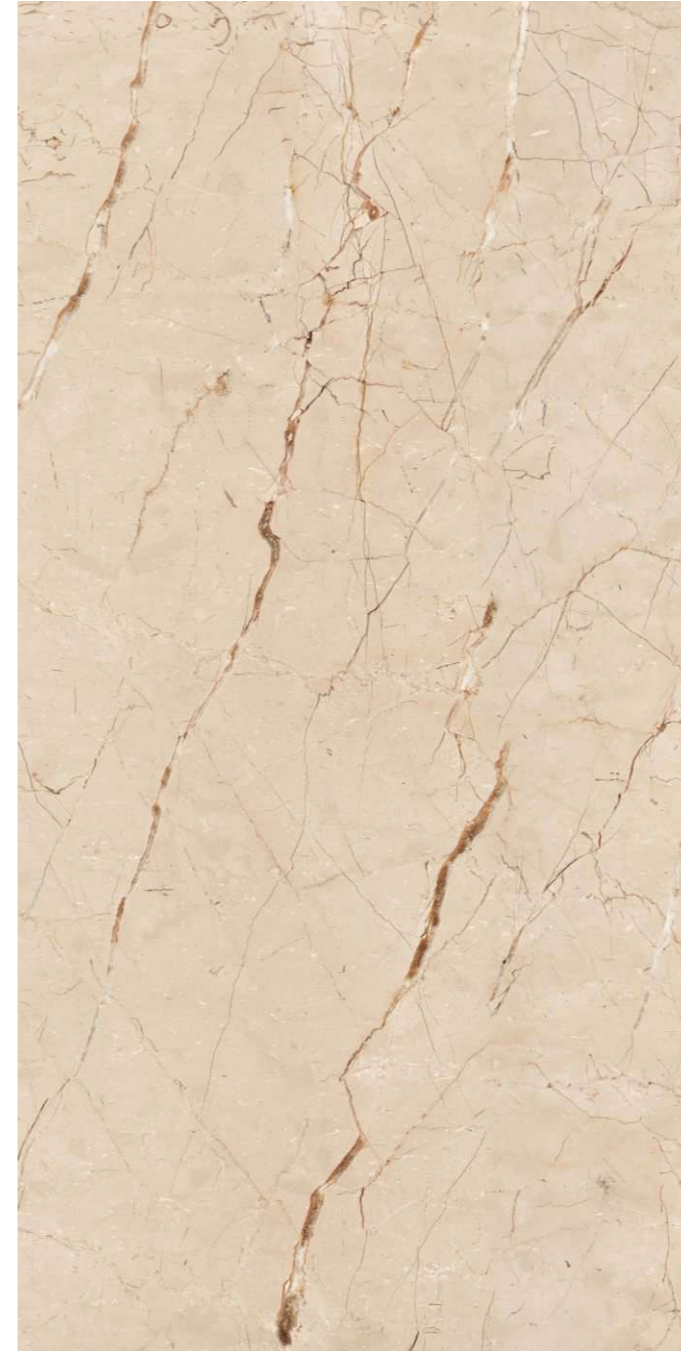

**SAFARI
BEIGE**

4 Randoms

600x1200mm

Glossy
Surface