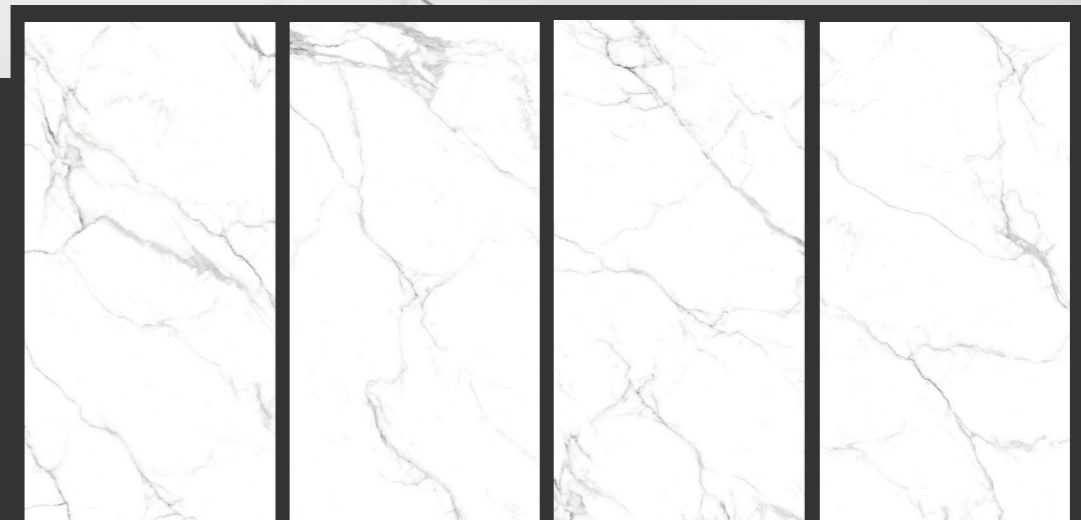

4 Randoms

600x1200mm

Matt
Surface

**STATUARIO
SPLANDOR**

600x1200mm

Matt
Surface

5
Randoms

**STATUARIO
MARVEL**