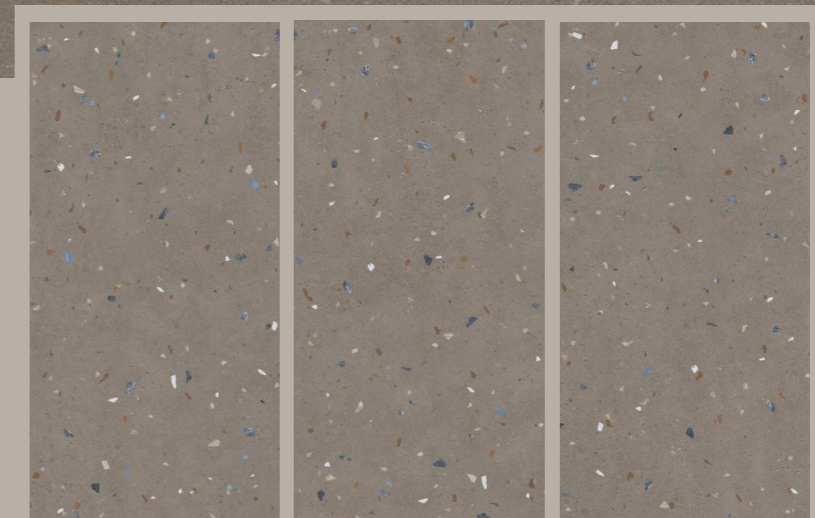

4 Randoms

600x1200mm

Matt
Surface

**TERRA
GRIS**

600x1200mm

Matt
Surface

3
Randoms

**TERRA
BEIGE**