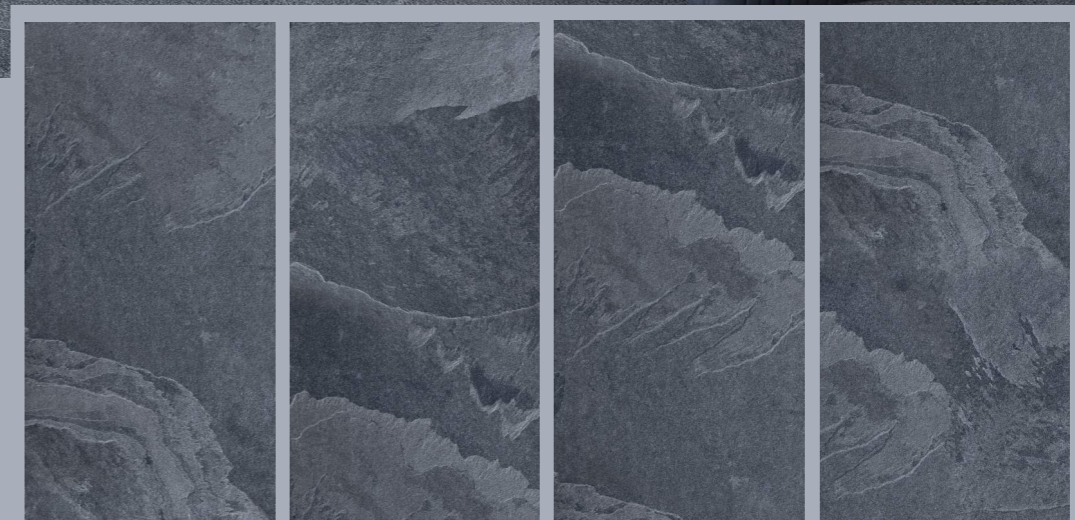

**ROTTEN WAVE
NERO**

600x1200mm

Matt
Surface