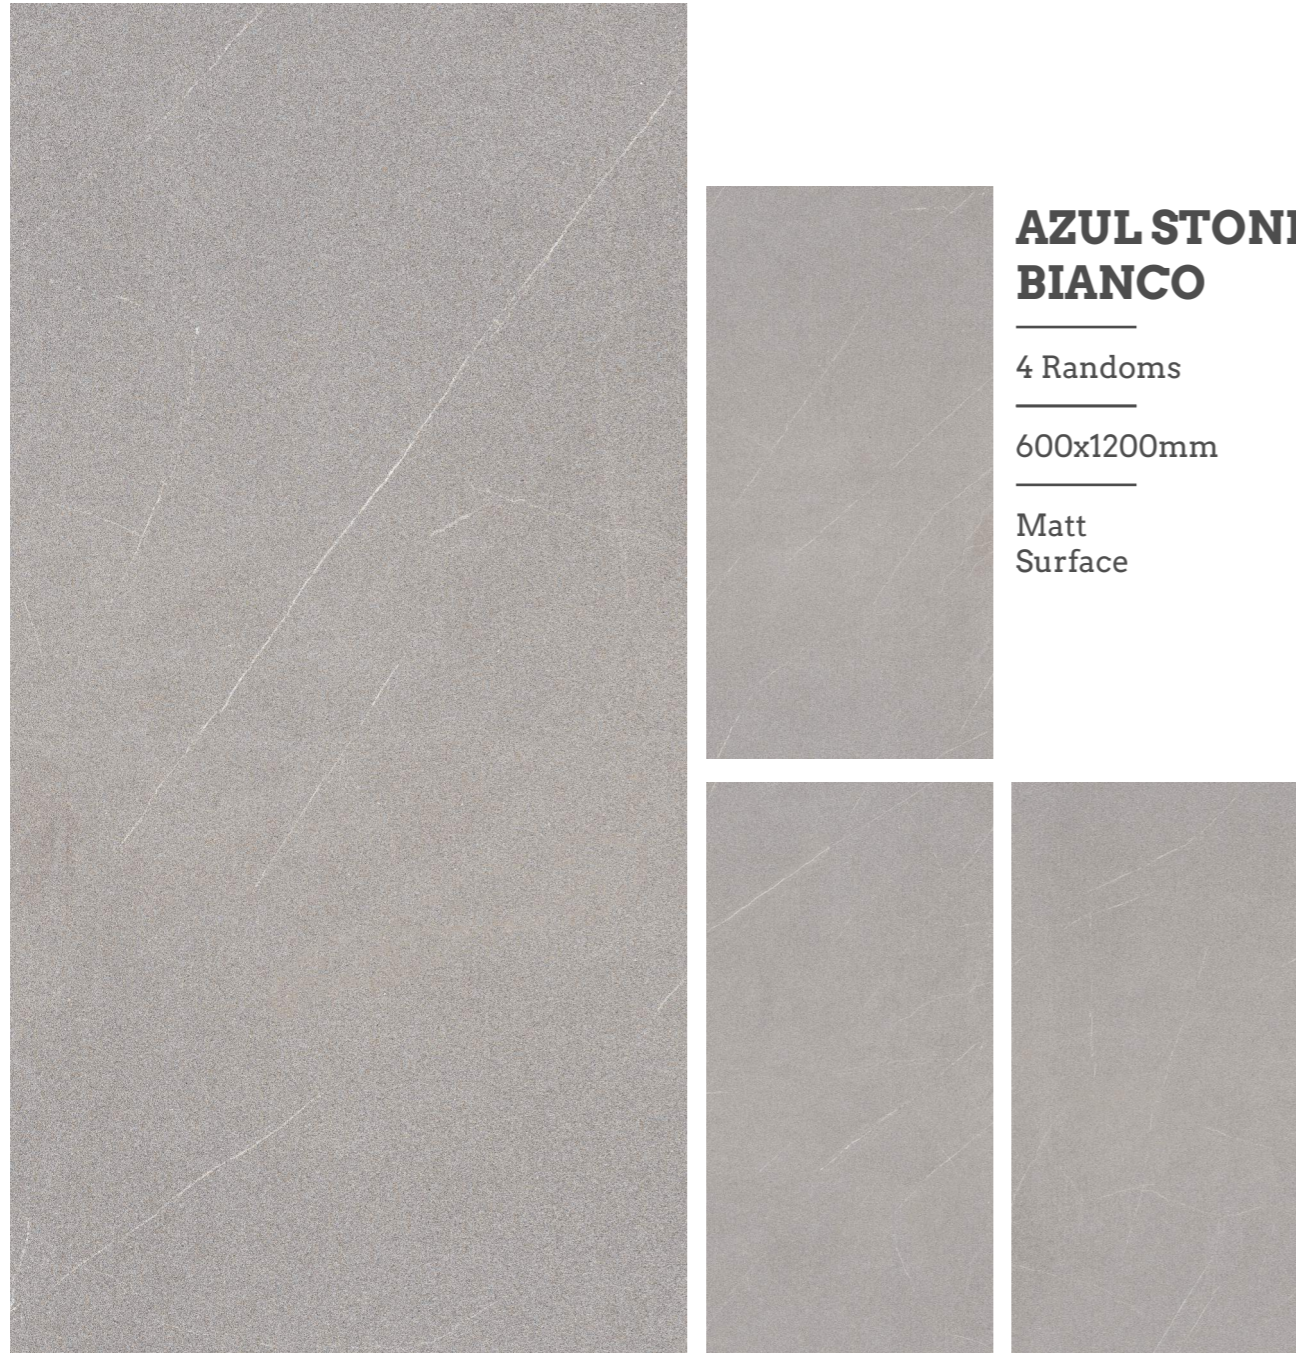

**ARMANIA
BIANCO**

4 Randoms

600x1200mm

Matt
Surface

**AZUL STONE
GRIS**

600x1200mm

Matt
Surface

4
Randoms