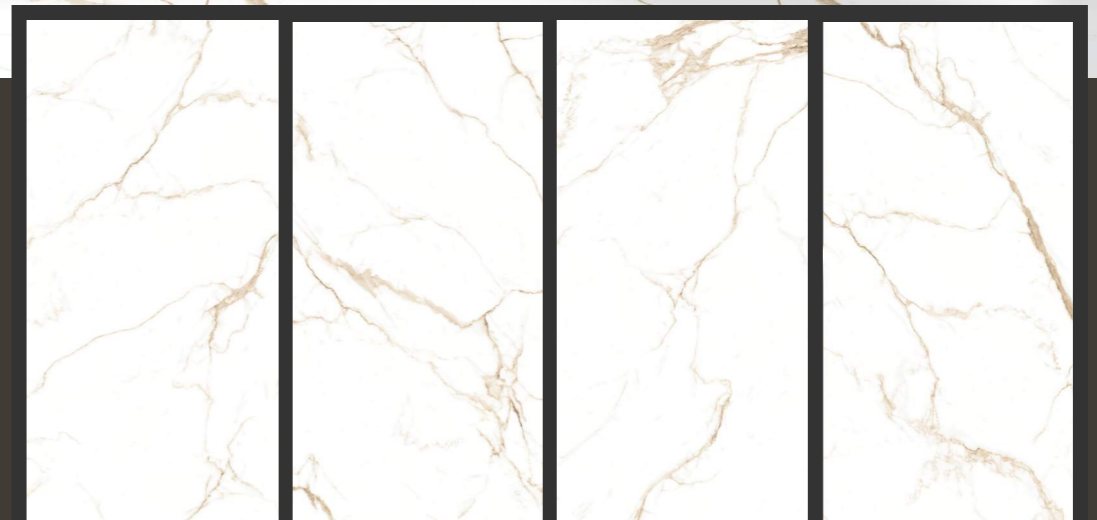

**MODERN
STATUARIO**

600x1200mm

Glossy
Surface

4
Randoms