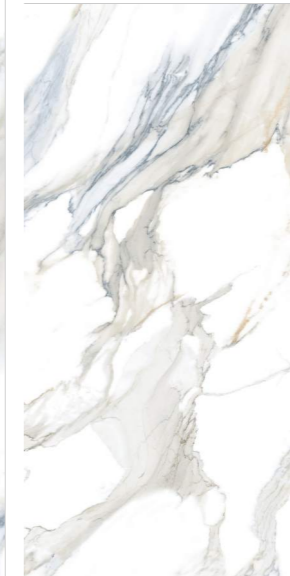

**STATUARIO
ARISTO**

5 Randoms

600x1200mm

Glossy
Surface