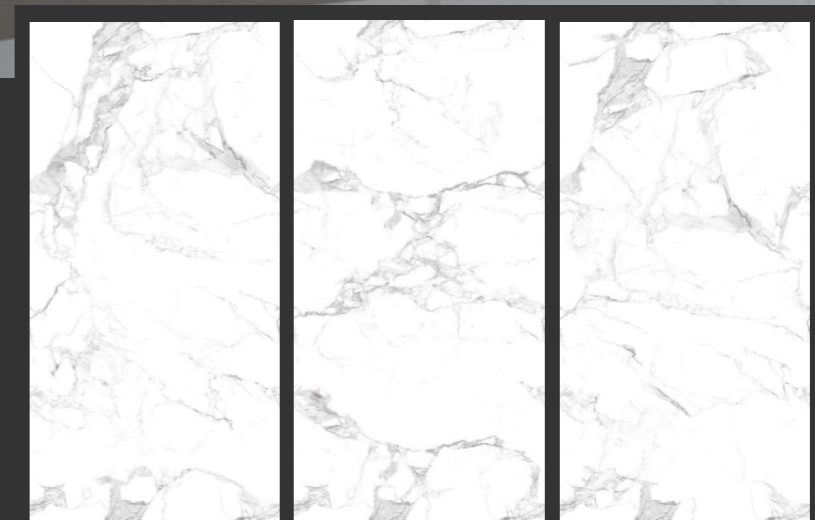

**STATUARIO
ELEGANT**

600x1200mm

Glossy
Surface

Endless
Collection