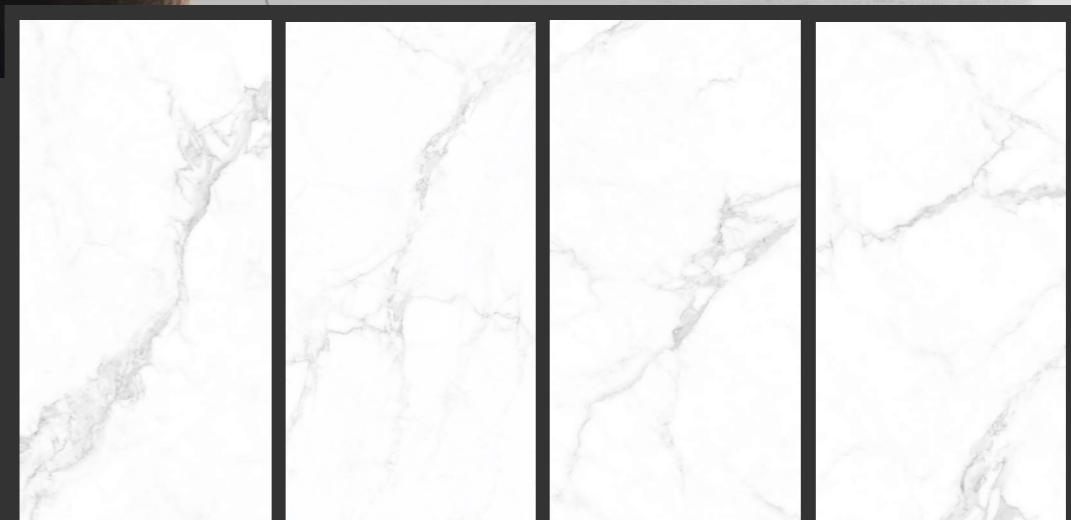

**ROMAN
STATUARIO**

600x1200mm

Glossy
Surface

4
Randoms