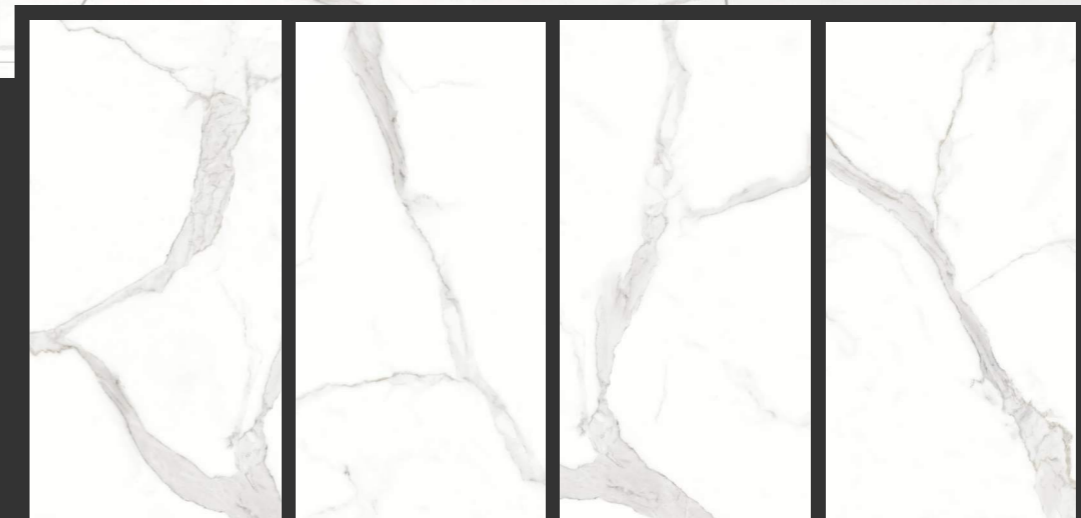

**SPIDER  
RED**

4 Randoms

600x1200mm

Glossy  
Surface

**STATUARIO  
ALASKA**

600x1200mm

Glossy  
Surface

**4**  
Randoms