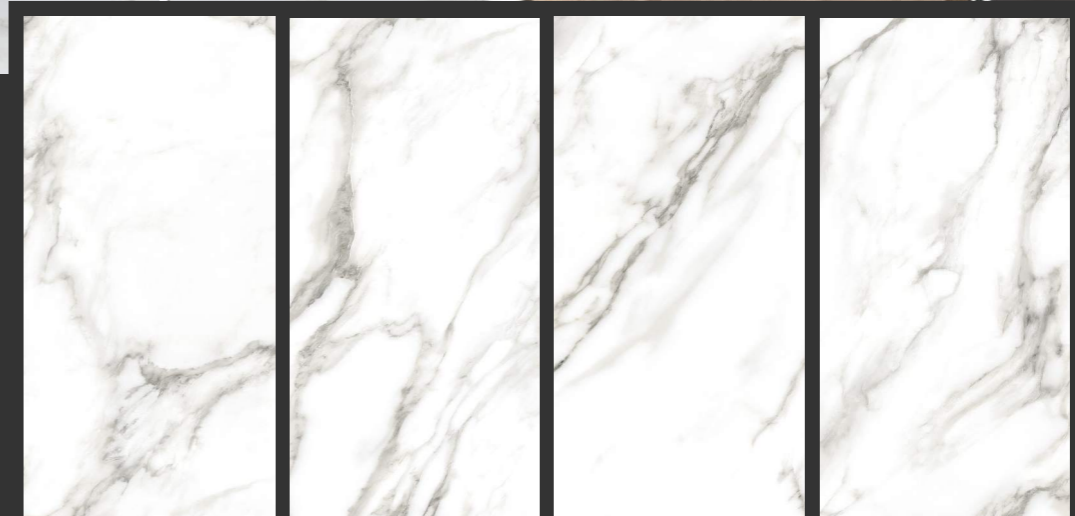

**GLITZ
WHITE**

600x1200mm

Glossy
Surface

4
Randoms