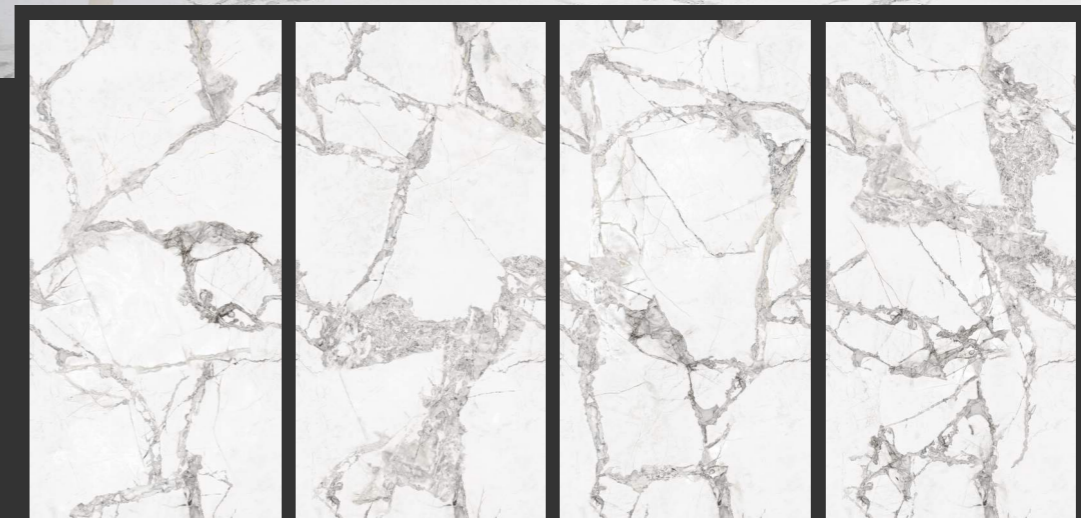

Randoms

**INVISIBLE  
GREY**

600x1200mm

Glossy  
Surface

Endless  
Collection

**4**  
Randoms

**LASA  
BIANCO**

600x1200mm