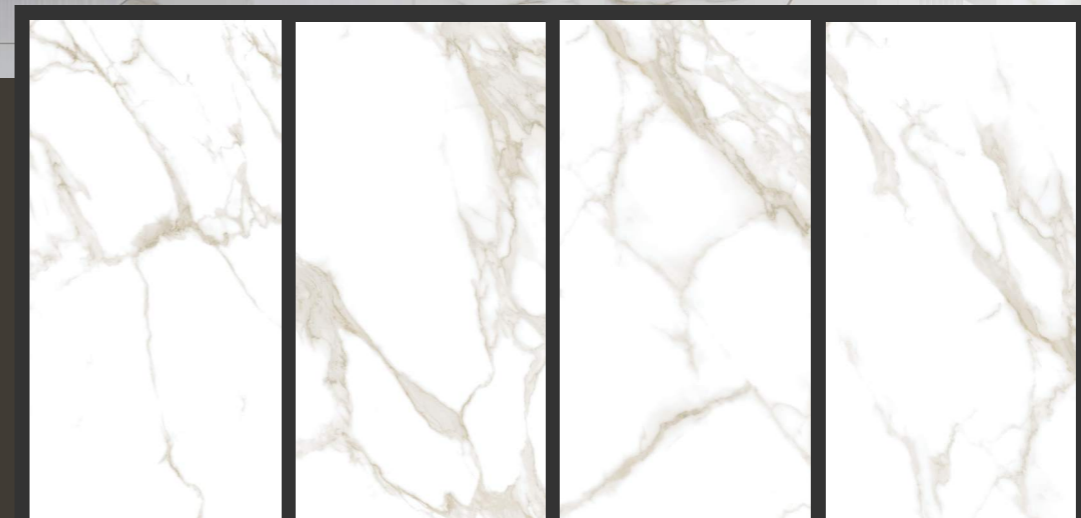

600x1200mm

Glossy  
Surface

**STATUARIO  
SUPREME**

600x1200mm

Glossy  
Surface

**4**  
Randoms

**STATUARIO  
VILA**

4 Randoms