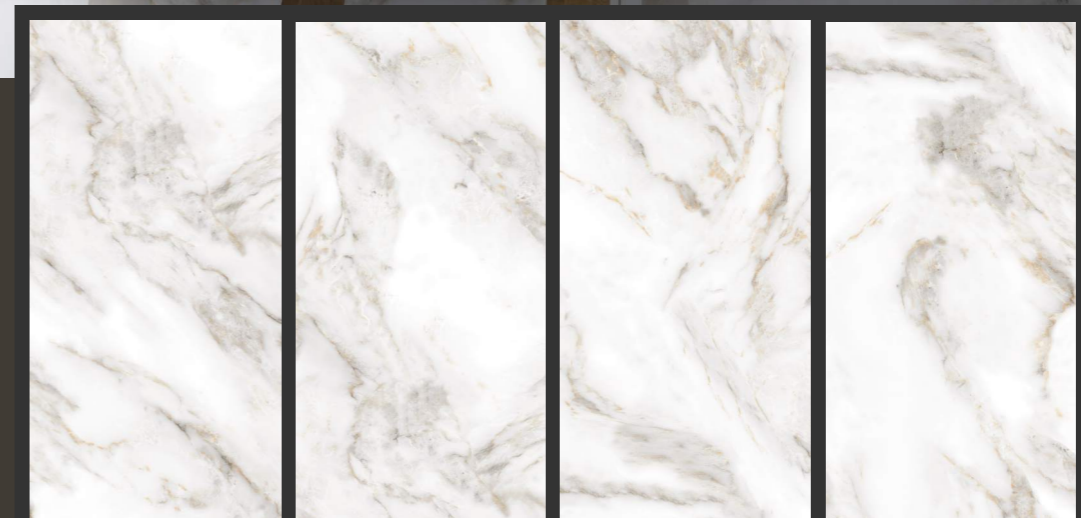

**OMEGA
WHITE**

600x1200mm

Glossy
Surface

4
Randoms