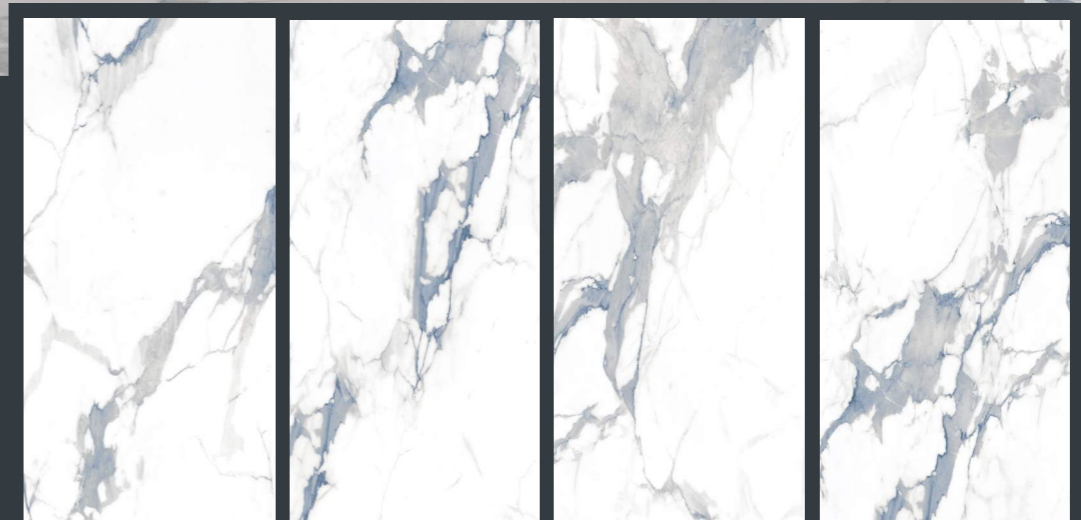

4 Randoms

600x1200mm

Glossy  
Surface

**CARRARA  
BLUE**

600x1200mm

Glossy  
Surface

**5**  
Randoms

**CARRARA  
ULTIMO**