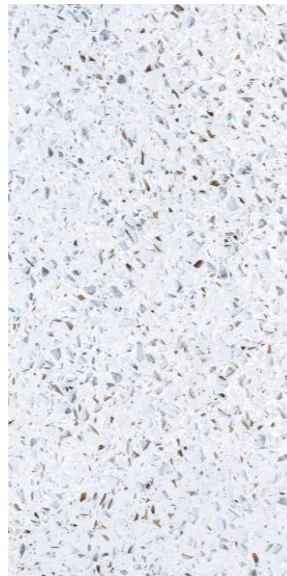

**VITRAZO
WHITE**

2 Randoms

600x1200mm

Terrazzo
Carving