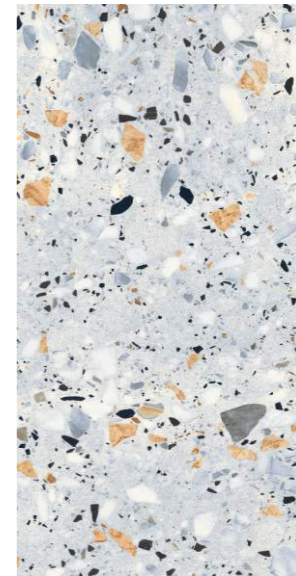

**TORREN  
GREY**

600x1200mm

Terrazzo  
Carving

**4**  
Randoms

**TORREN  
GRIS**

4 Randoms

600x1200mm

Terrazzo  
Carving