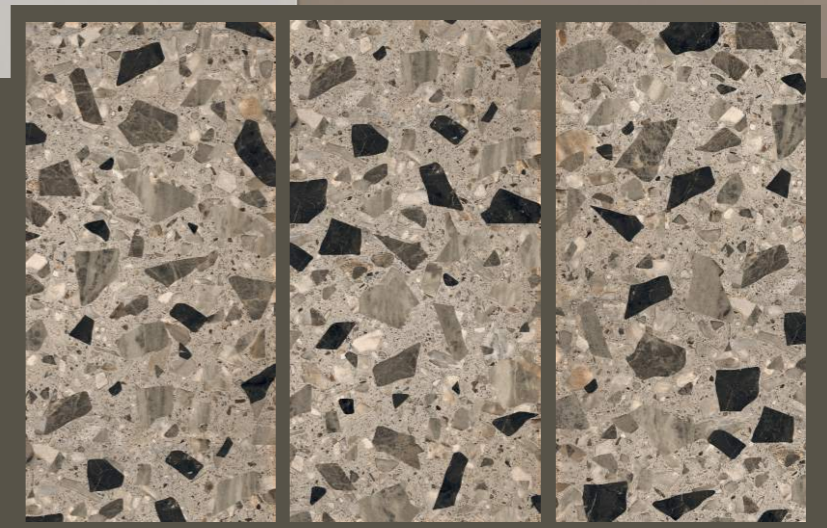

**CAFÉ TERRAZZO  
NERO**

4 Randoms

600x1200mm

Terrazzo  
Carving

**CEPPO STONE  
BROWN**

600x1200mm

Terrazzo  
Carving

**3**  
Randoms