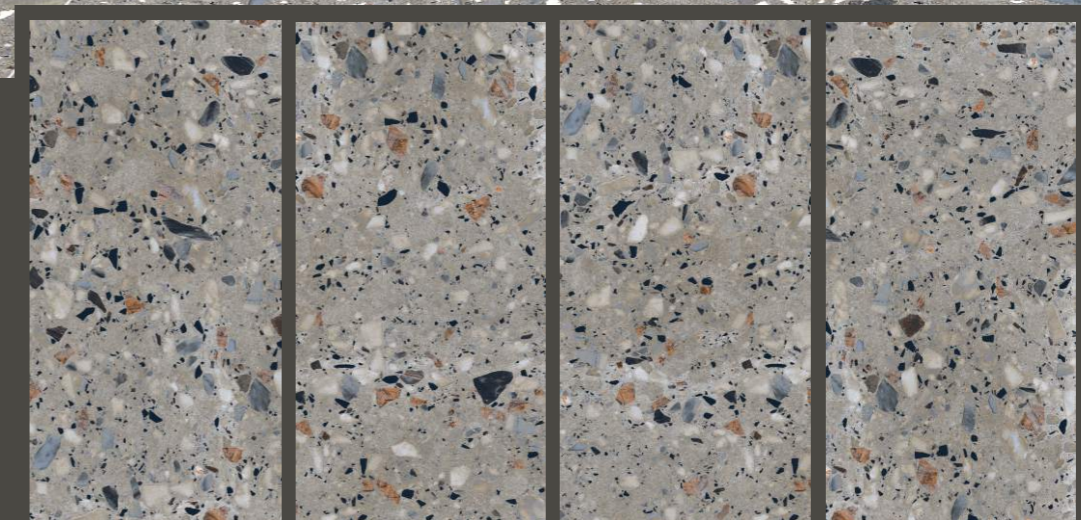

**TORREN
GREY**

600x1200mm

Terrazzo
Carving

4
Randoms