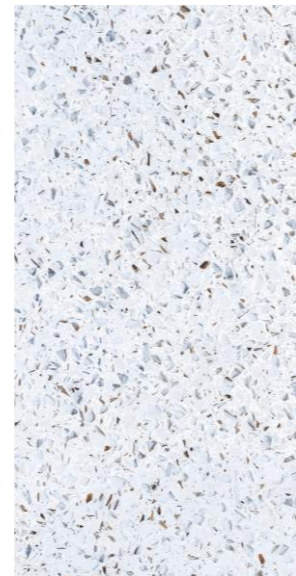

**VITRAZO
WHITE**

2 Randoms

600x1200mm

Terrazzo
Carving