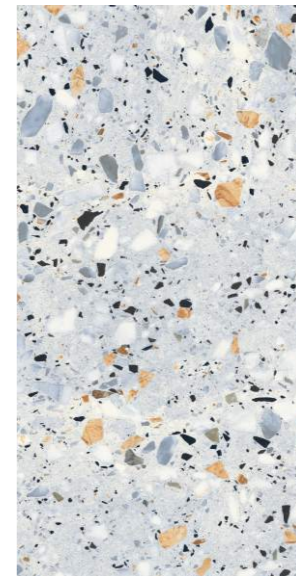

**TORREN  
GREY**

600x1200mm

Terrazzo  
Carving

**4**  
Randoms

**TORREN  
GRIS**

4 Randoms

600x1200mm

Terrazzo  
Carving