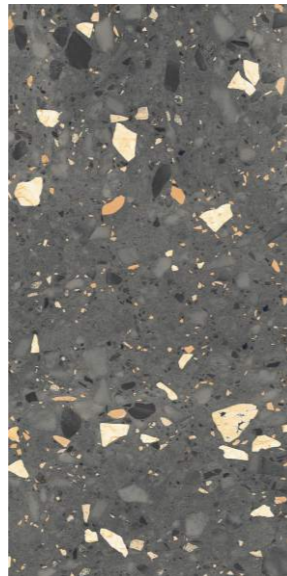

**TORREN  
GREY**

600x1200mm

Terrazzo  
Carving

**4**  
Randoms

**TORREN  
GRIS**

4 Randoms

600x1200mm

Terrazzo  
Carving