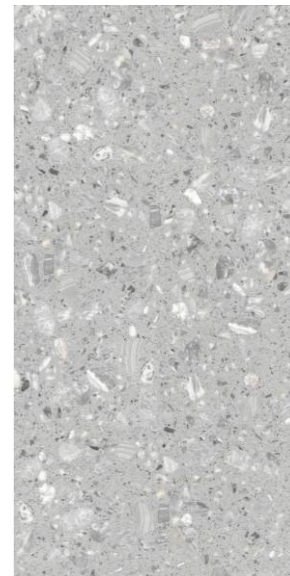

**RIVA TERRA
BEIGE**

2 Randoms

600x1200mm

Terrazzo
Carving

**RIVA TERRA
GREY**

2 Randoms

600x1200mm

Terrazzo
Carving