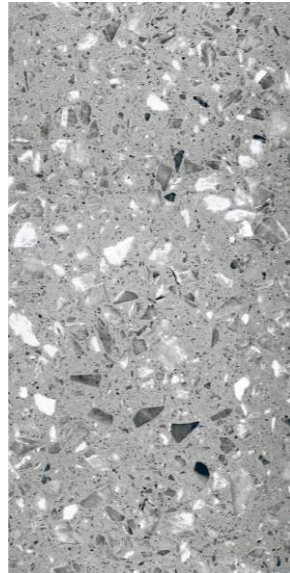

**CAFÉ TERRAZZO  
BEIGE**

600x1200mm

Terrazzo  
Carving

**4**  
Randoms

**CAFÉ TERRAZZO  
GREY**

4 Randoms

600x1200mm

Terrazzo  
Carving