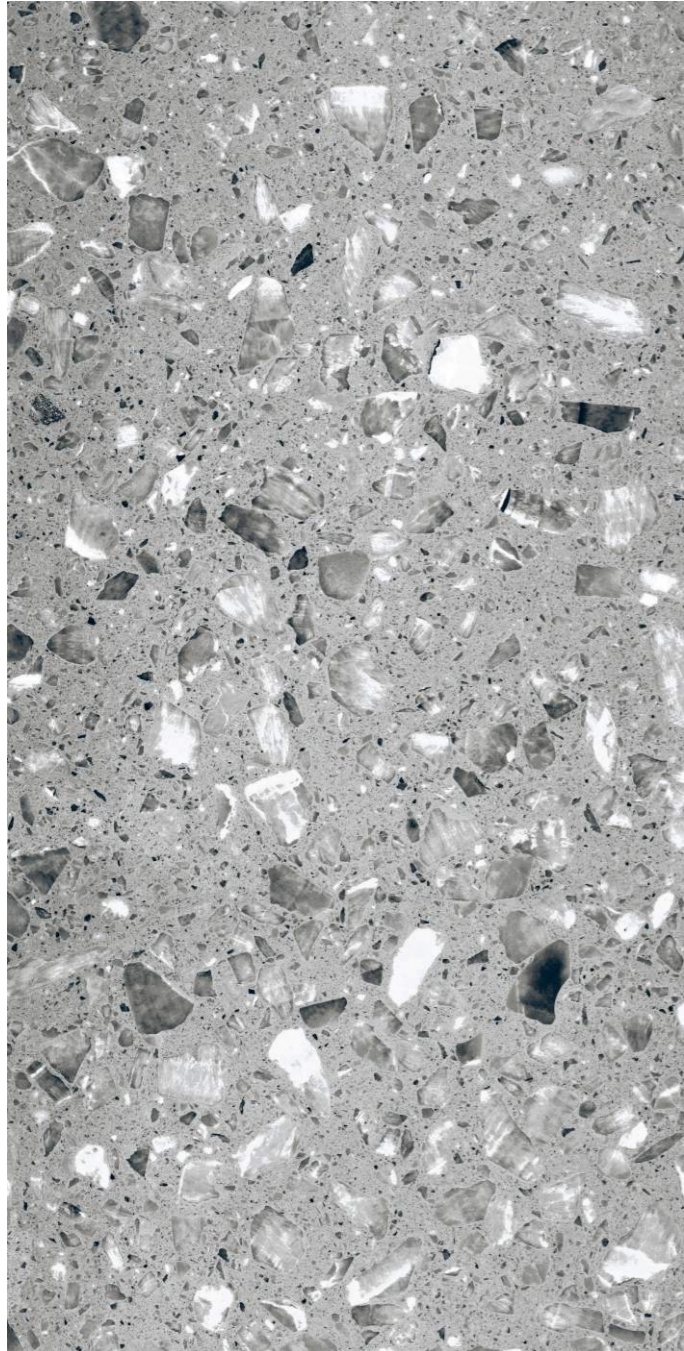

**CAFÉ TERRAZZO  
BEIGE**

600x1200mm

Terrazzo  
Carving

**4**  
Randoms

**CAFÉ TERRAZZO  
GREY**

4 Randoms

600x1200mm

Terrazzo  
Carving