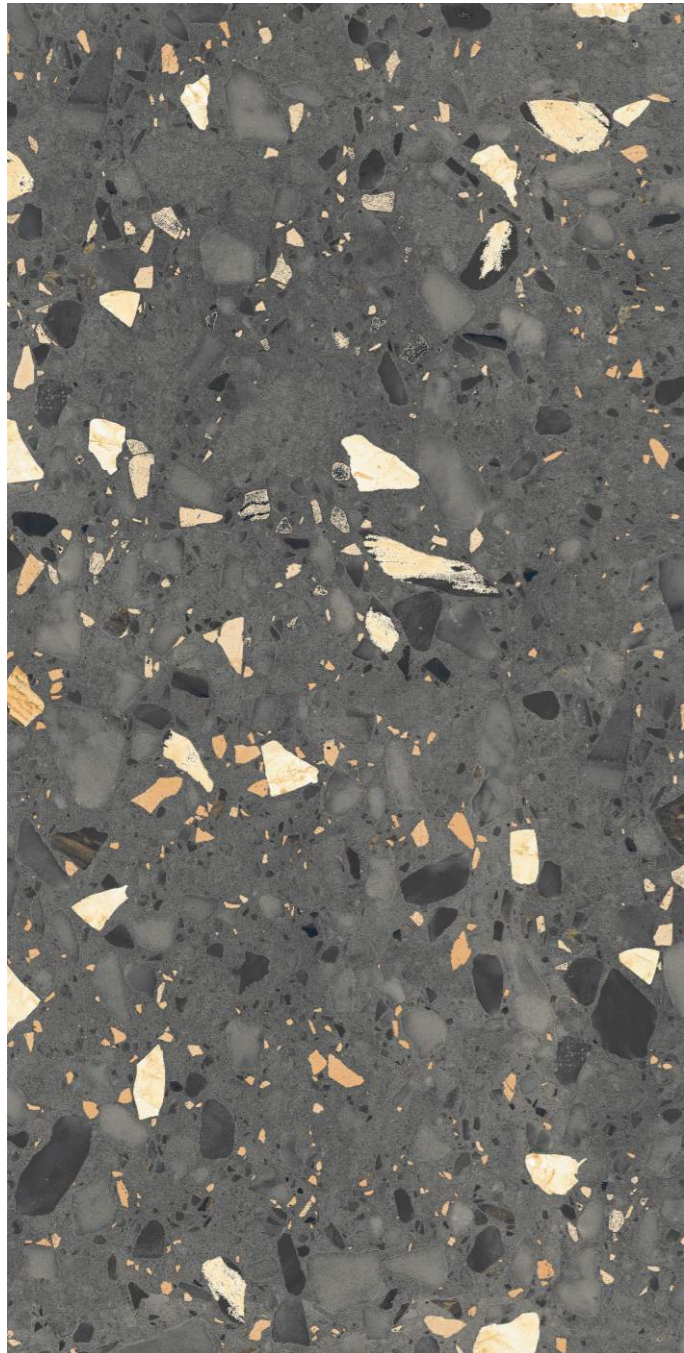

**TORREN  
GREY**

600x1200mm

Terrazzo  
Carving

**4**  
Randoms

**TORREN  
GRIS**

4 Randoms

600x1200mm

Terrazzo  
Carving