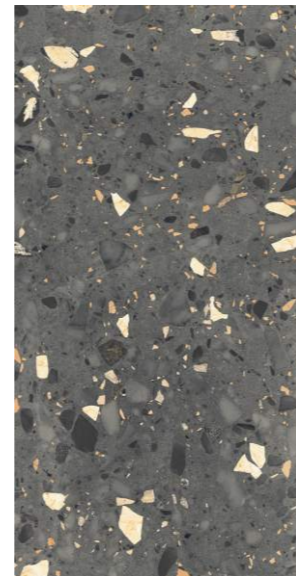

**TORREN  
GREY**

600x1200mm

Terrazzo  
Carving

**4**  
Randoms

**TORREN  
GRIS**

4 Randoms

600x1200mm

Terrazzo  
Carving