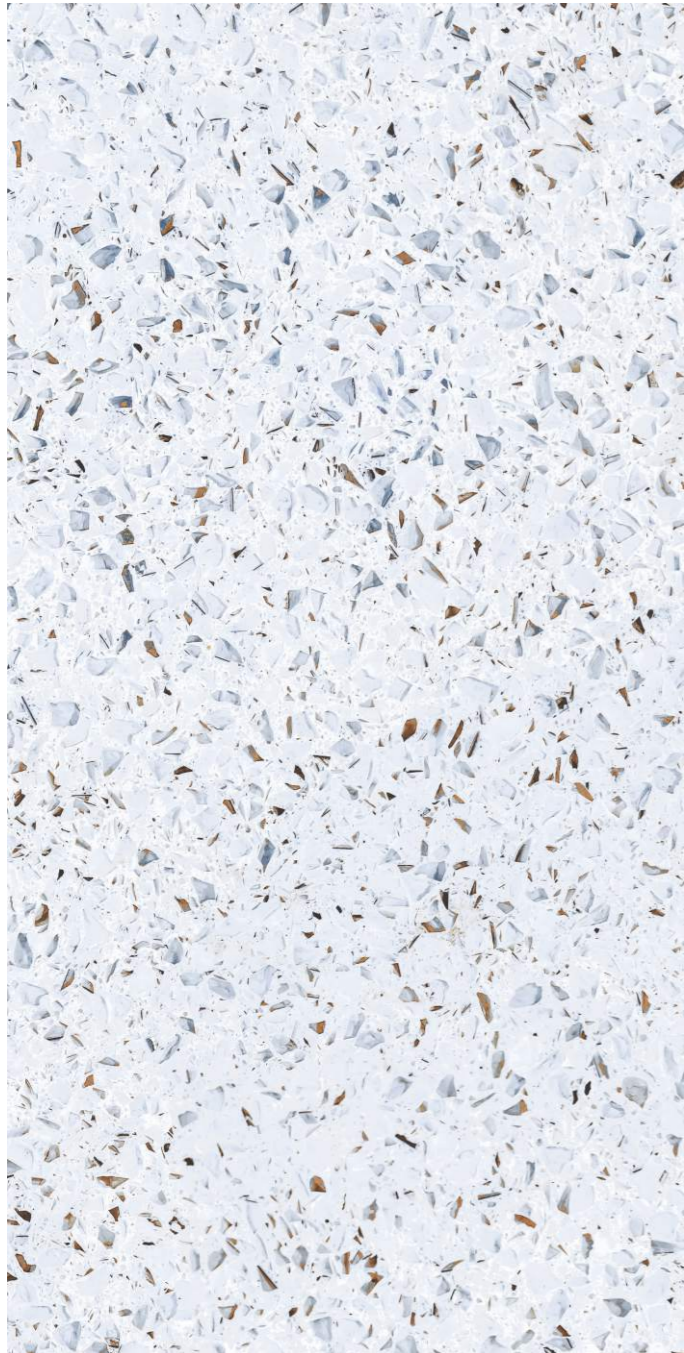

**VITRAZO
WHITE**

2 Randoms

600x1200mm

Terrazzo
Carving