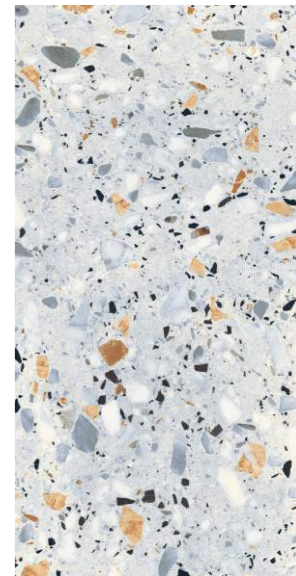

**TORREN
MULTY**

4 Randoms

600x1200mm

Terrazzo
Carving