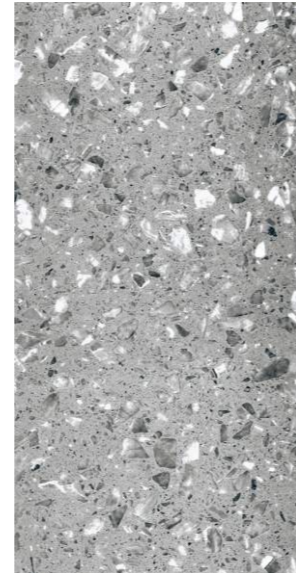

**CAFÉ TERRAZZO  
BEIGE**

600x1200mm

Terrazzo  
Carving

**4**  
Randoms

**CAFÉ TERRAZZO  
GREY**

4 Randoms

600x1200mm

Terrazzo  
Carving