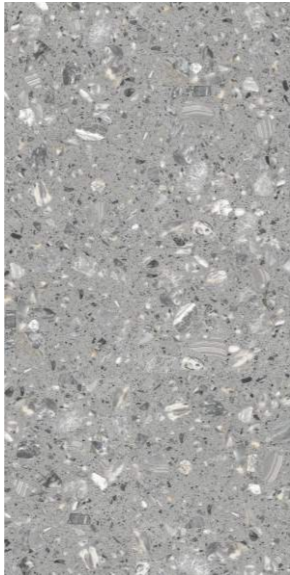

**RIVA TERRA
GRIS**

2 Randoms

600x1200mm

Terrazzo
Carving