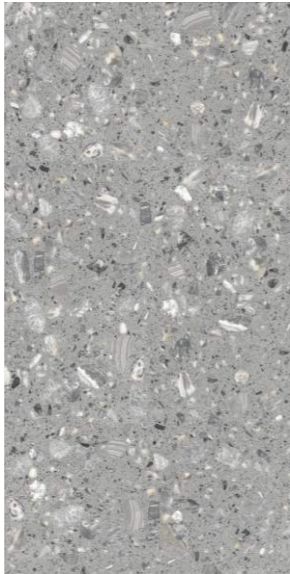

**RIVA TERRA
GRIS**

2 Randoms

600x1200mm

Terrazzo
Carving