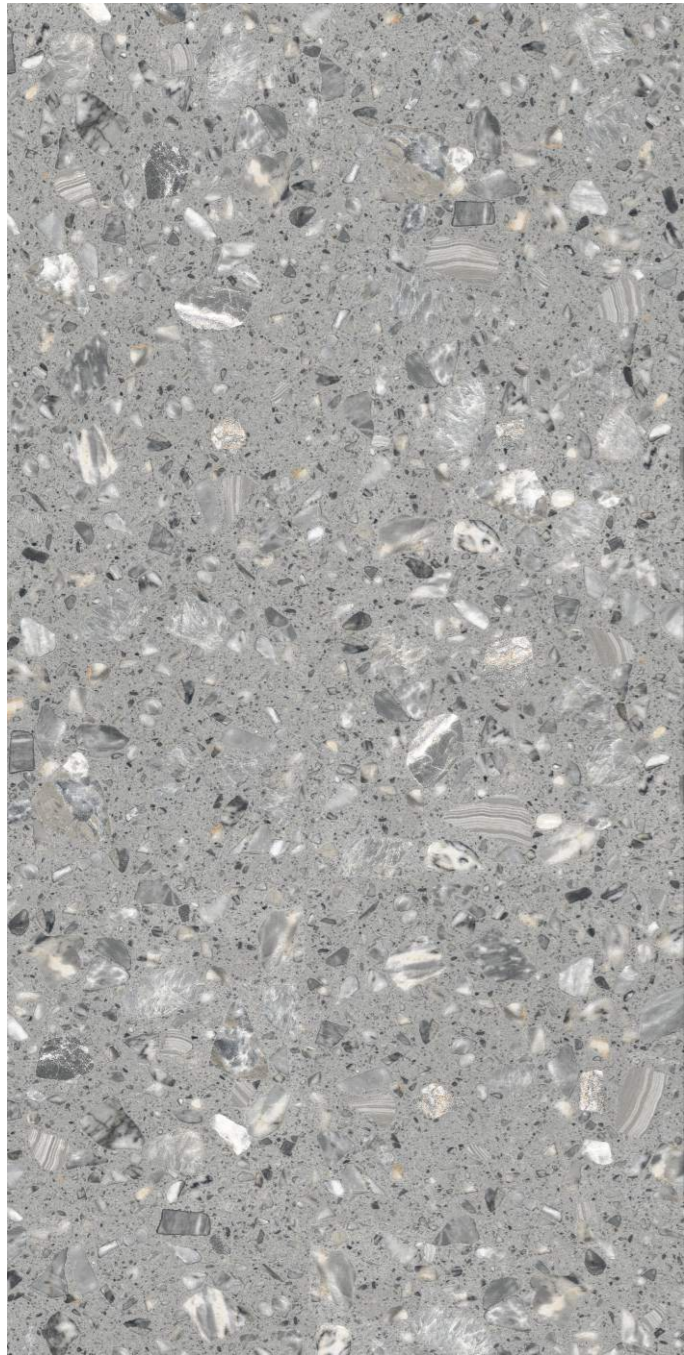

**RIVA TERRA
GRIS**

2 Randoms

600x1200mm

Terrazzo
Carving