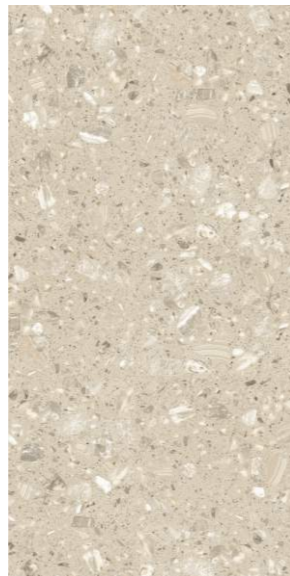

**RIVA TERRA  
BIANCO**

600x1200mm

Terrazzo  
Carving

**2**  
Randoms

**RIVA TERRA  
BEIGE**

2 Randoms

600x1200mm

Terrazzo  
Carving