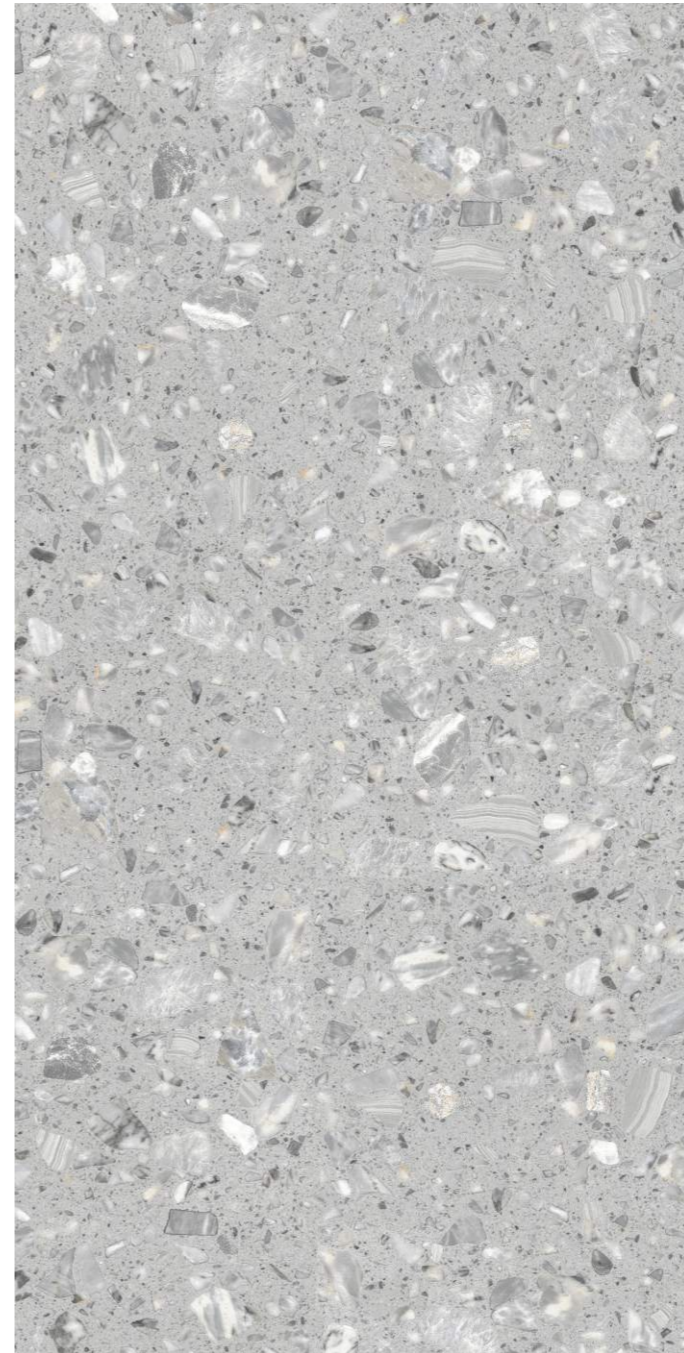

**RIVA TERRA  
BIANCO**

600x1200mm

Terrazzo  
Carving

**2**  
Randoms

**RIVA TERRA  
BEIGE**

2 Randoms

600x1200mm

Terrazzo  
Carving