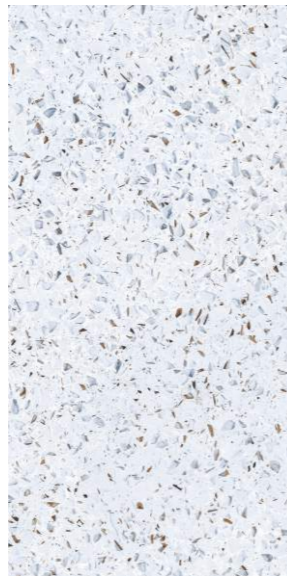

**VITRAZO
WHITE**

2 Randoms

600x1200mm

Terrazzo
Carving