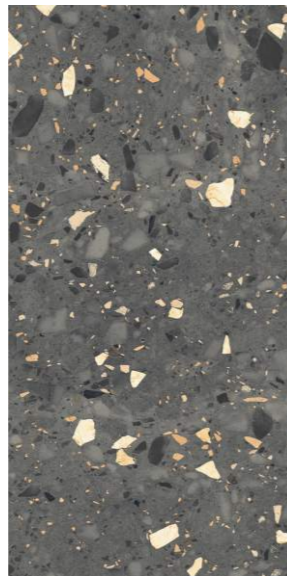

**TORREN  
GREY**

600x1200mm

Terrazzo  
Carving

**4**  
Randoms

**TORREN  
GRIS**

4 Randoms

600x1200mm

Terrazzo  
Carving