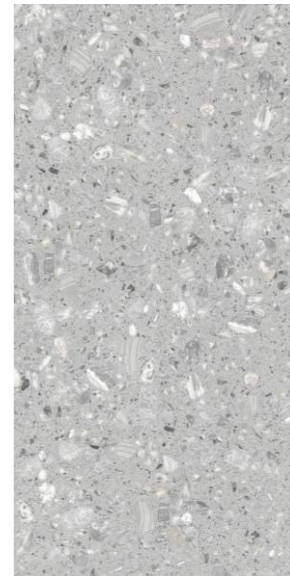

**RIVA TERRA  
BIANCO**

600x1200mm

Terrazzo  
Carving

**2**  
Randoms

**RIVA TERRA  
BEIGE**

2 Randoms

600x1200mm

Terrazzo  
Carving